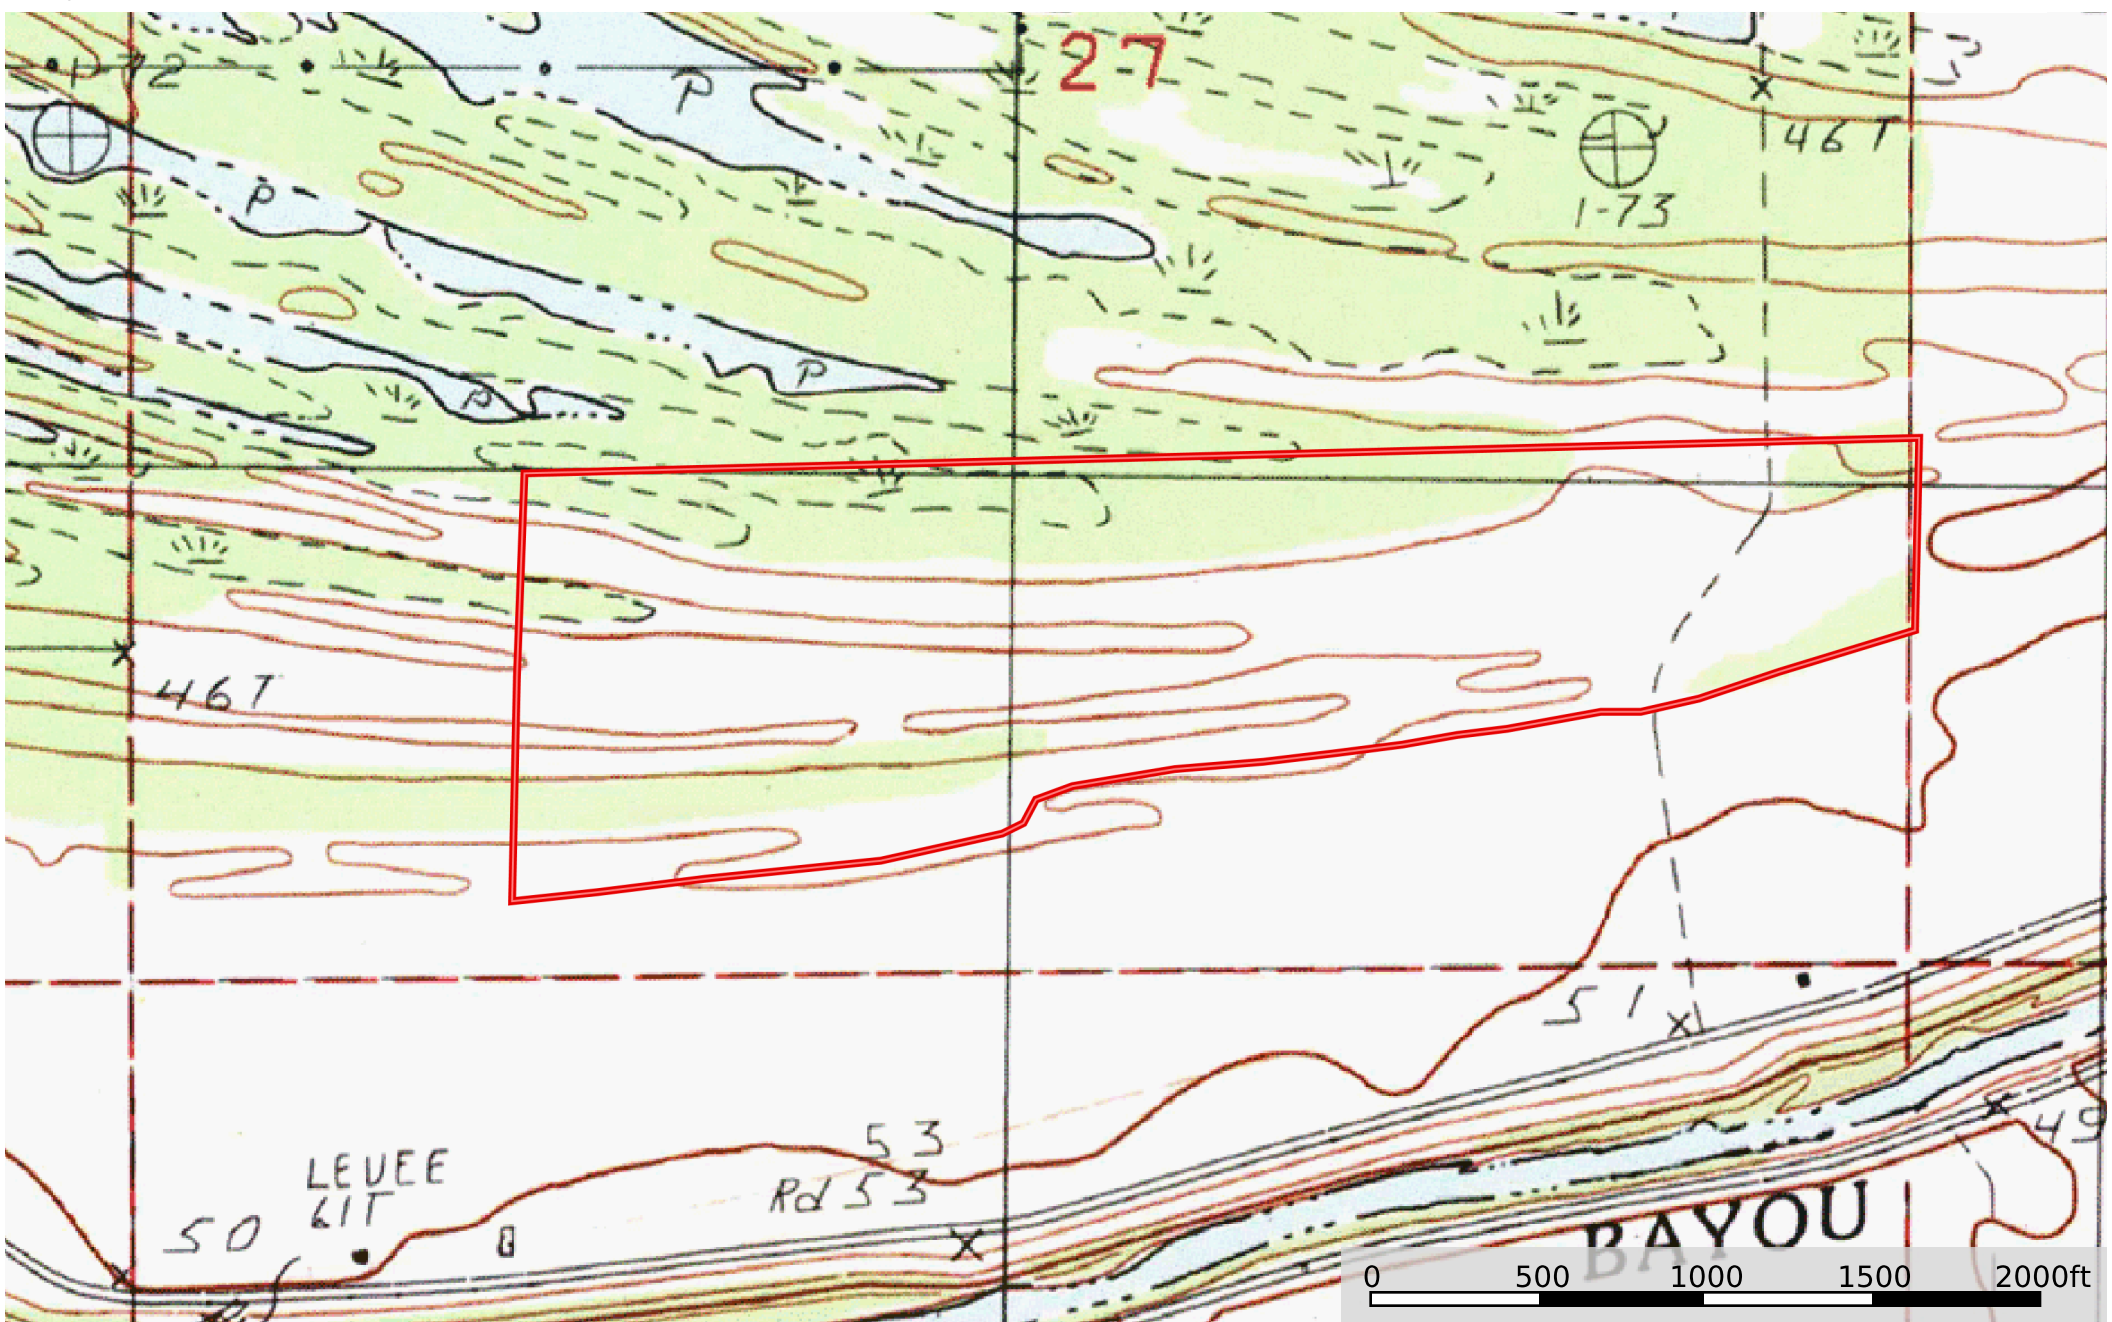

+/- 93 acres Woodhaven Recreational land
Avoyelles Parish, Louisiana, 93 AC +/-

 Boundary