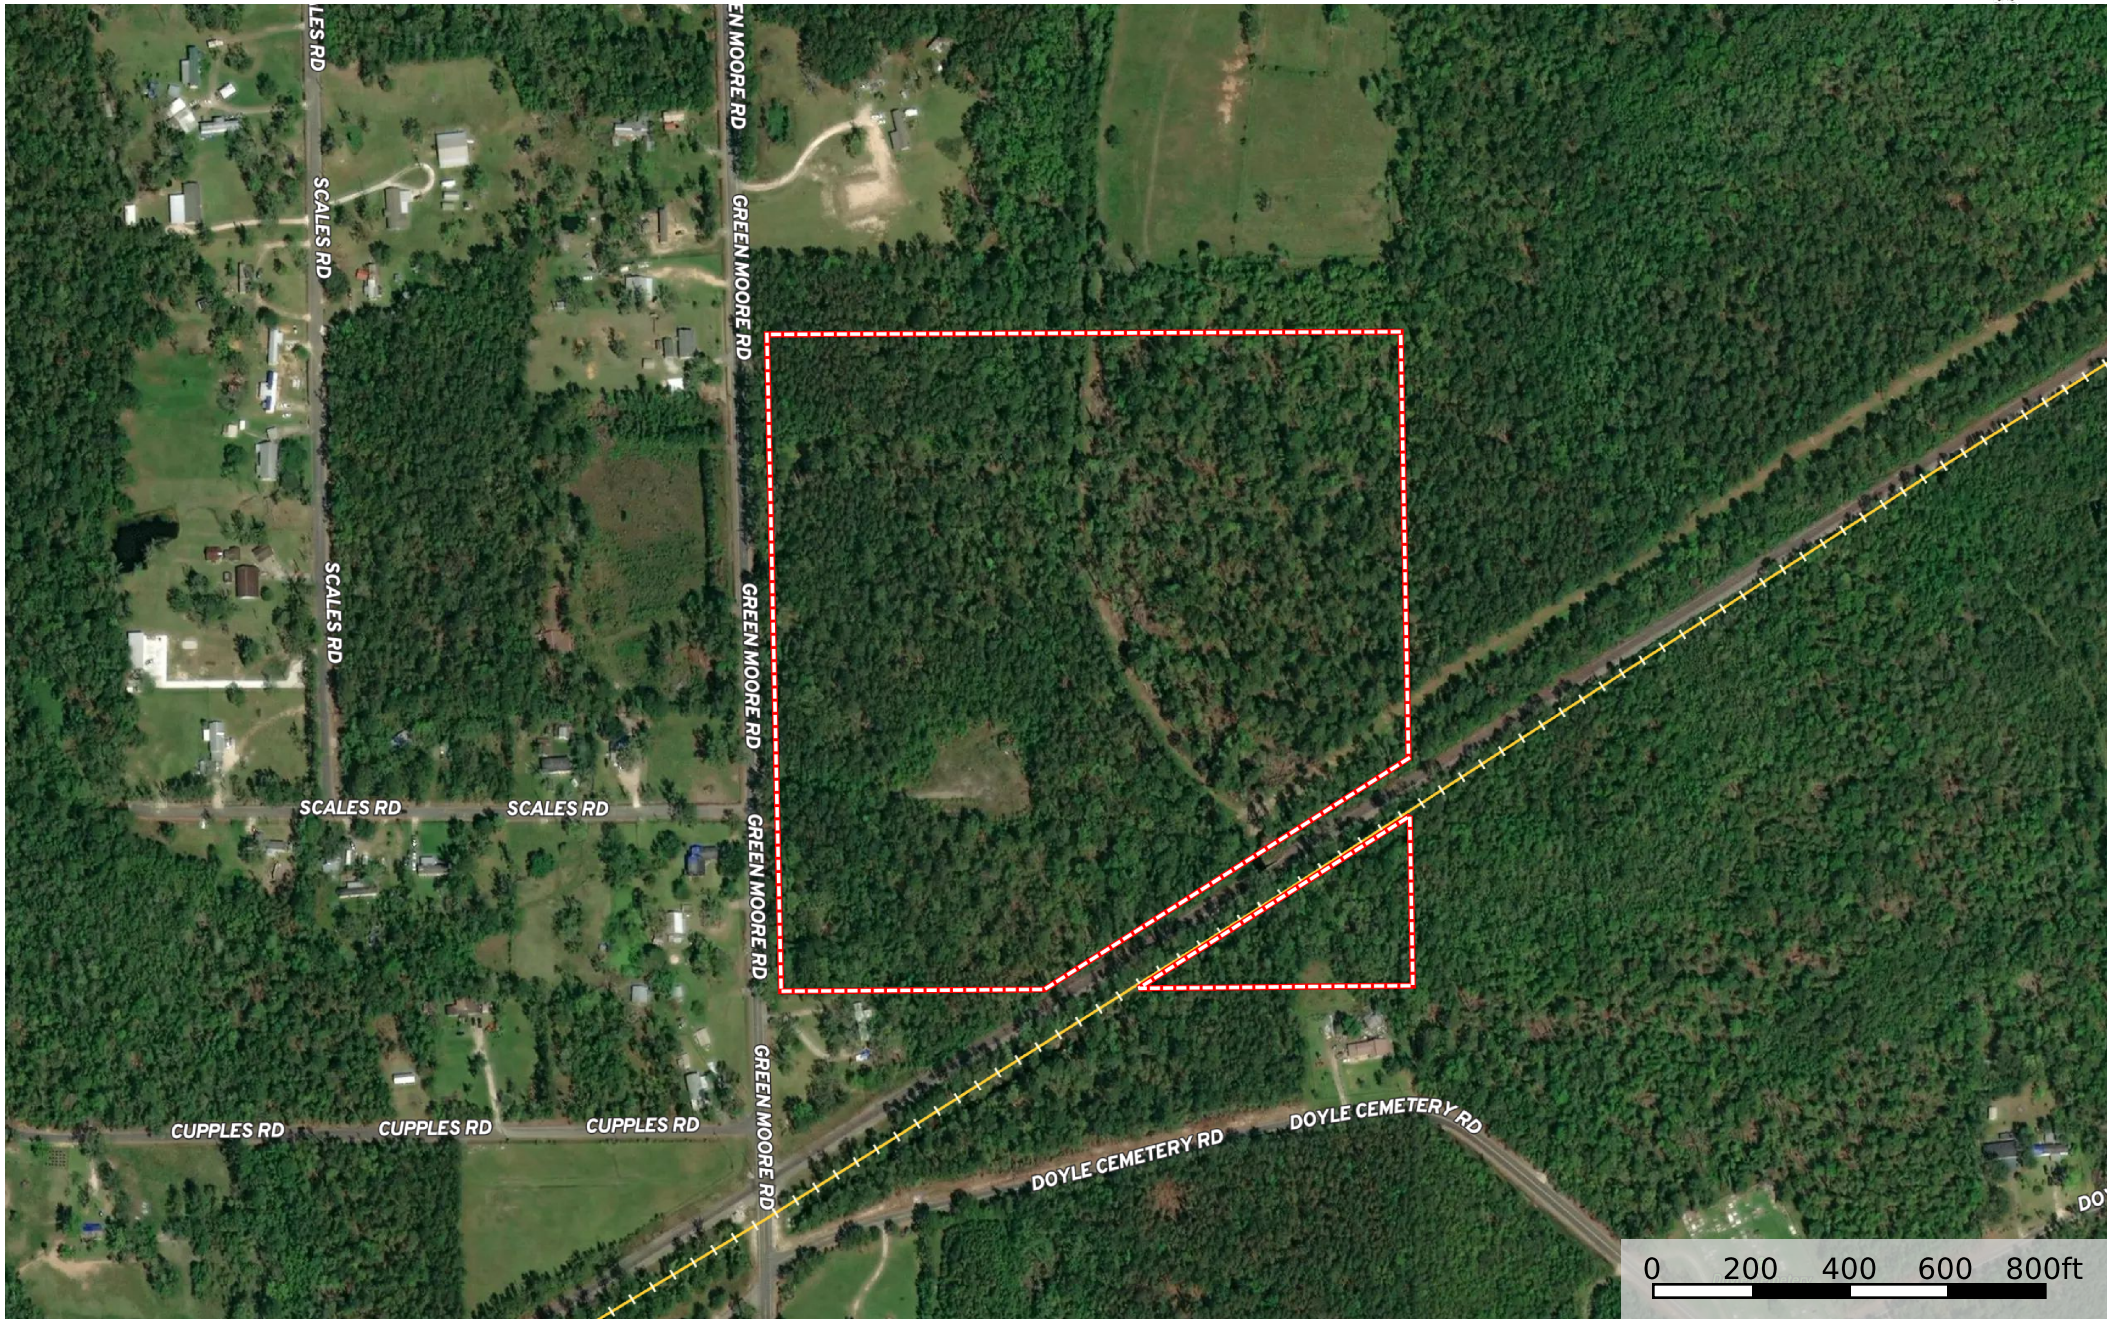

Green Moore Road Tract, Calcasieu Parish, 36 Acres

Calcasieu Parish, Louisiana, 36 AC +/-

 Boundary