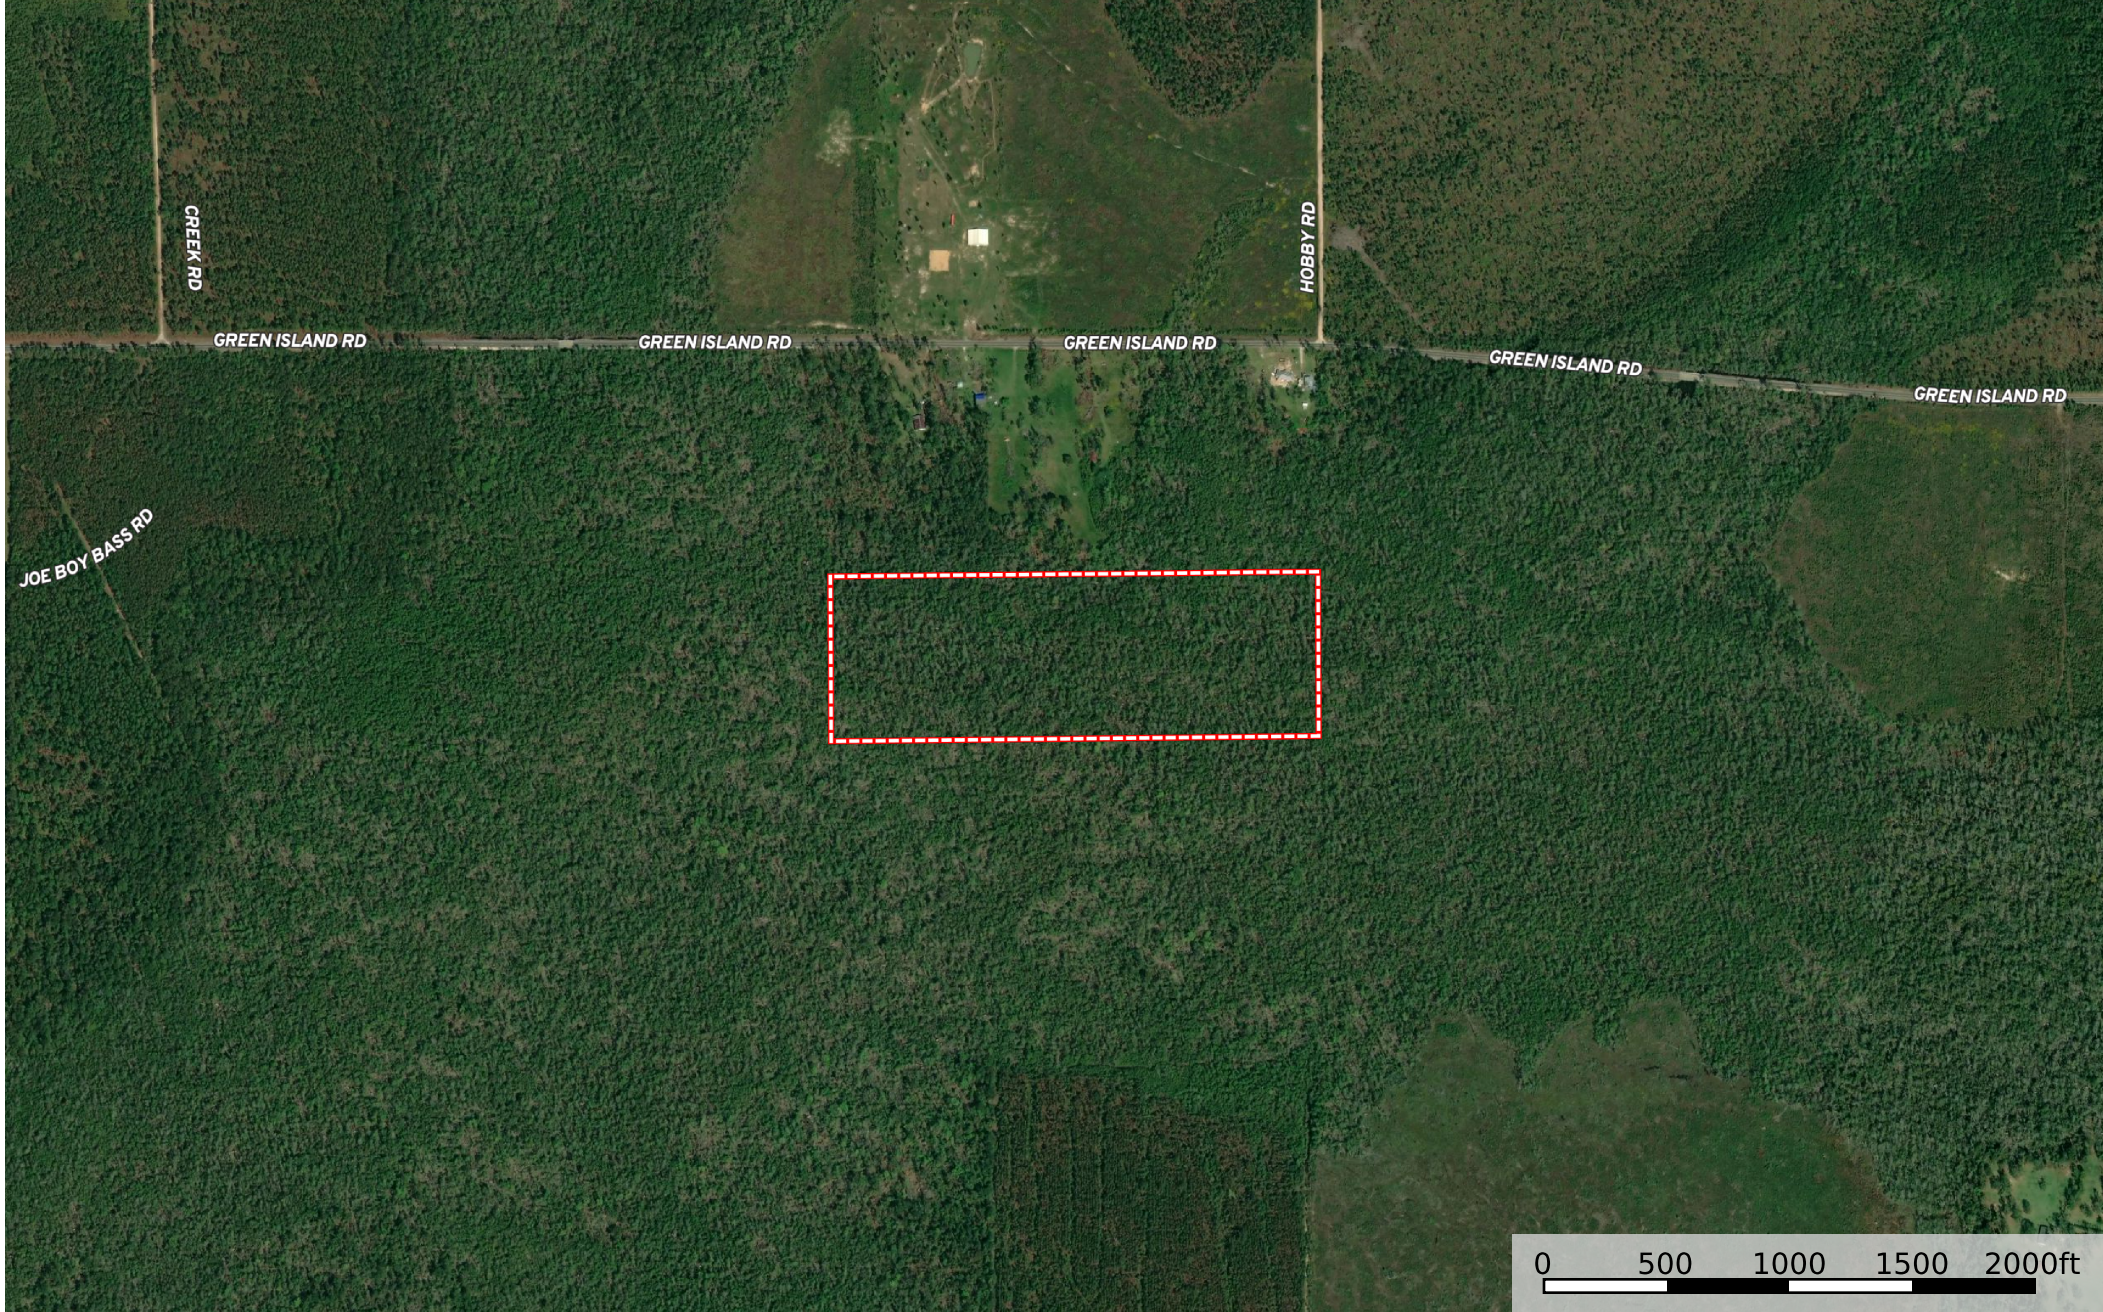

Green Island Road Tract, Calcasieu Parish, 31 Acres

Calcasieu Parish, Louisiana, 31 AC +/-

 Boundary