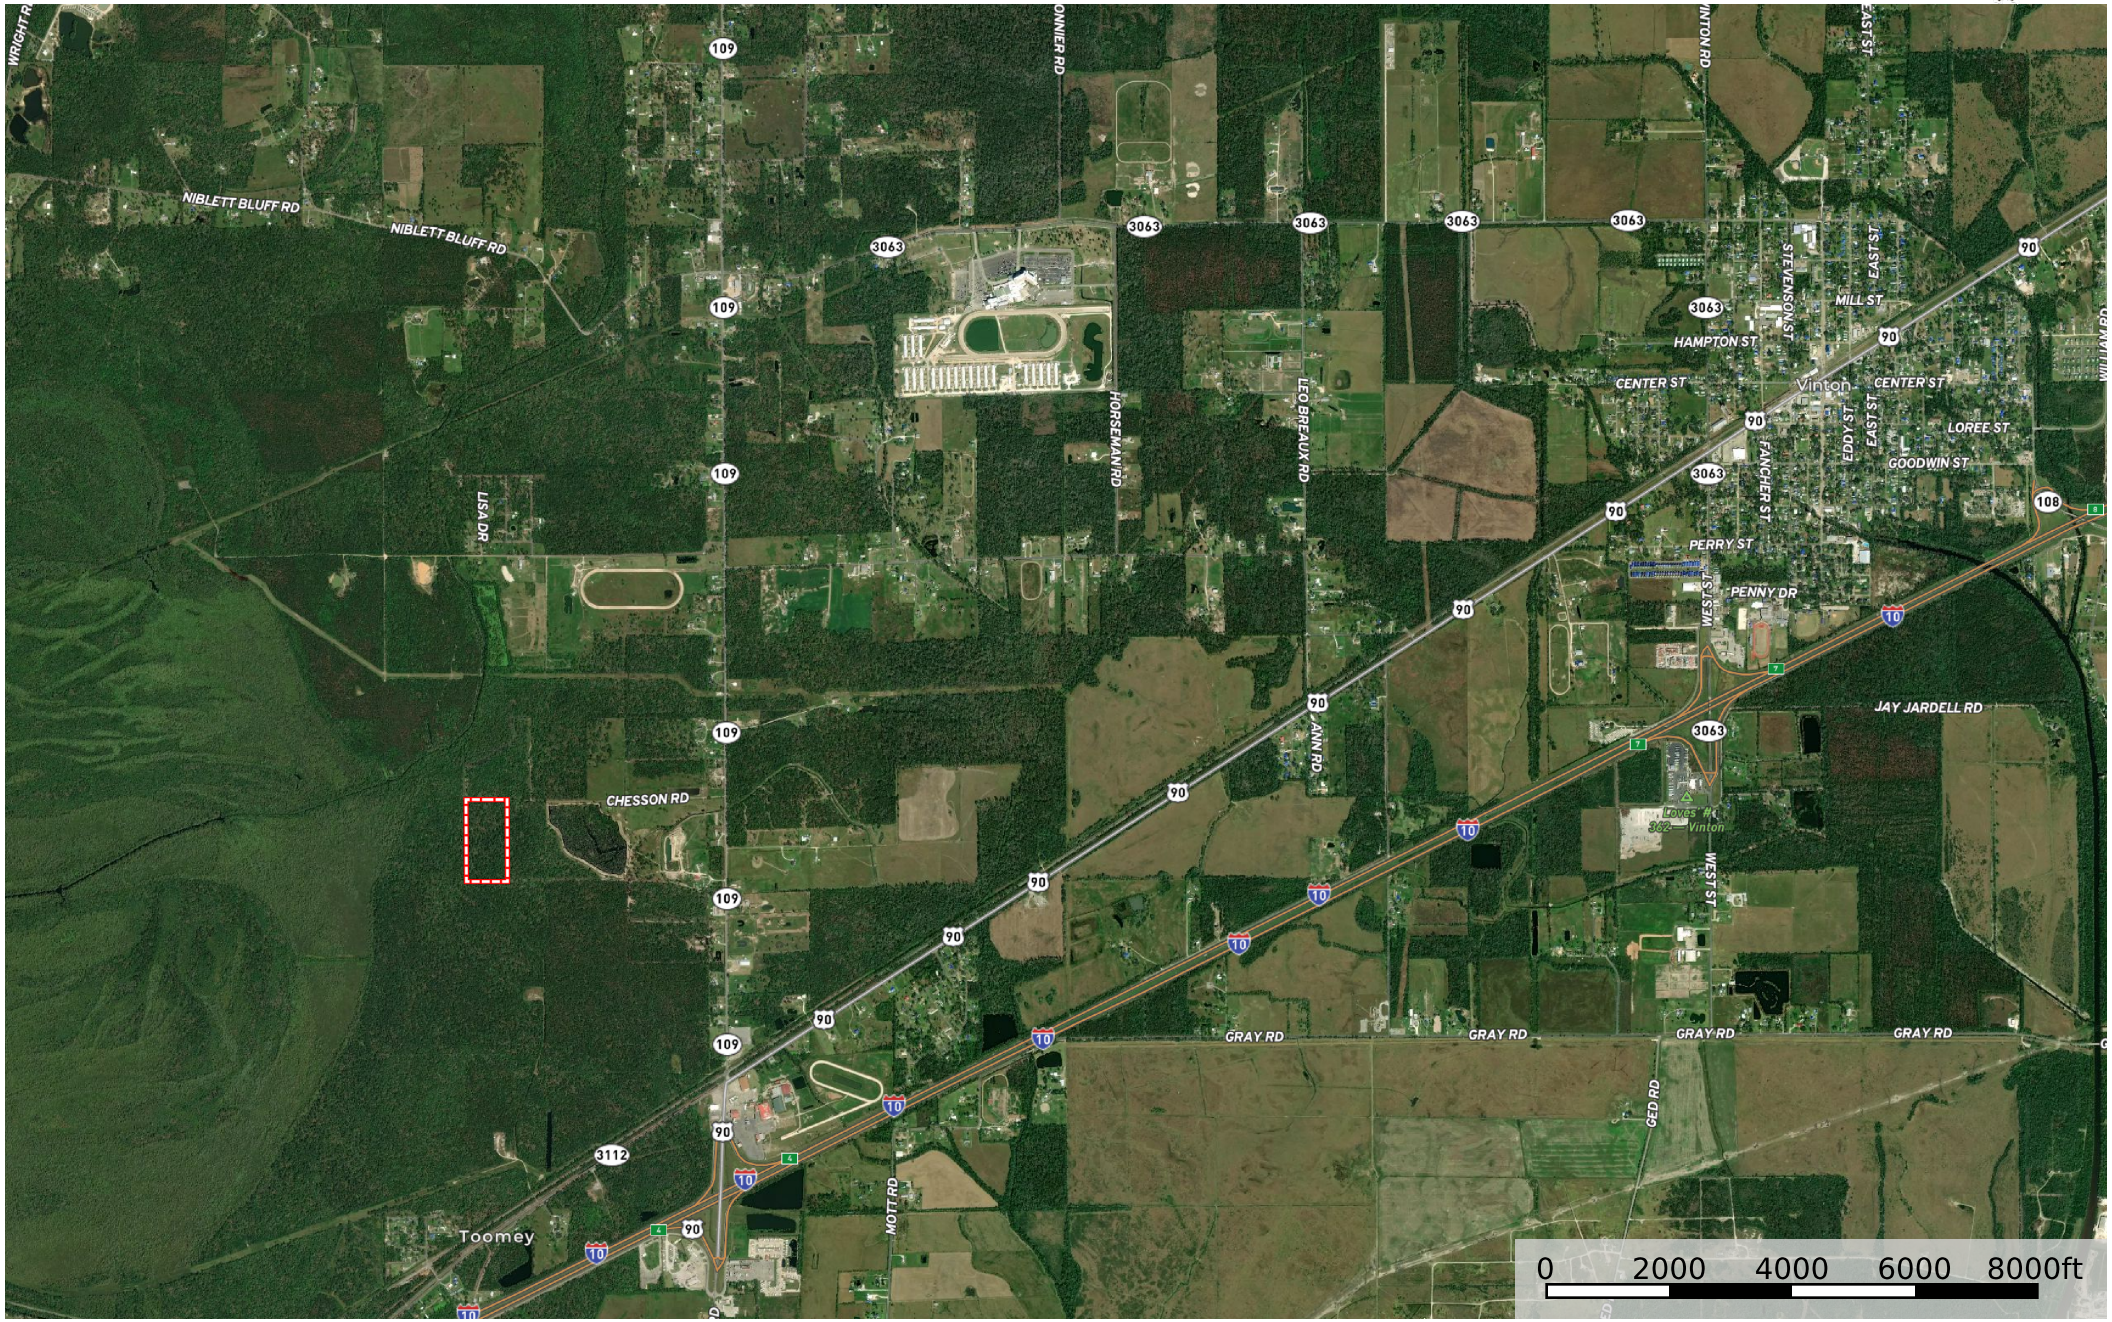

# Chesson Road Tract, Calcasieu Parish, 21 Acres

Calcasieu Parish, Louisiana, 21 AC +/-

Boundary