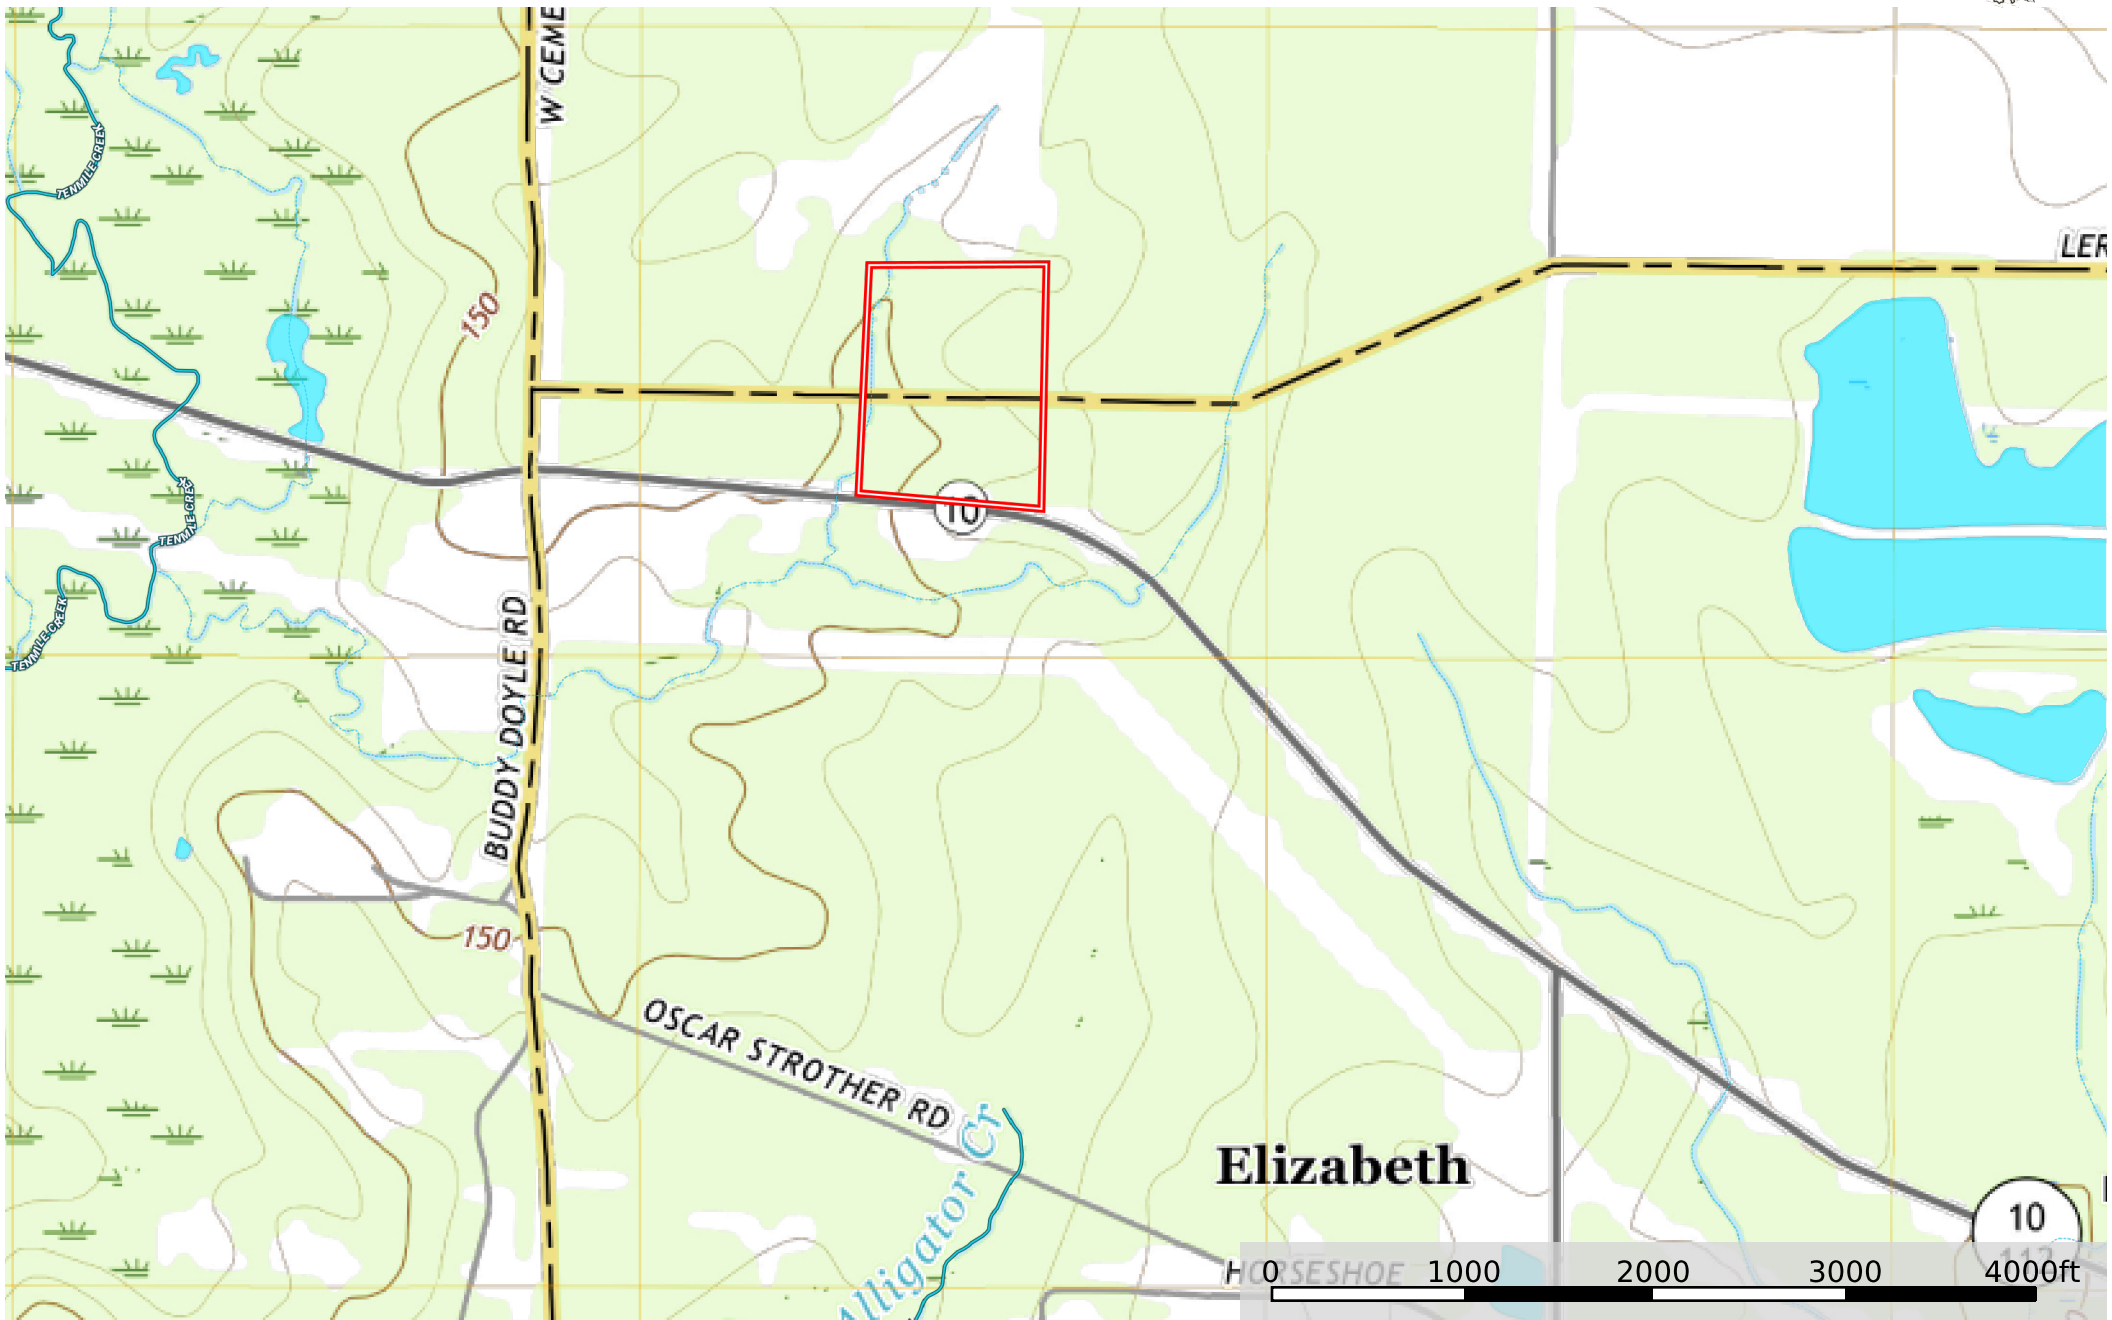

Cotton Trail Tract - Parcel 3, Allen Parish, 27 Acres

Allen Parish, Louisiana, 27 AC +/-

- Boundary
- Stream, Intermittent
- River/Creek
- Water Body