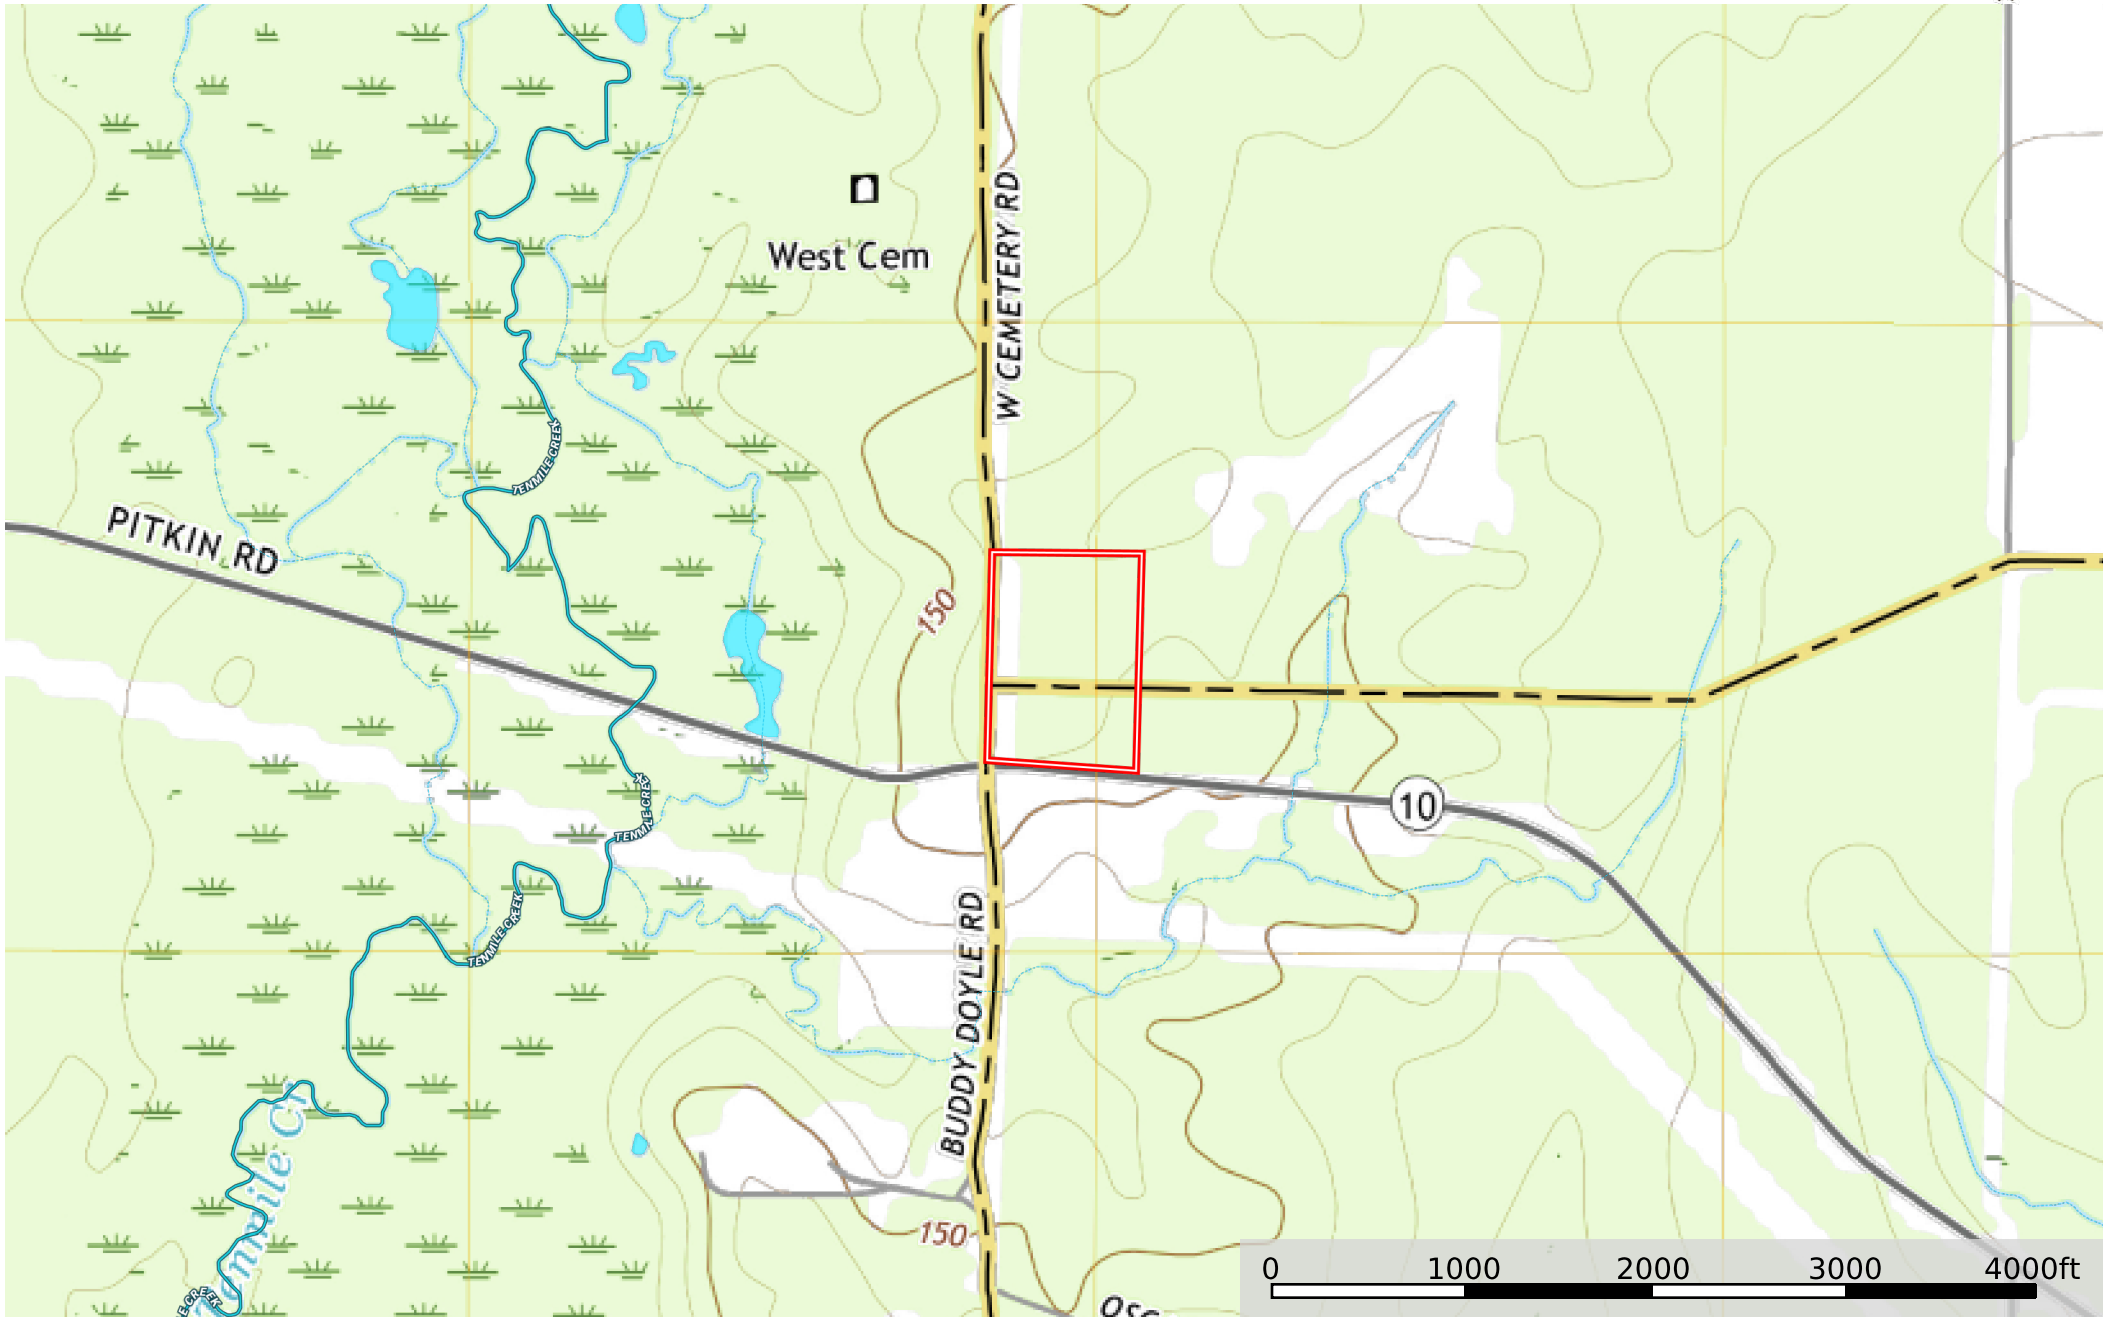

# Cotton Trail Tract - Parcel 1, Allen Parish, 20 Acres

Allen Parish, Louisiana, 20 AC +/-

- Boundary
- Stream, Intermittent
- River/Creek
- Water Body