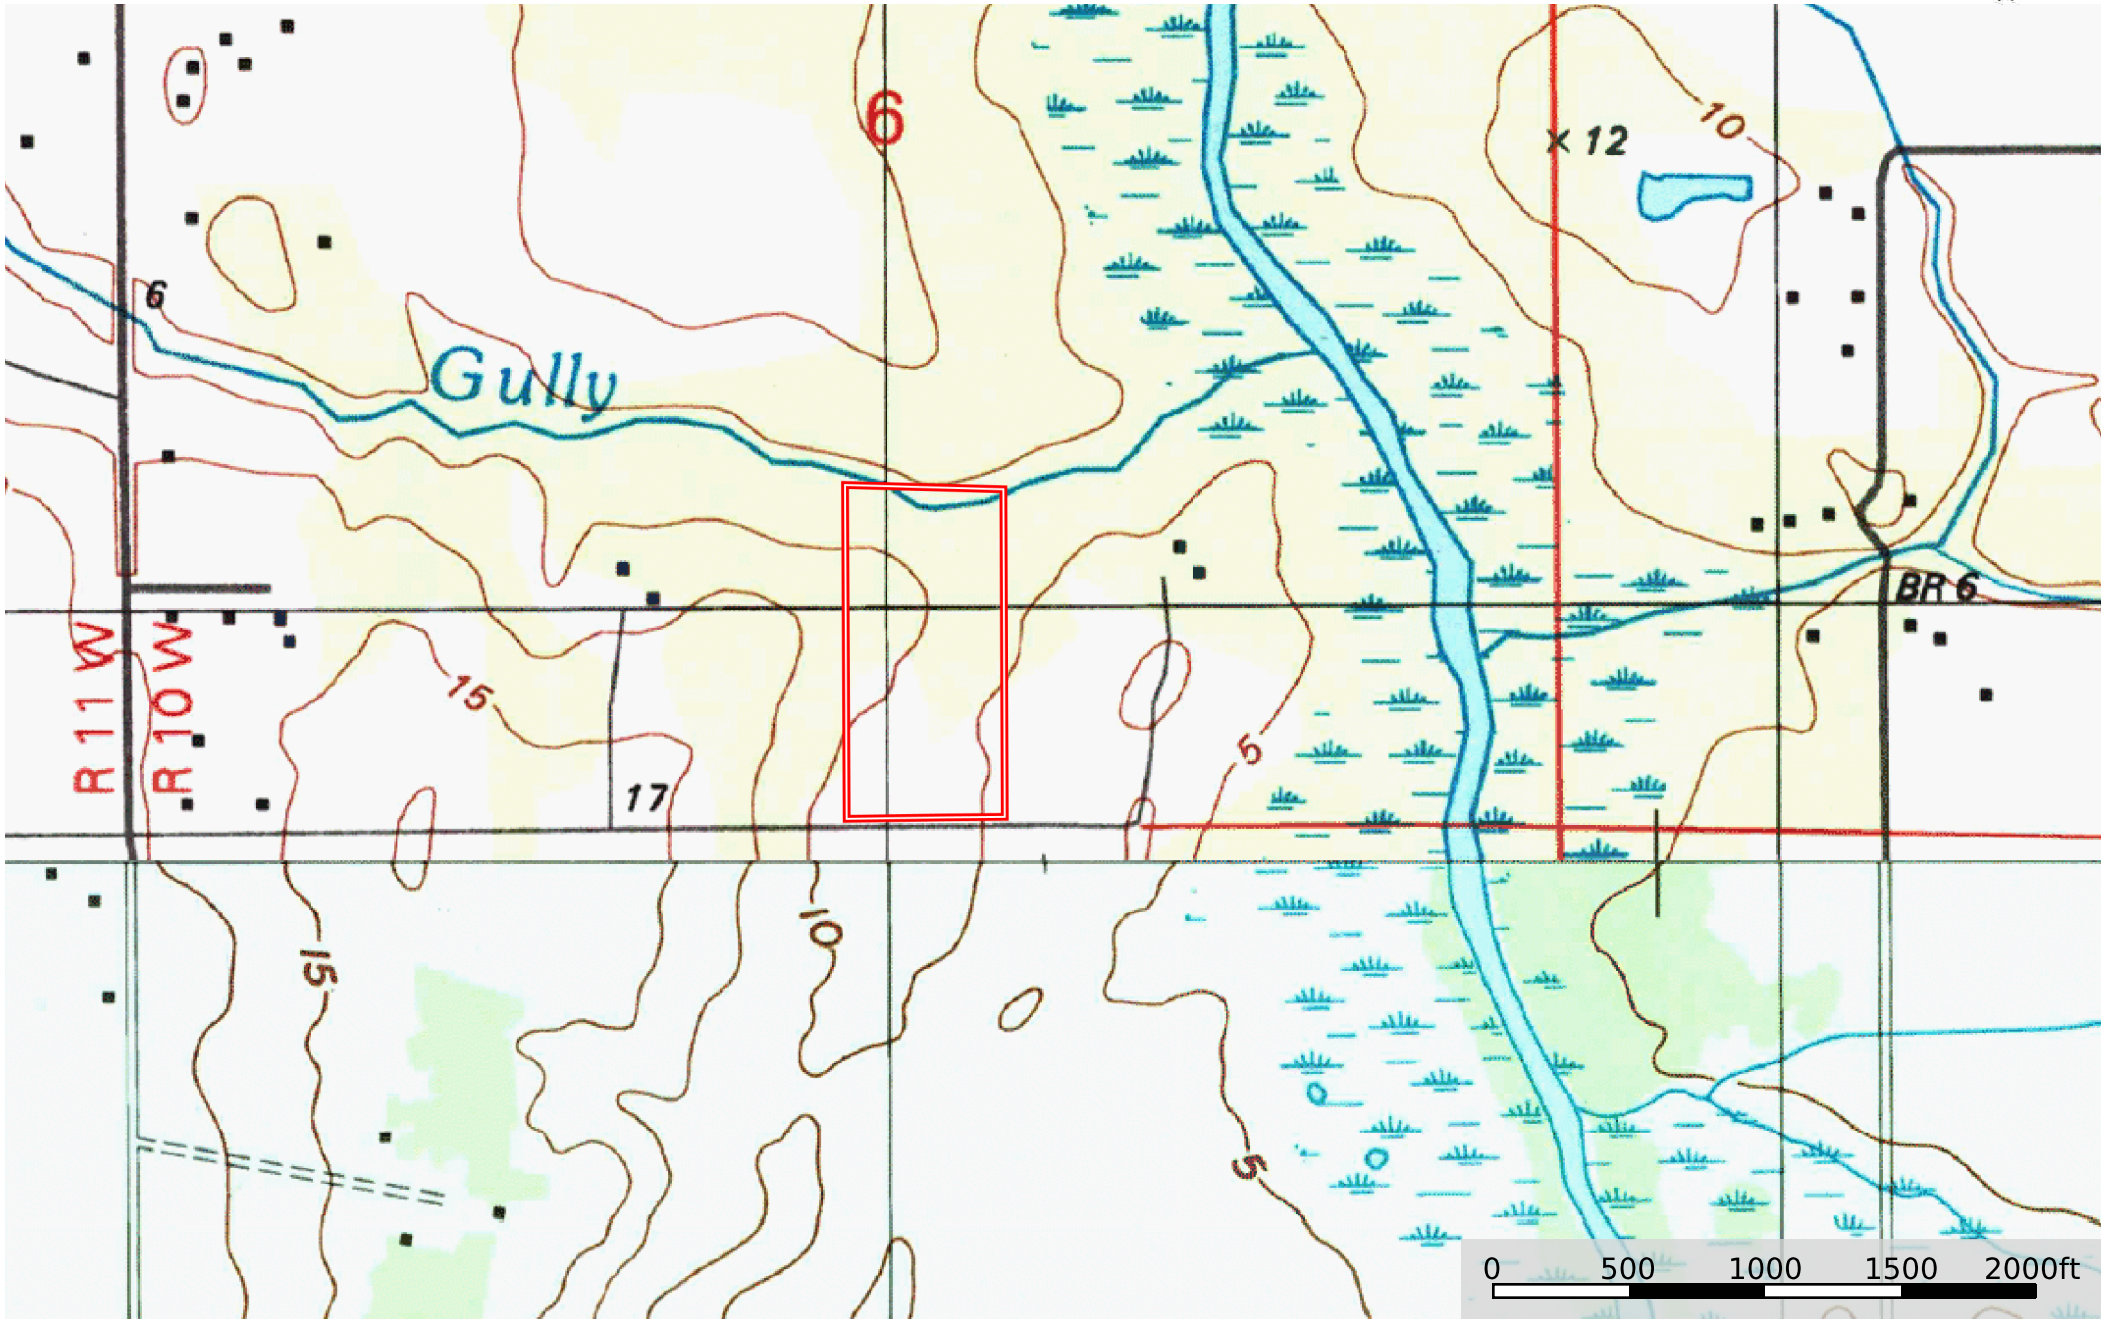

Choupique Bayou Tract, Calcasieu Parish, 16 Acres +/-

Calcasieu Parish, Louisiana, 16 AC +/-

Boundary