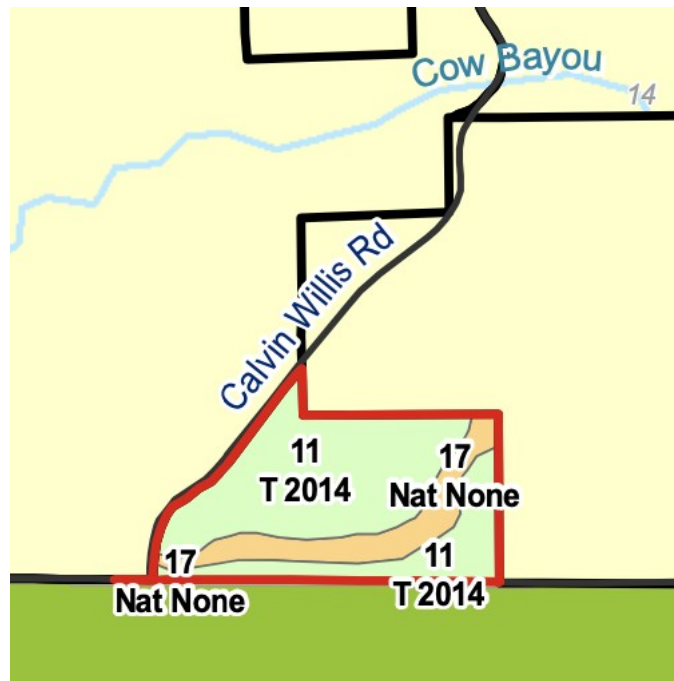

SAM CLOUD ROAD TRACT, 17 ± ACRES

 Sale Area

Plantation Stand Type

 Pre Merch 0 - 14

Natural Stand Type

 Natural Pine/Hardwood Bottomland