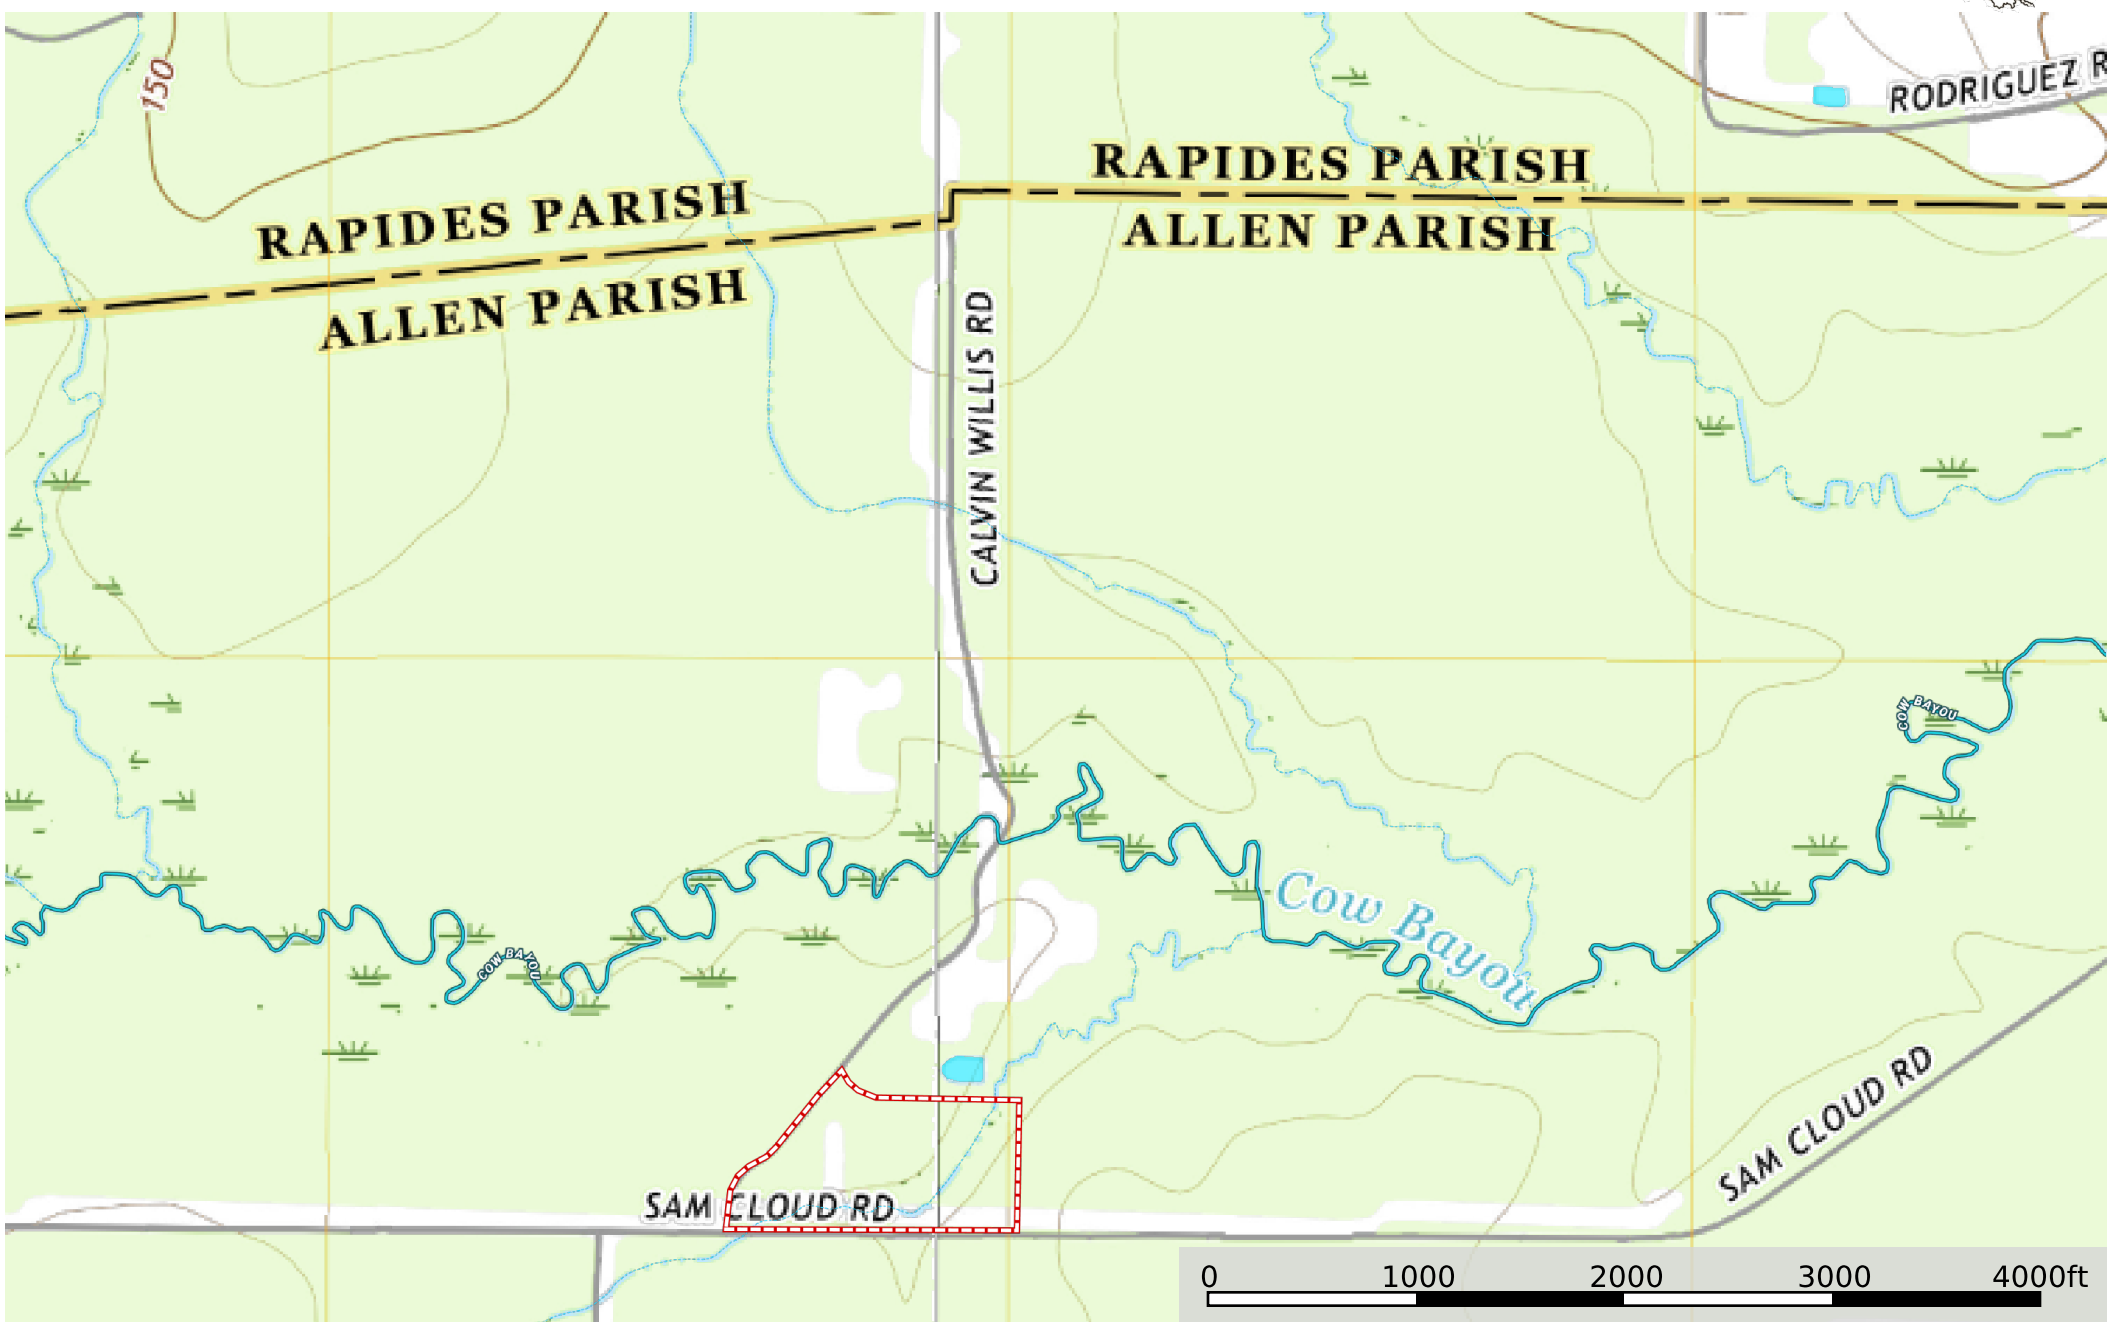

# Sam Cloud Road Tract, Allen Parish, 17+/- Acres

Allen Parish, Louisiana, 17 AC +/-

- Boundary
- Stream, Intermittent
- River/Creek
- Water Body