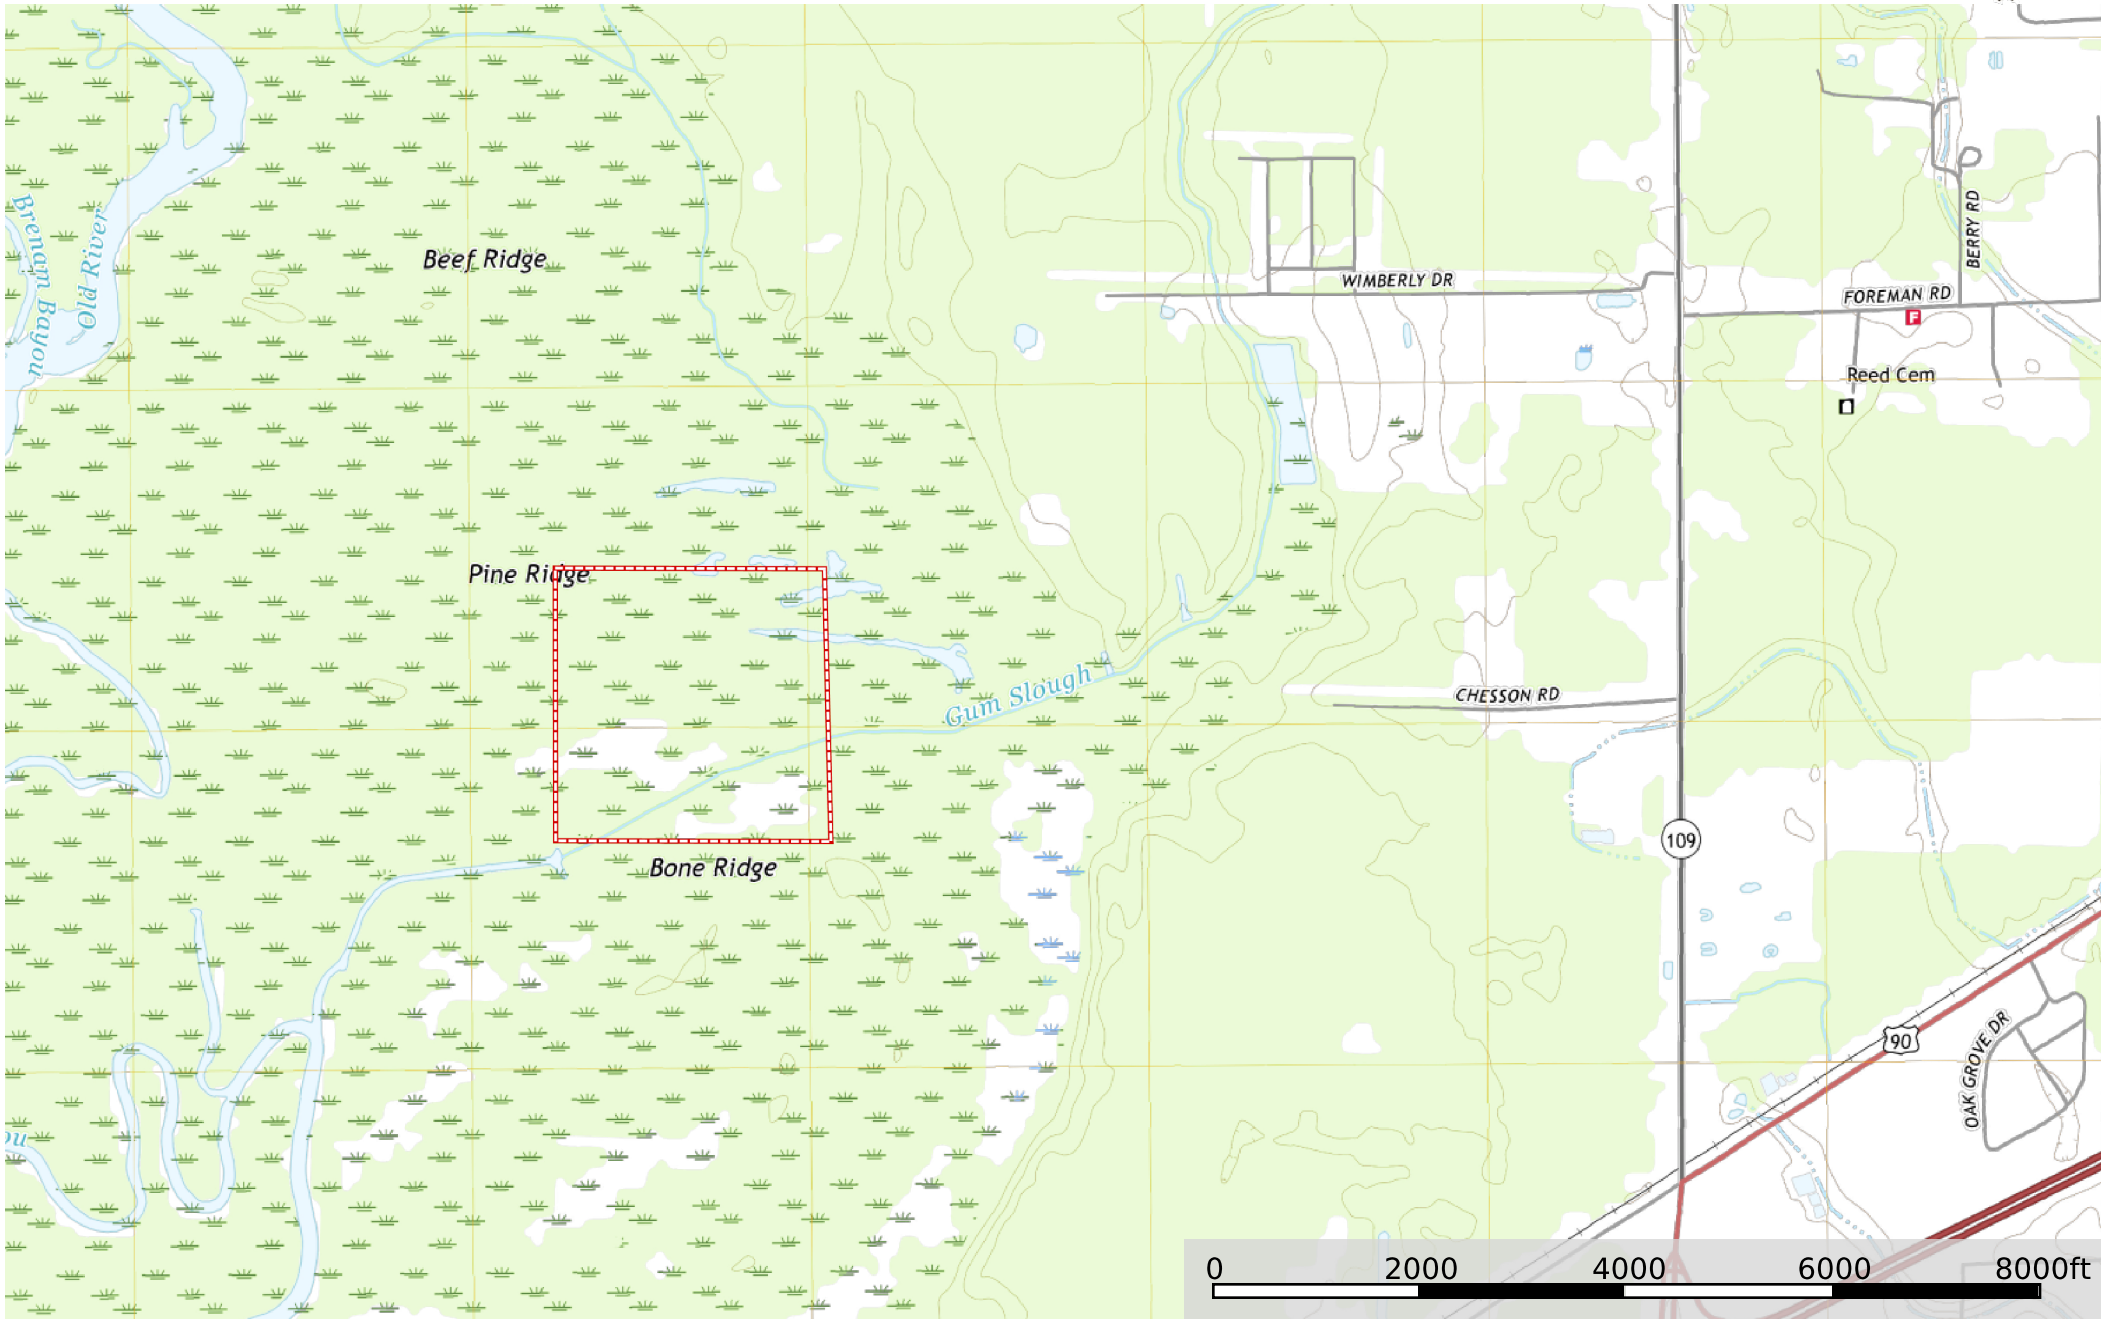

Gum Slough Tract, Calcasieu Parish, 163+/- Acres

Calcasieu Parish, Louisiana, 163 AC +/-

 Boundary