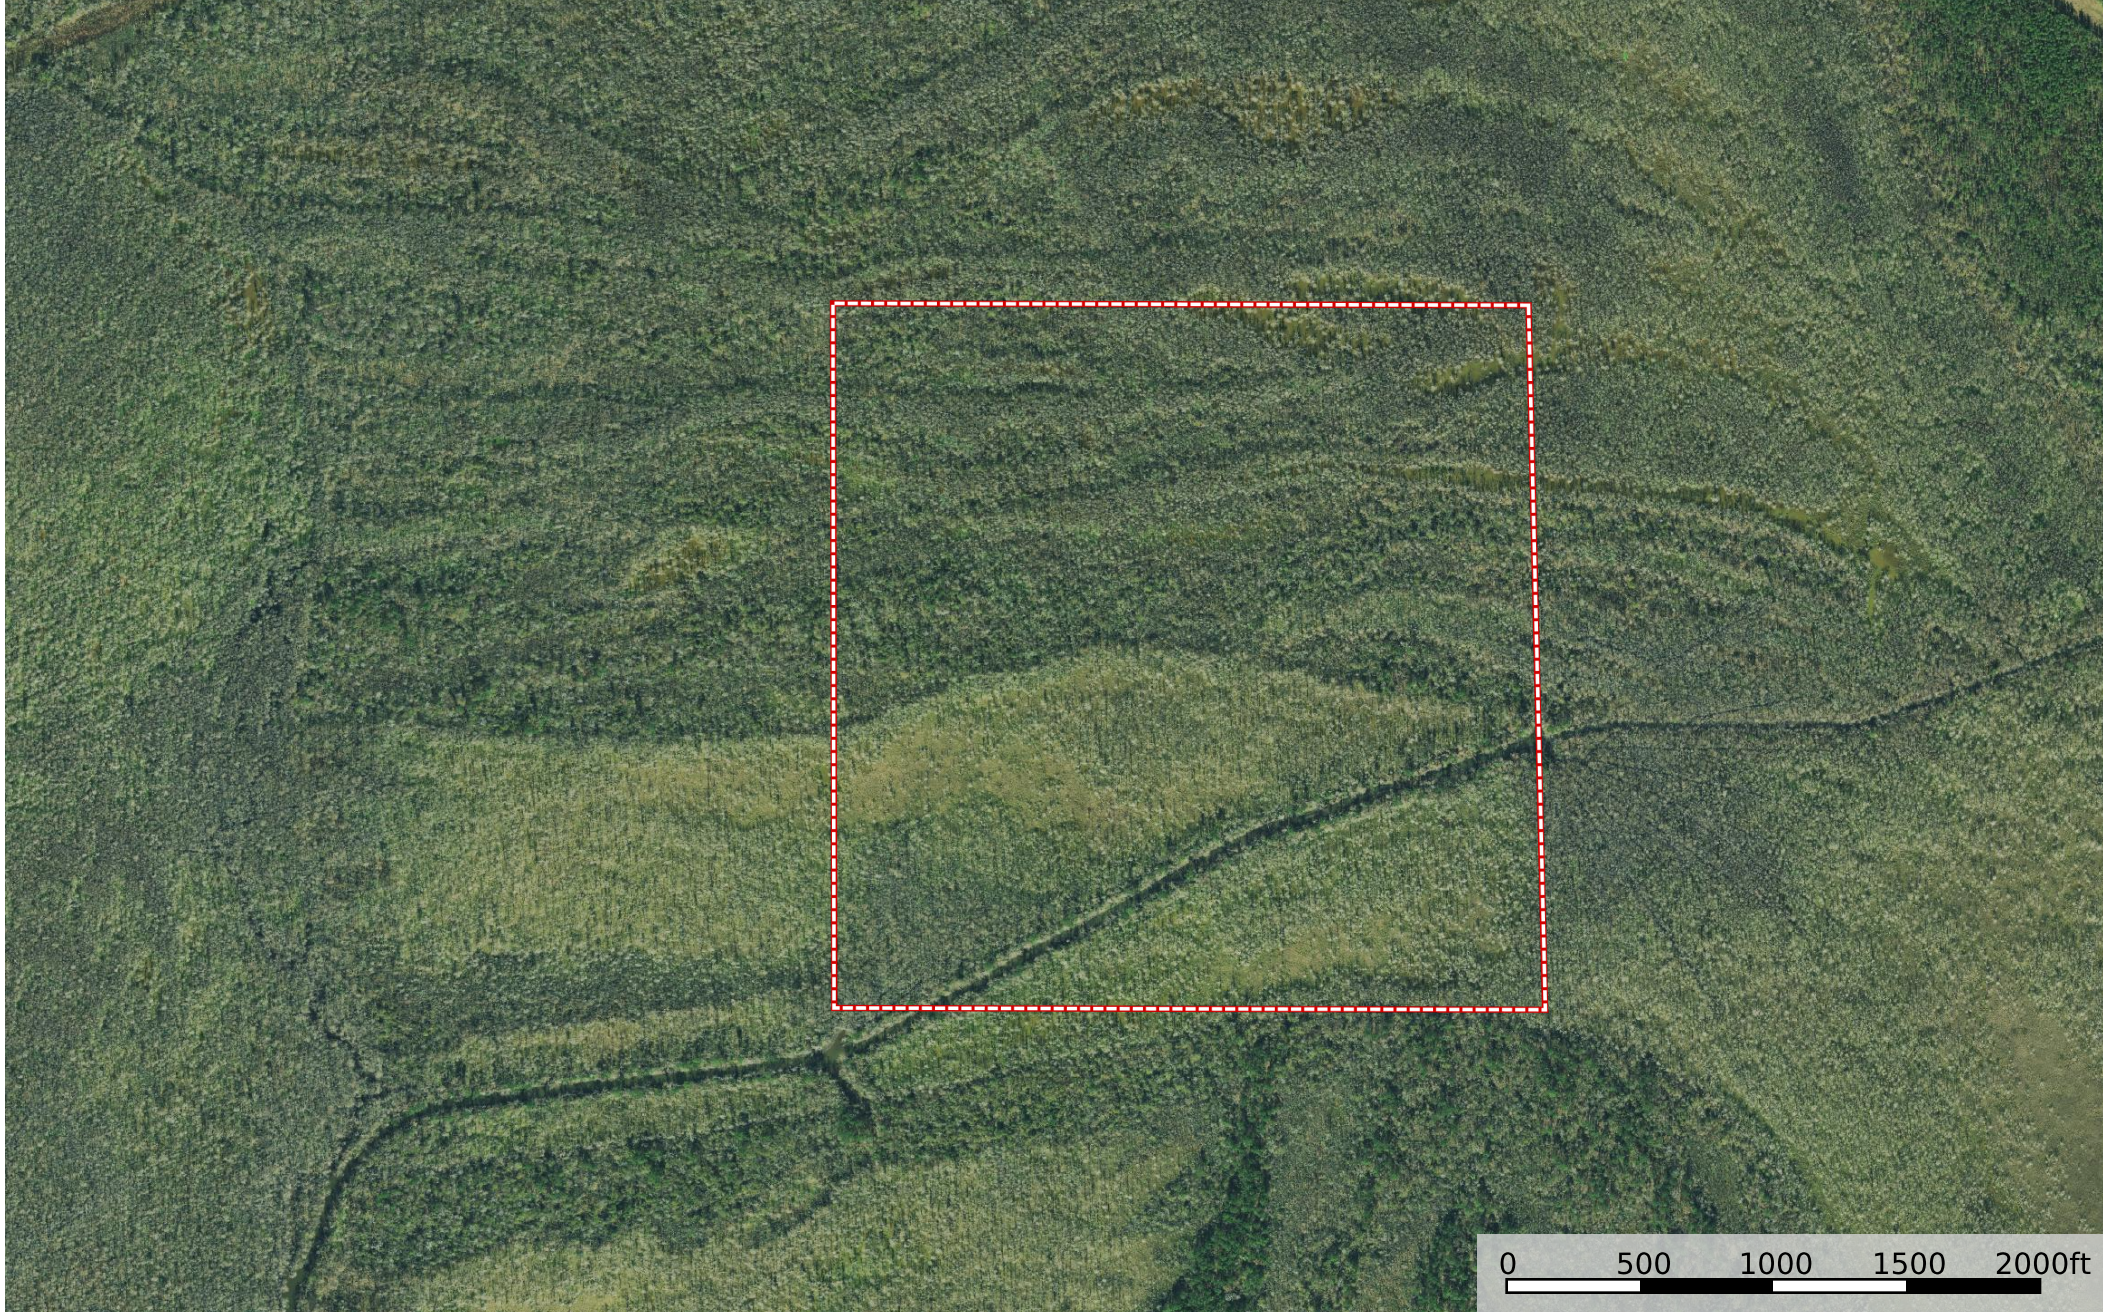

Gum Slough Tract, Calcasieu Parish, 163+/- Acres

Calcasieu Parish, Louisiana, 163 AC +/-

 Boundary