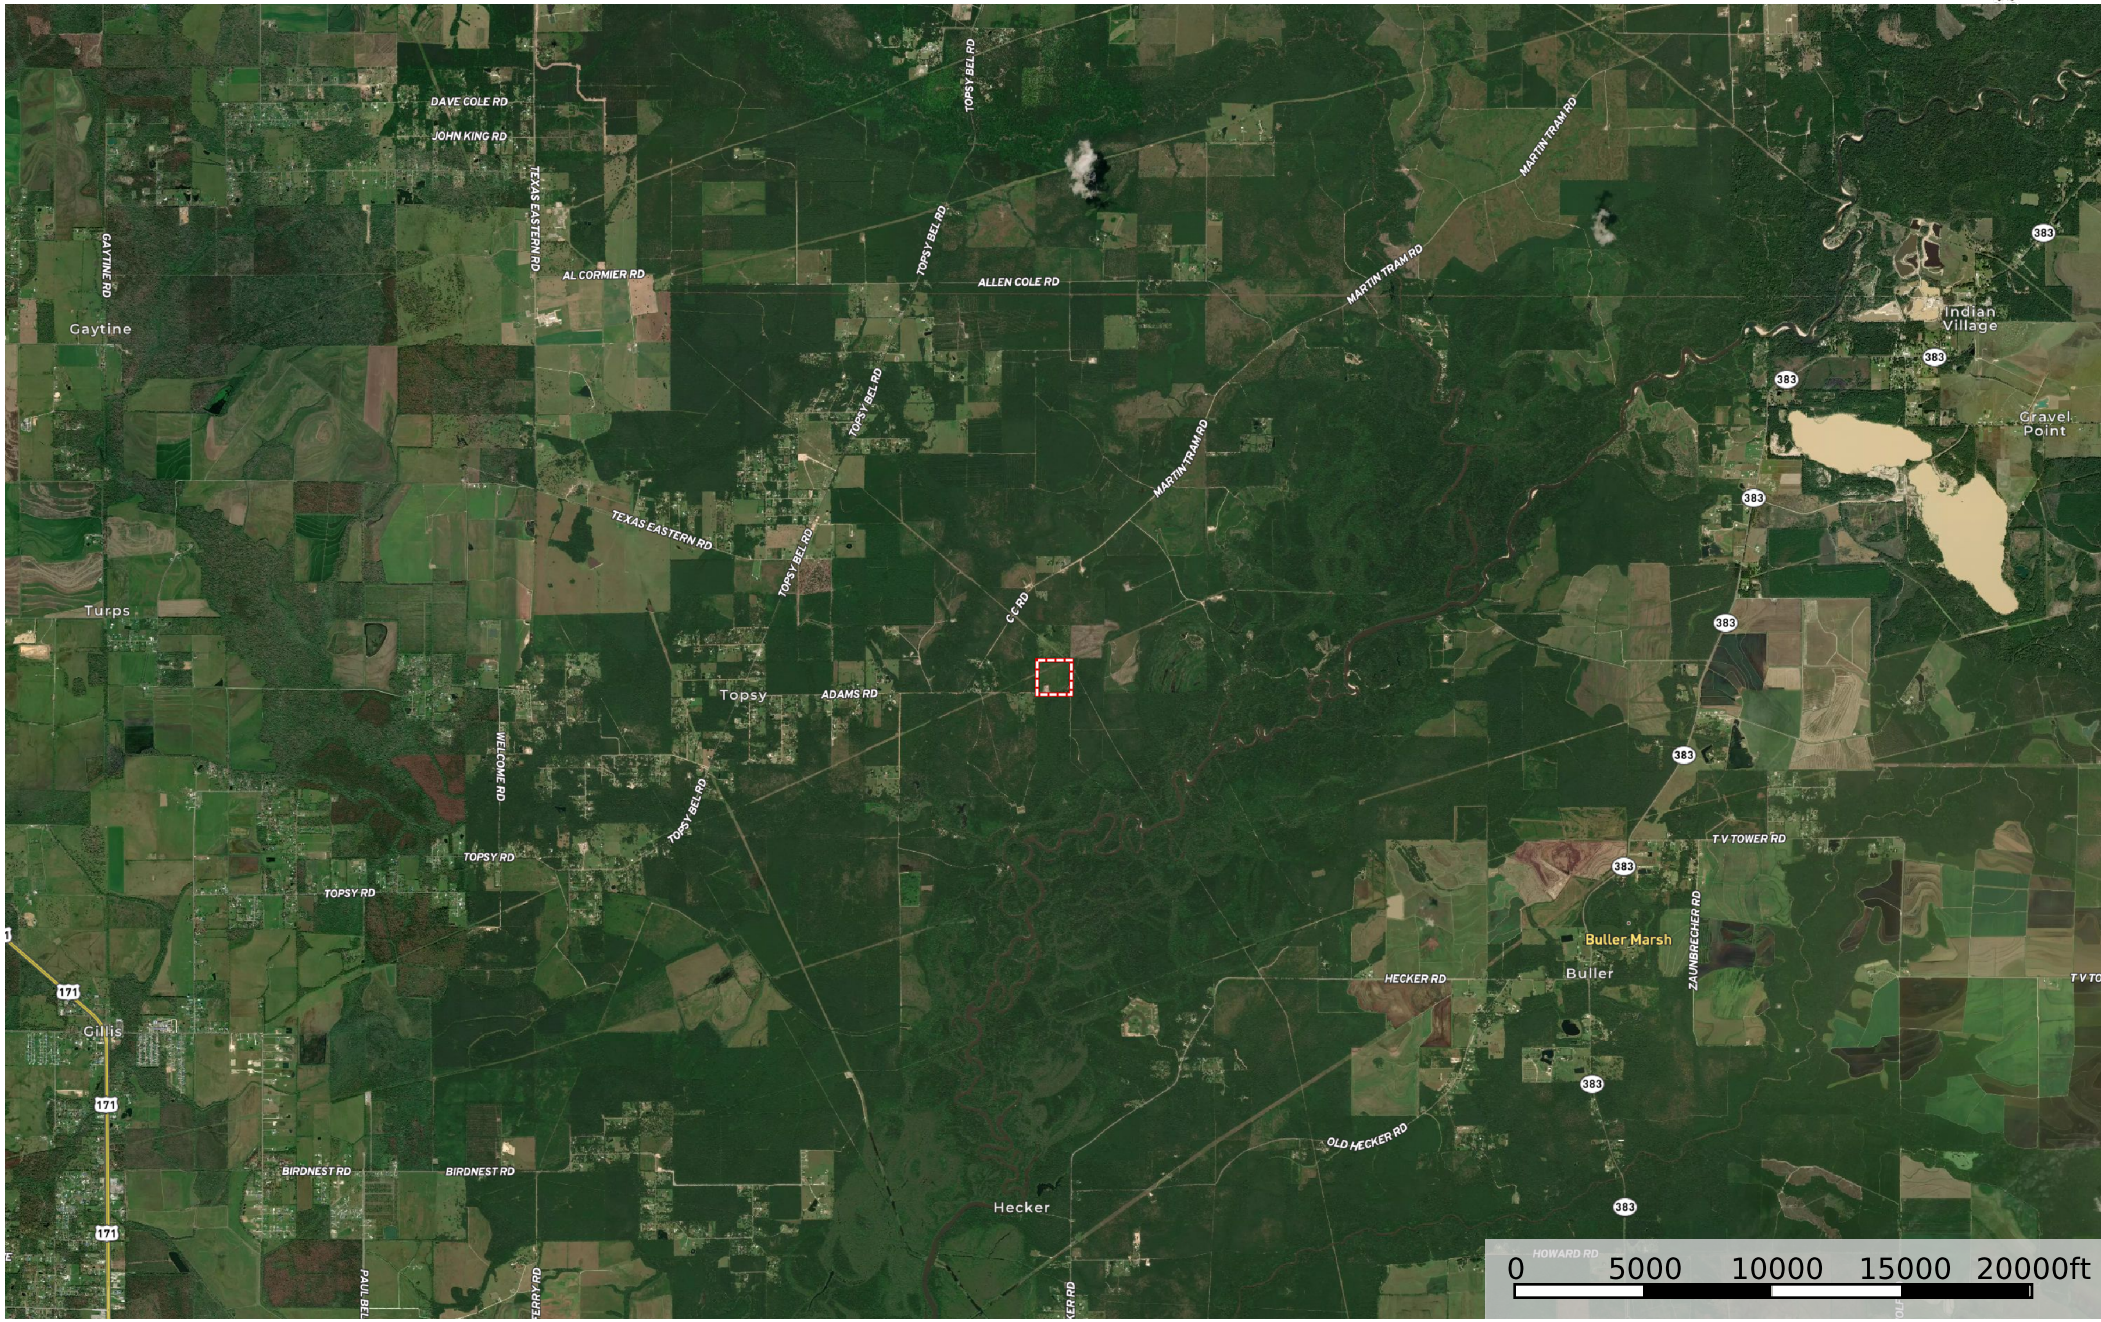

# Adams Road Tract, Jefferson Davis Parish, 38+/- Acres

Jefferson Davis Parish, Louisiana, 38 AC +/-

 Boundary