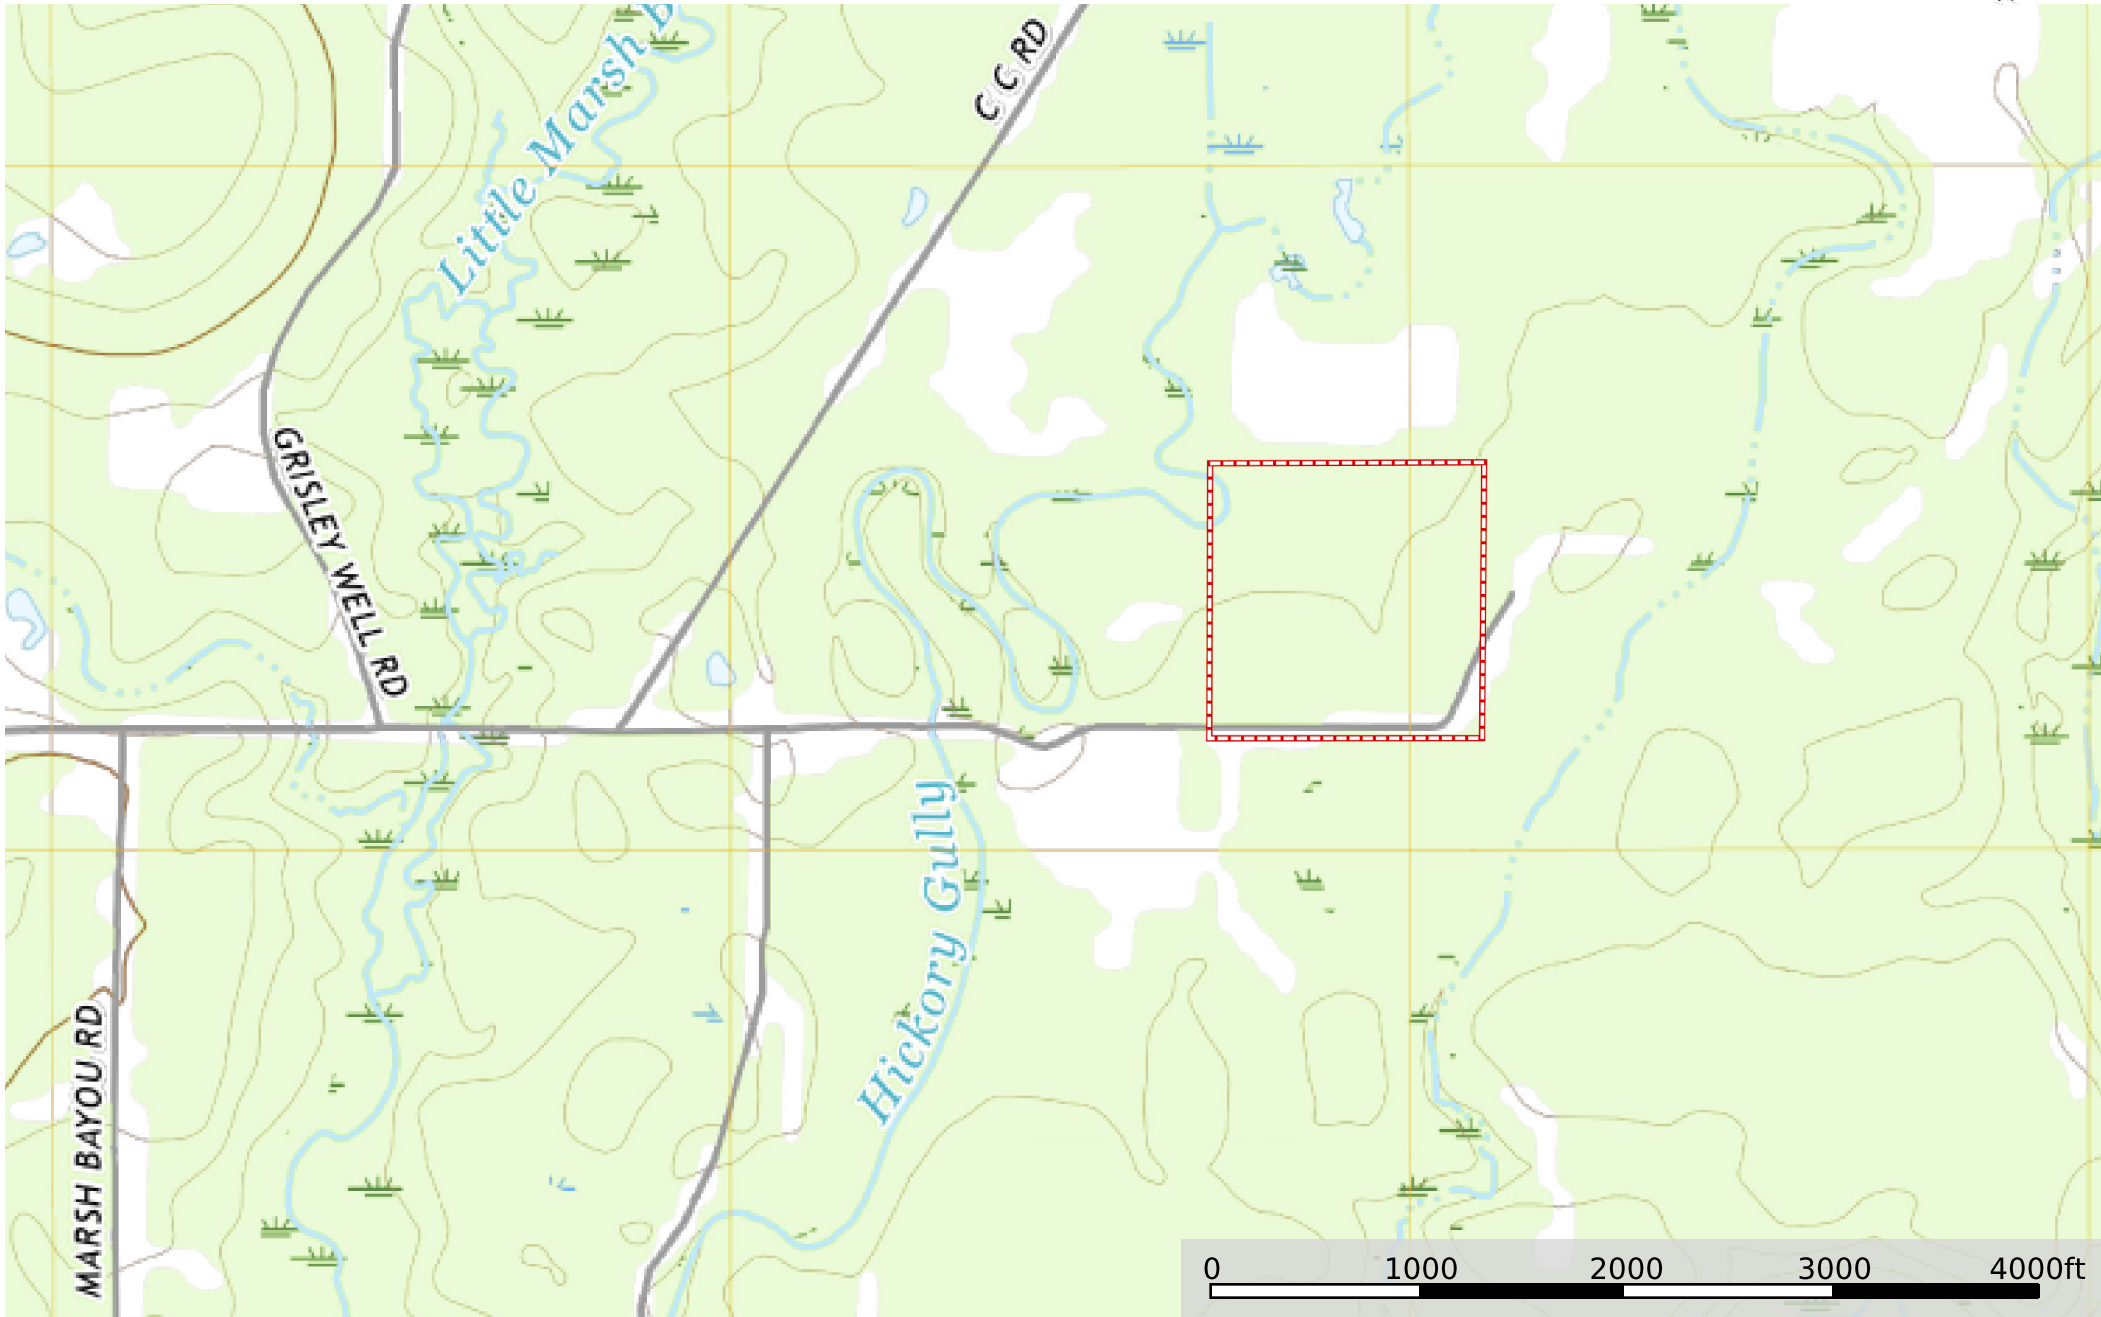

Adams Road Tract, Jefferson Davis Parish, 38+/- Acres

Jefferson Davis Parish, Louisiana, 38 AC +/-

 Boundary