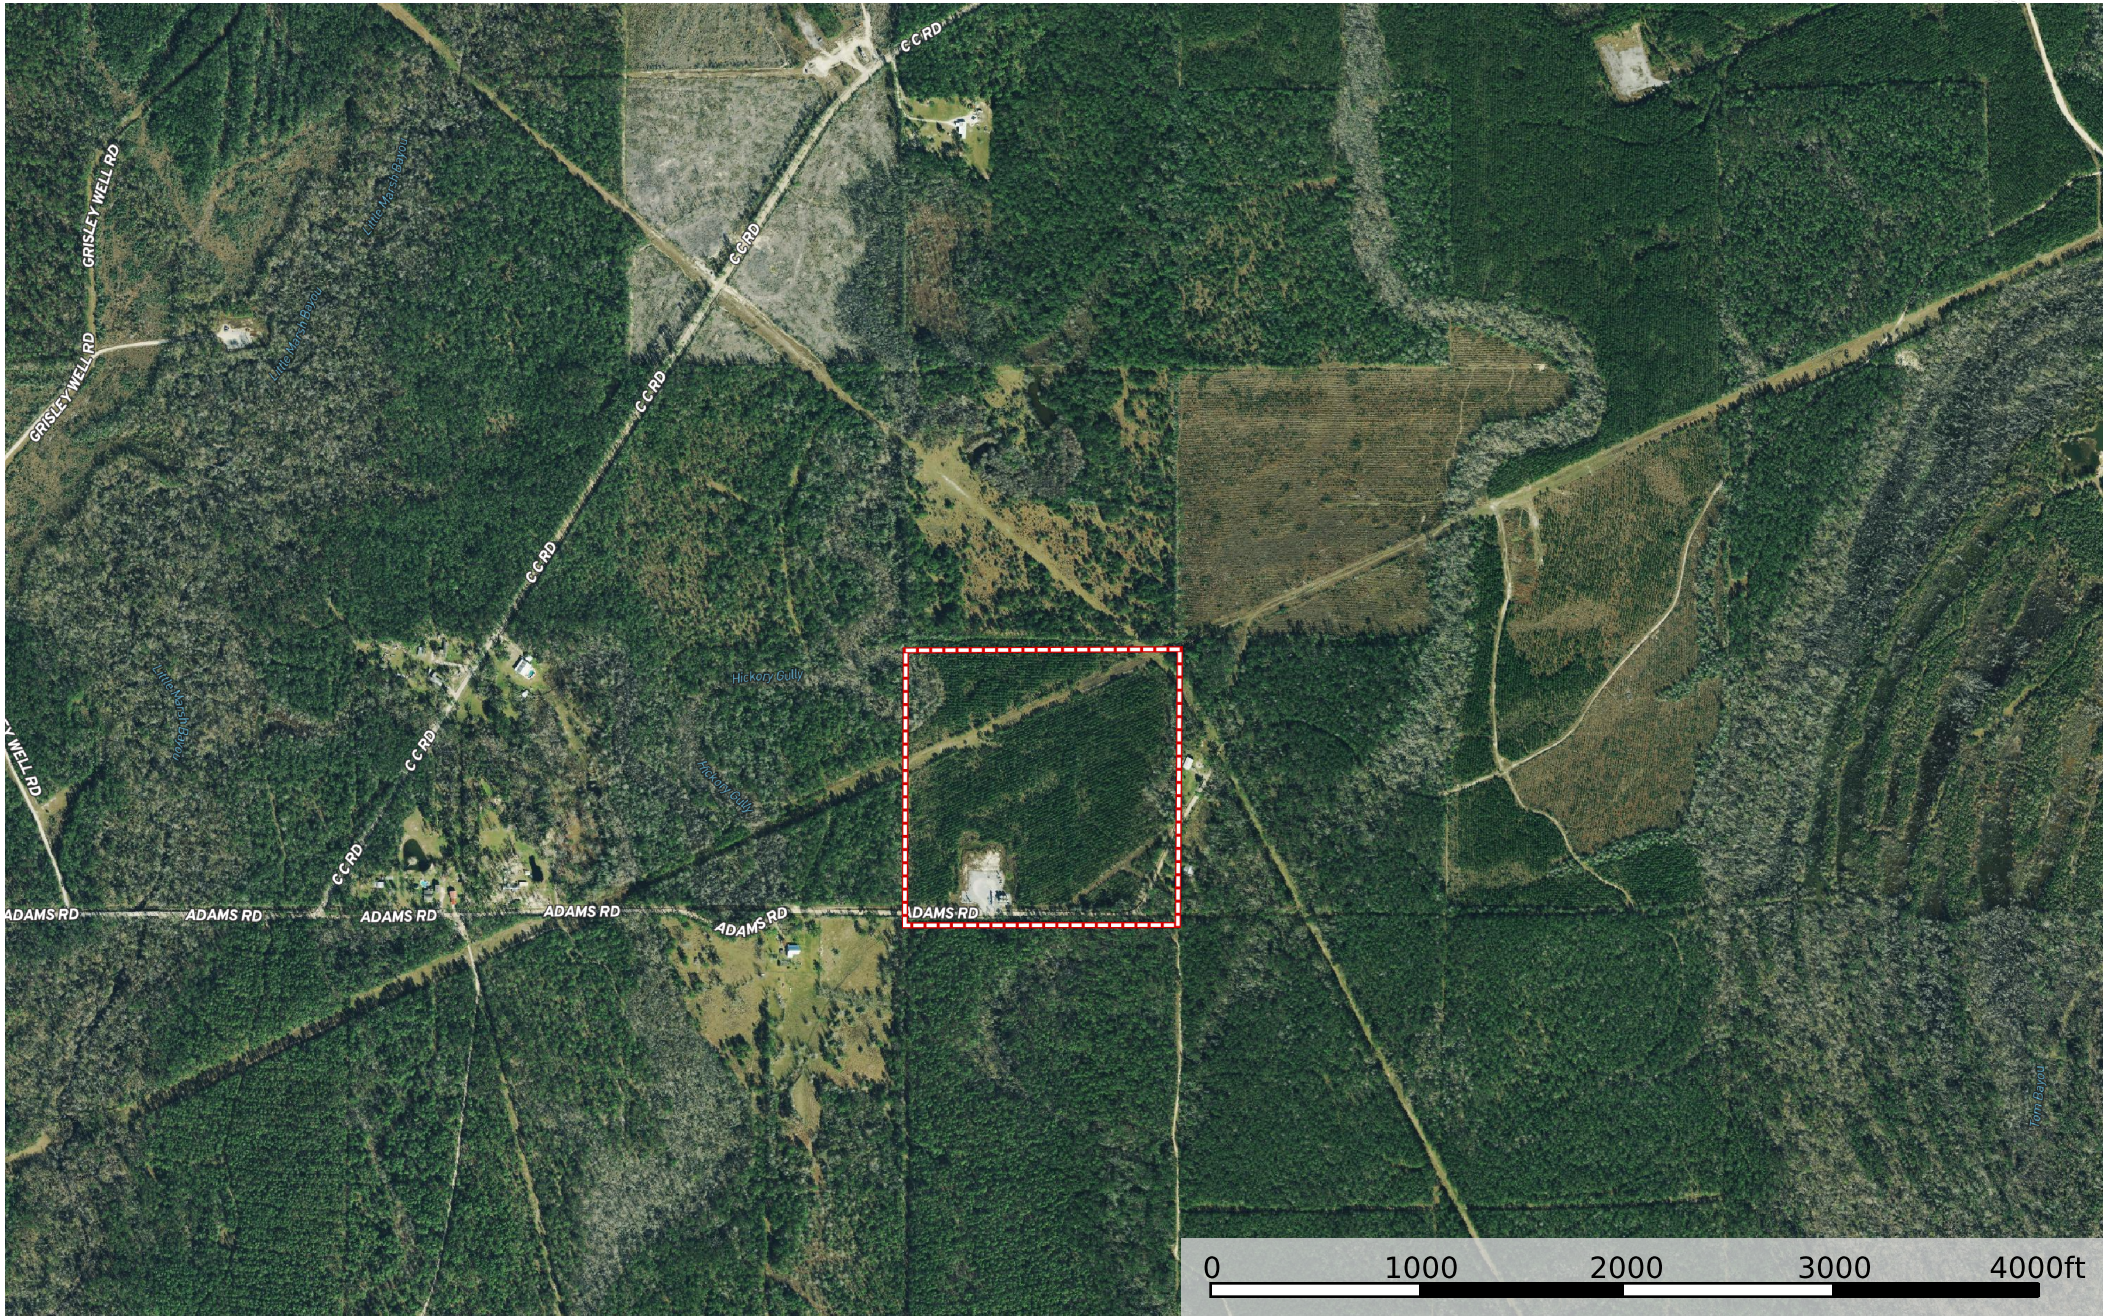

Adams Road Tract, Jefferson Davis Parish, 38+/- Acres

Jefferson Davis Parish, Louisiana, 38 AC +/-

 Boundary