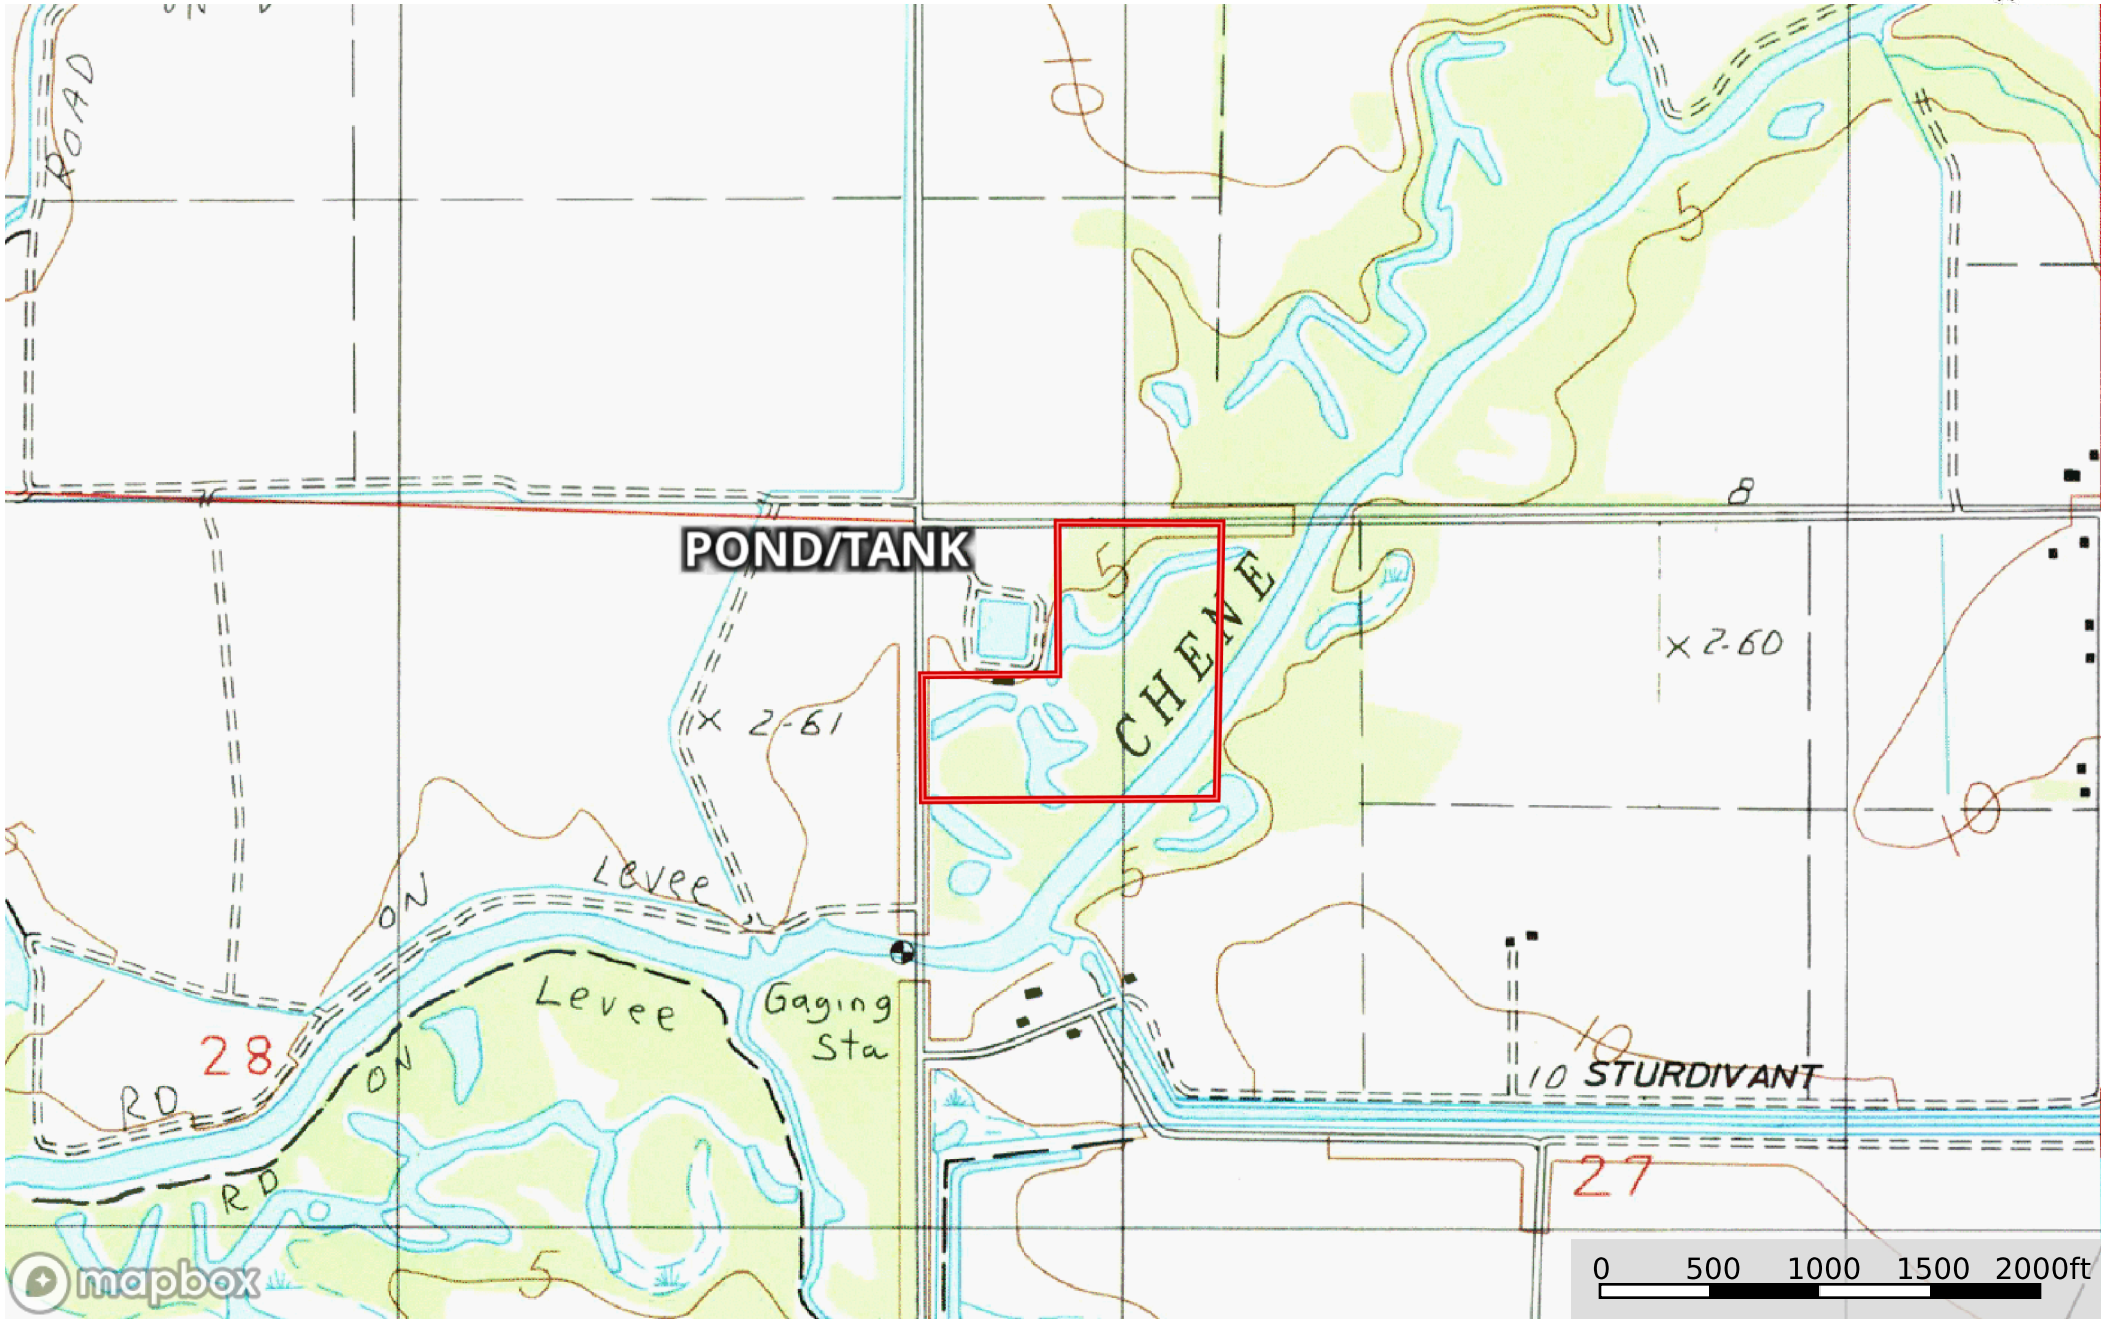

Bayou Chene Woods Tract, Jefferson Davis Parish, 29

Jefferson Davis Parish, Louisiana, 29 AC +/-

Boundary