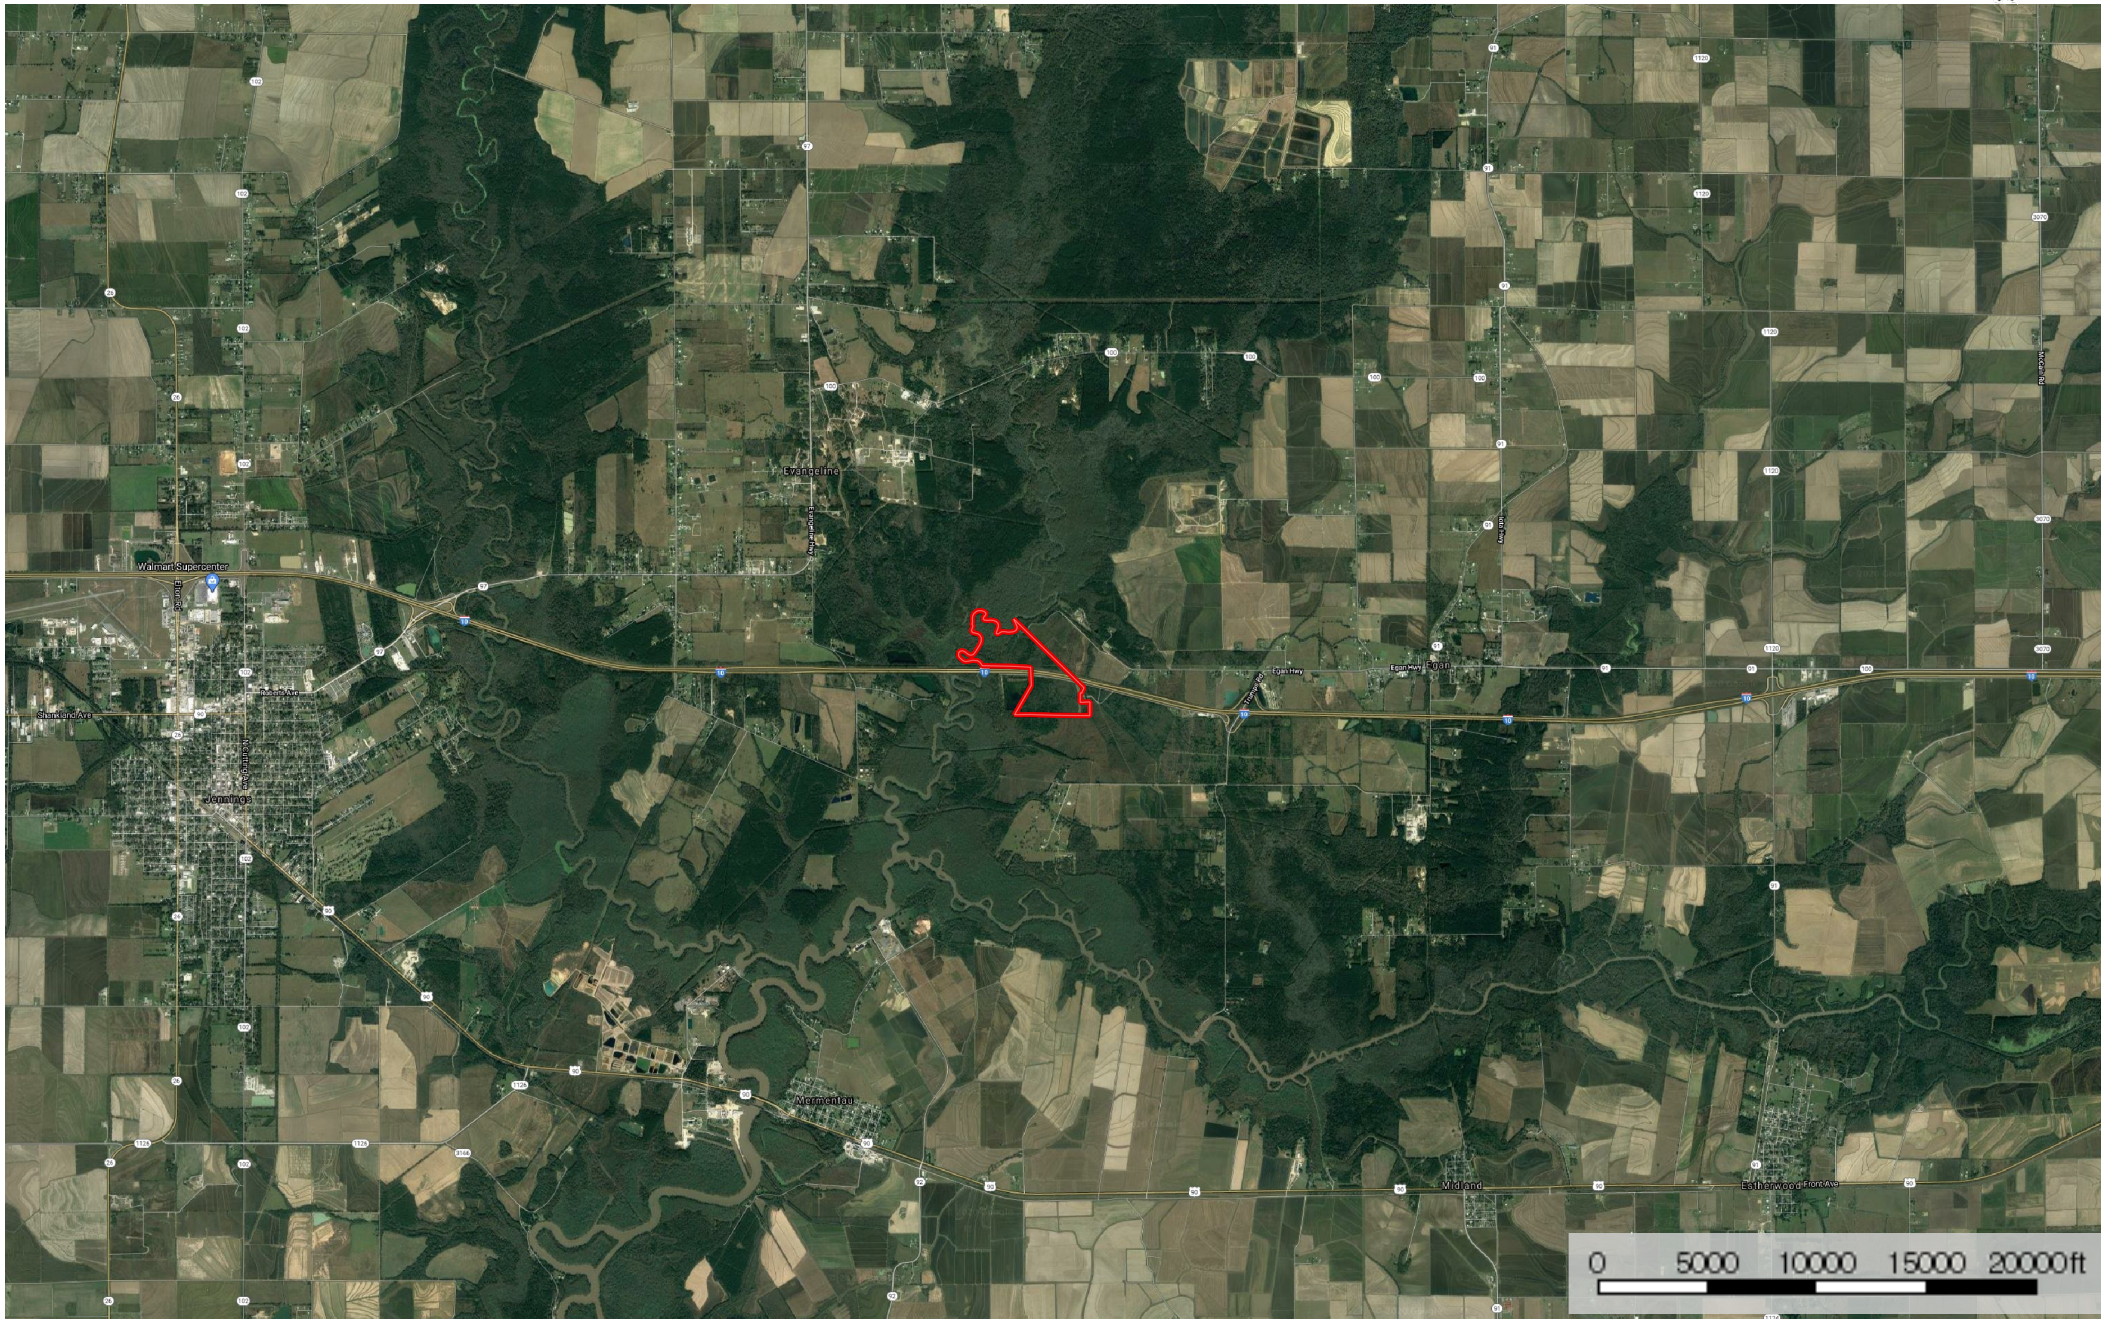

# Bayou des Cannes Tract, Acadia Parish, 176 Acres +/- Acadia Parish, Louisiana, AC +/-

 Boundary

**Pam Pelafigue**  
P: Certified Land Sales Agent

[ppelafigue@mossyoakproperties.com](mailto:ppelafigue@mossyoakproperties.com)