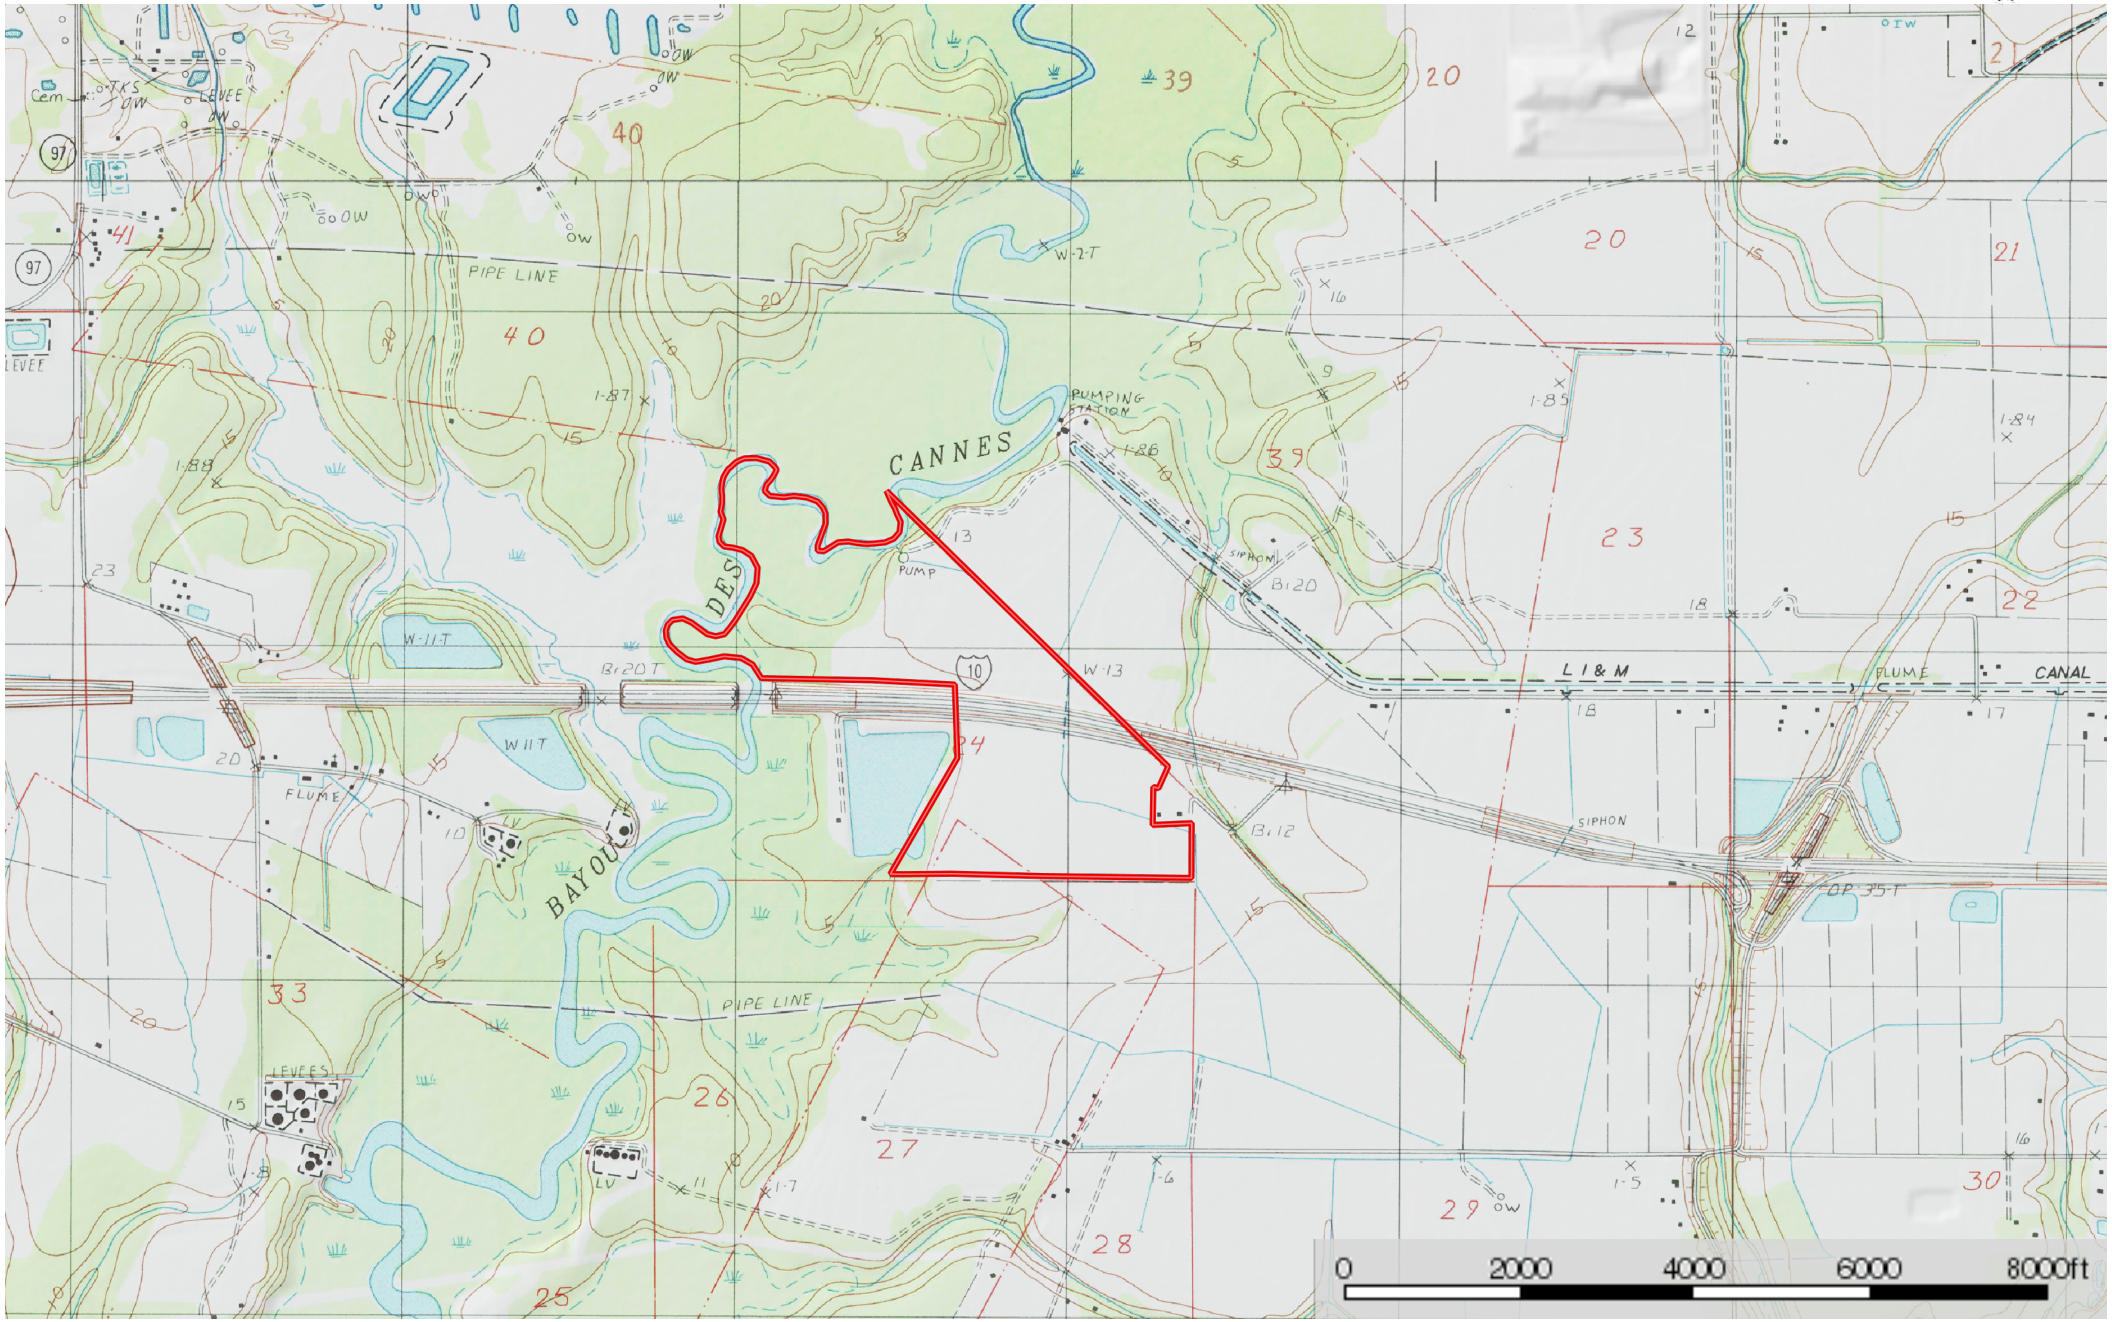

Bayou des Cannes Tract, Acadia Parish, 176 Acres +/- Acadia Parish, Louisiana, AC +/-

 Boundary