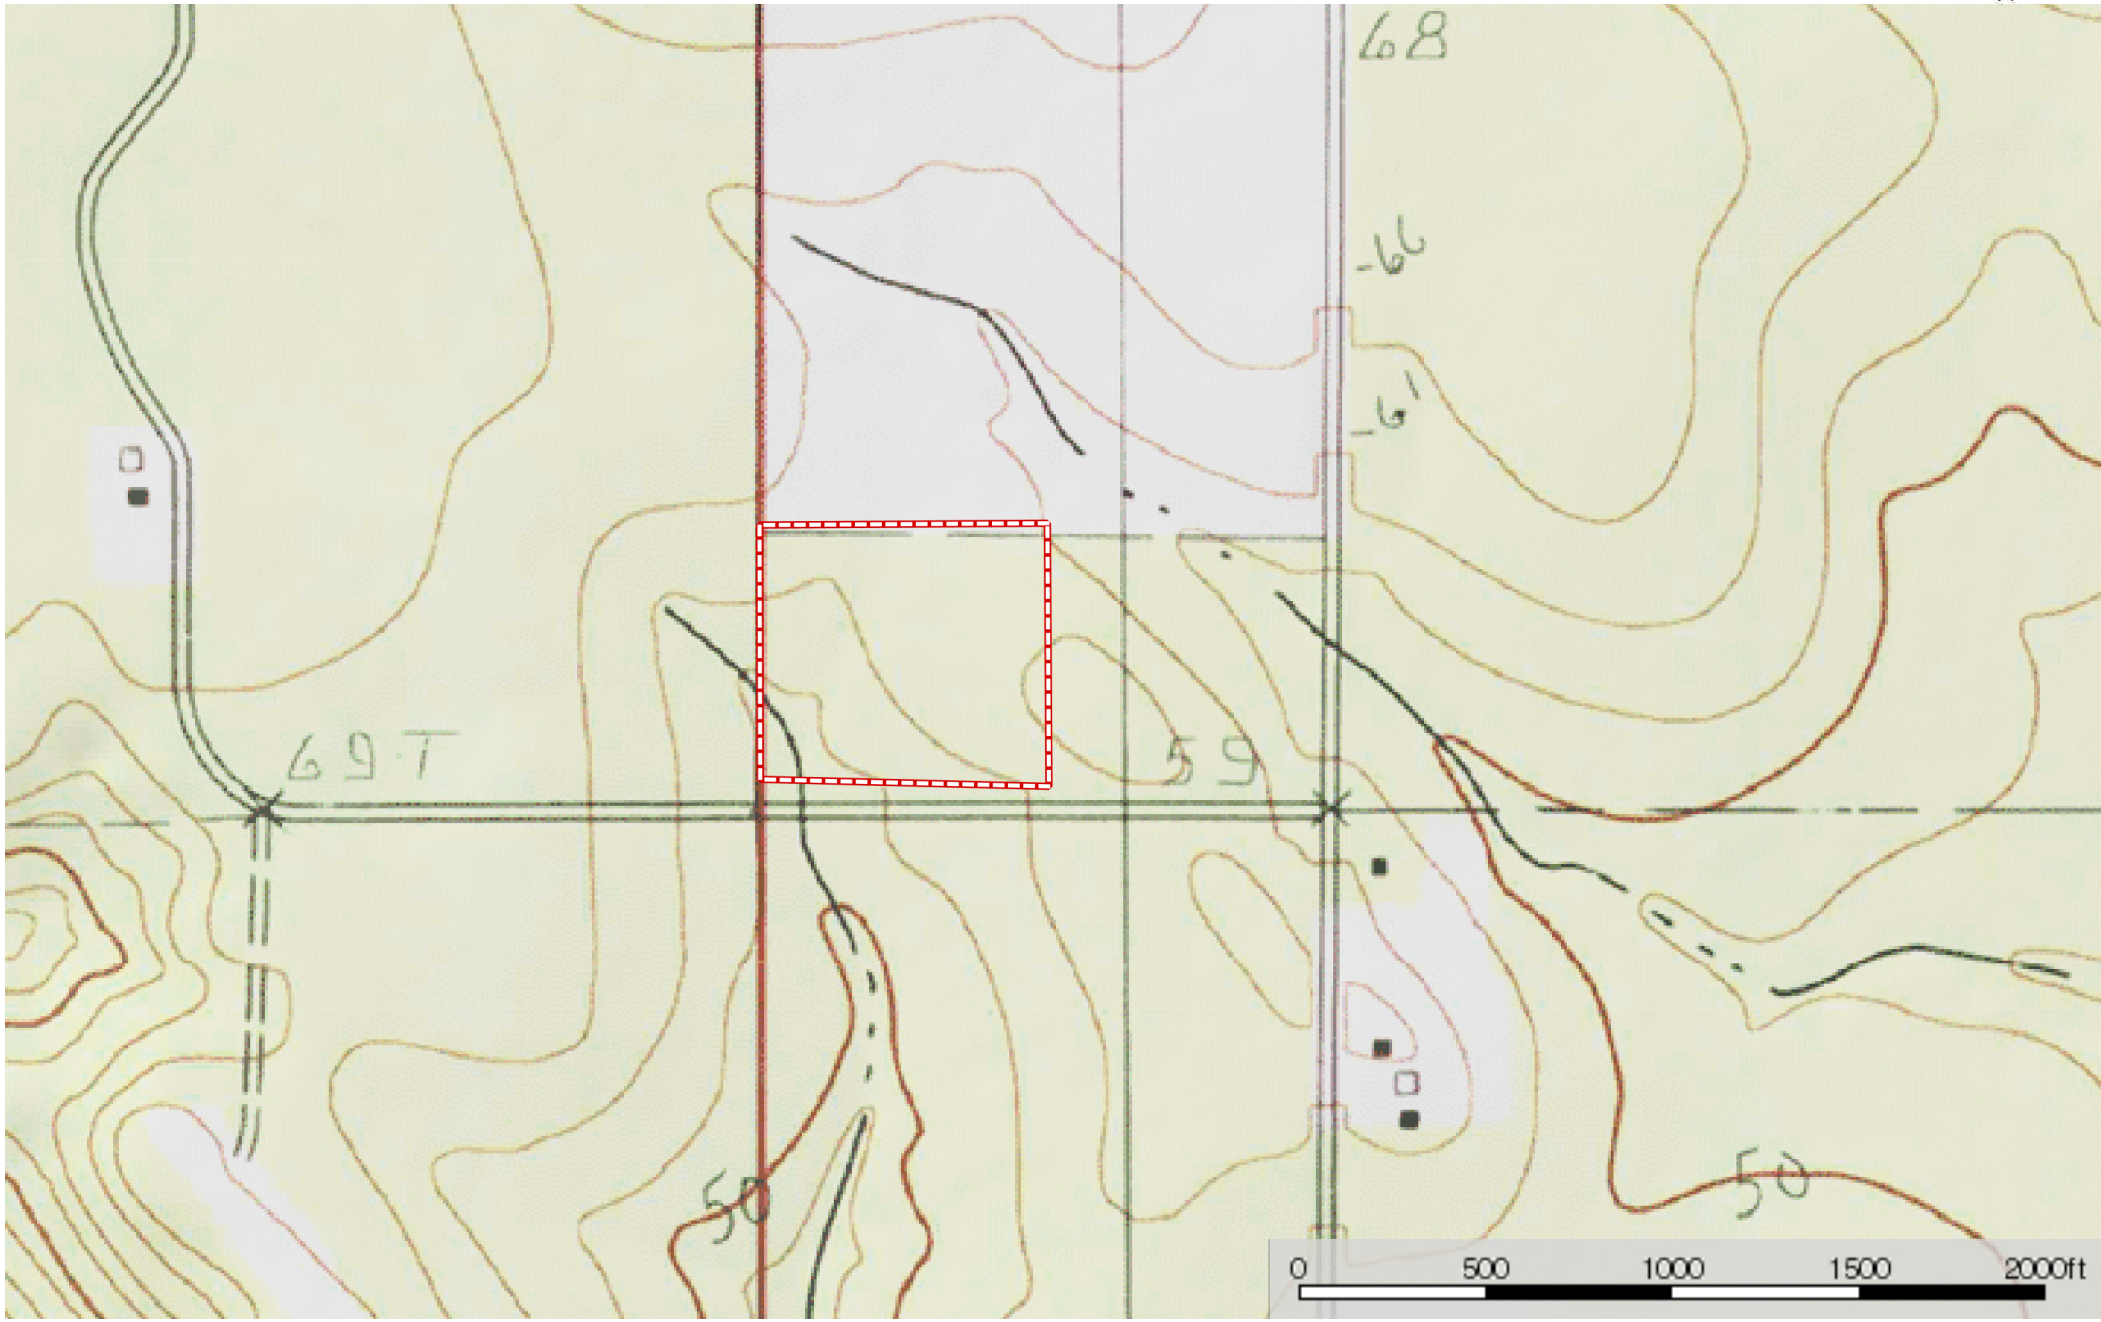

Ward Line Road Tract, Beauregard Parish, 10 Acres +/-
Beauregard Parish, Louisiana, AC +/-

Boundary