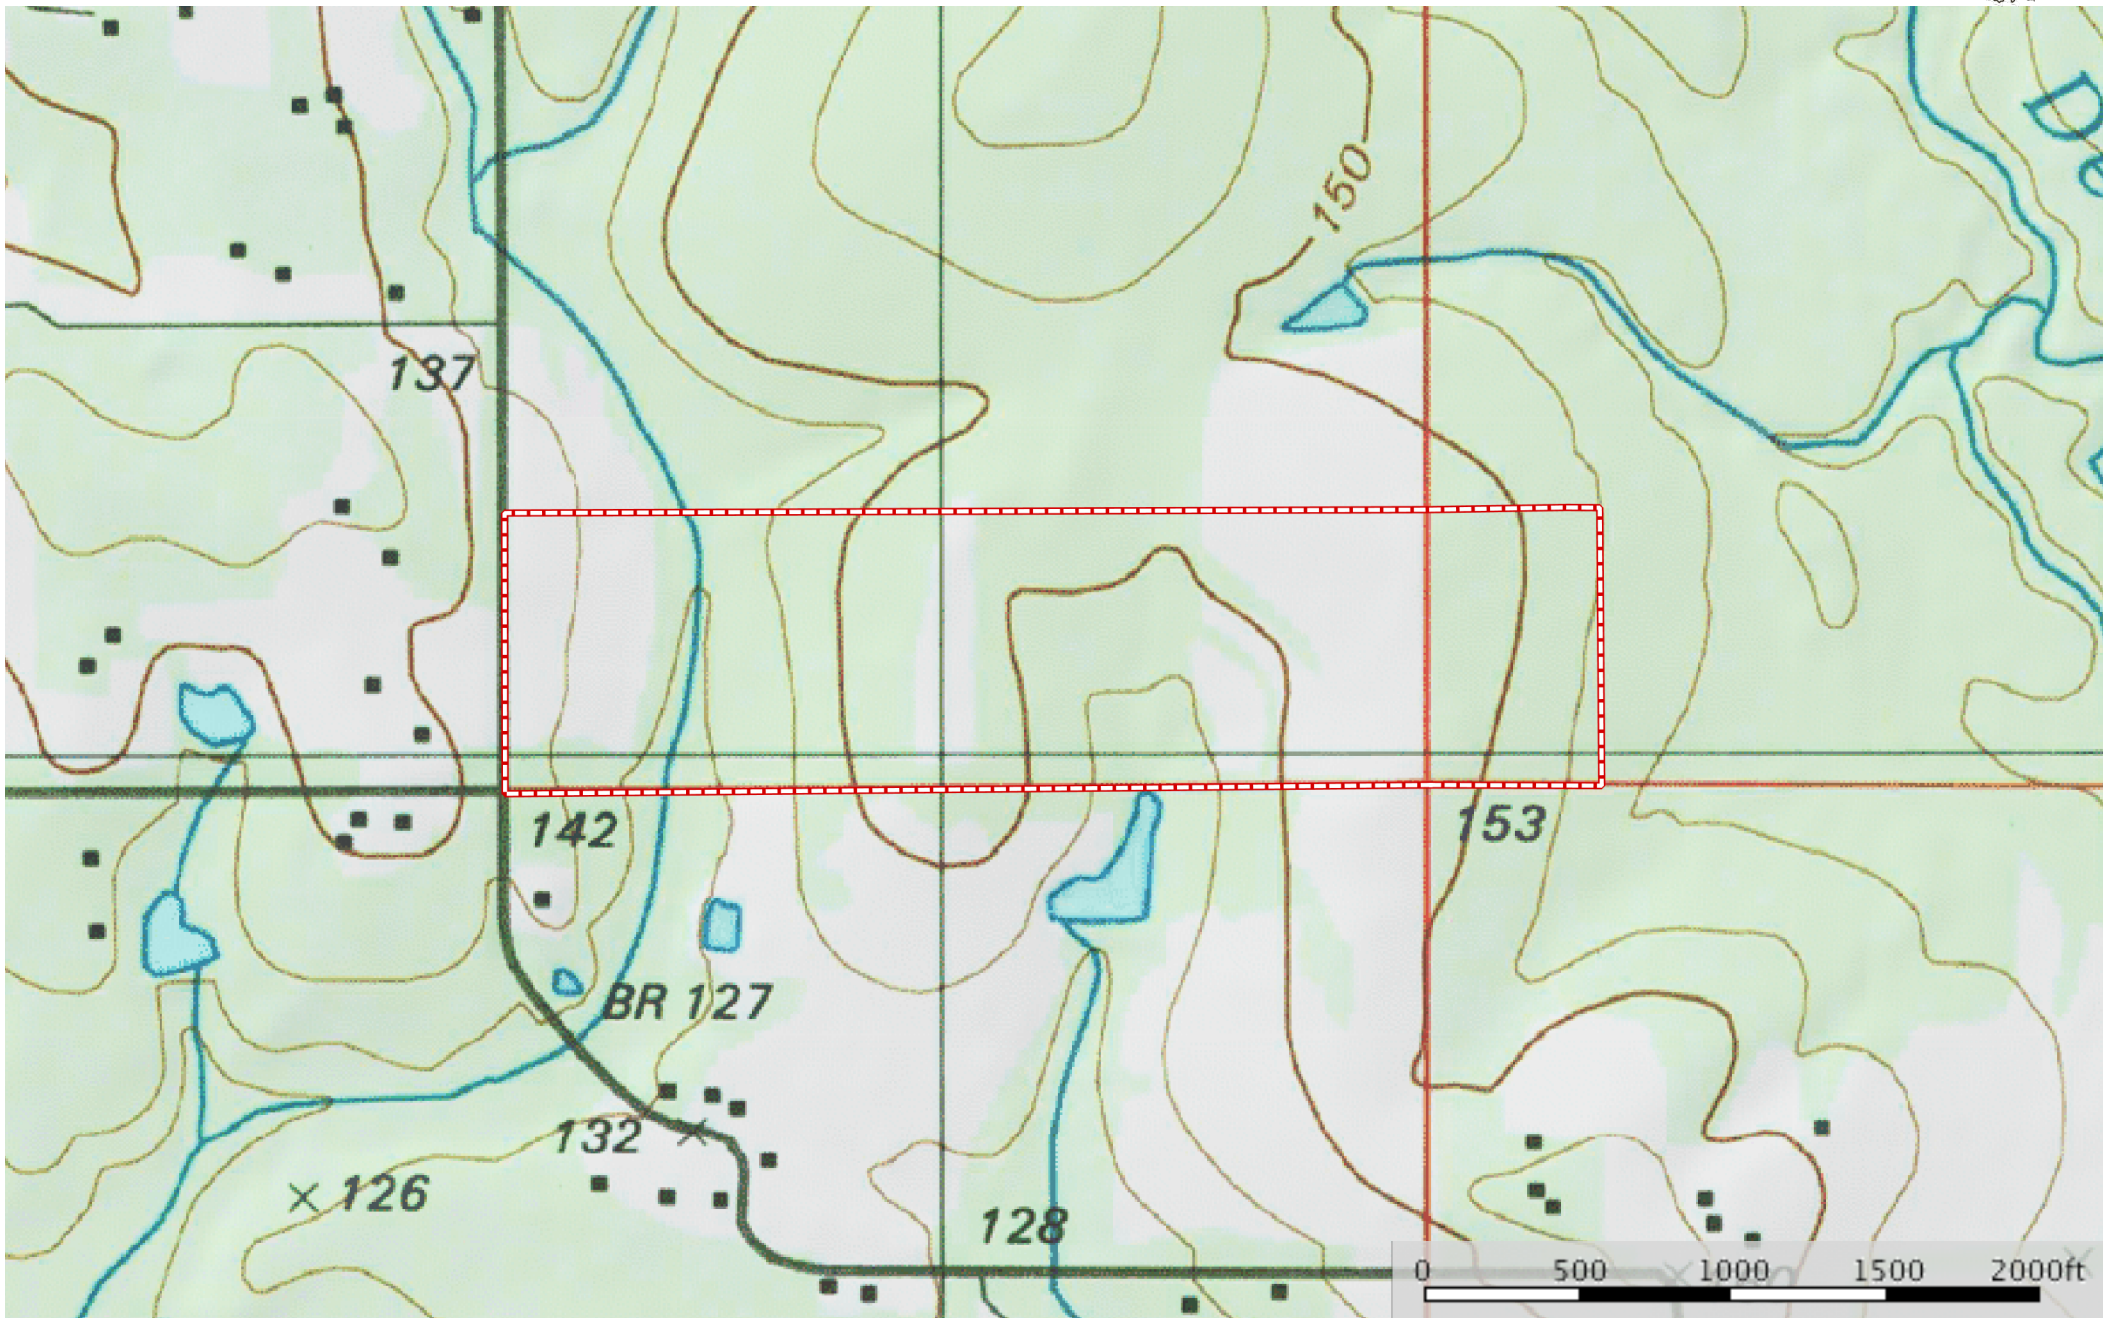

Townsley Road Tract, Beaugard Parish, 57 Acres +/-
Beaugard Parish, Louisiana, 57 AC +/-

 Boundary