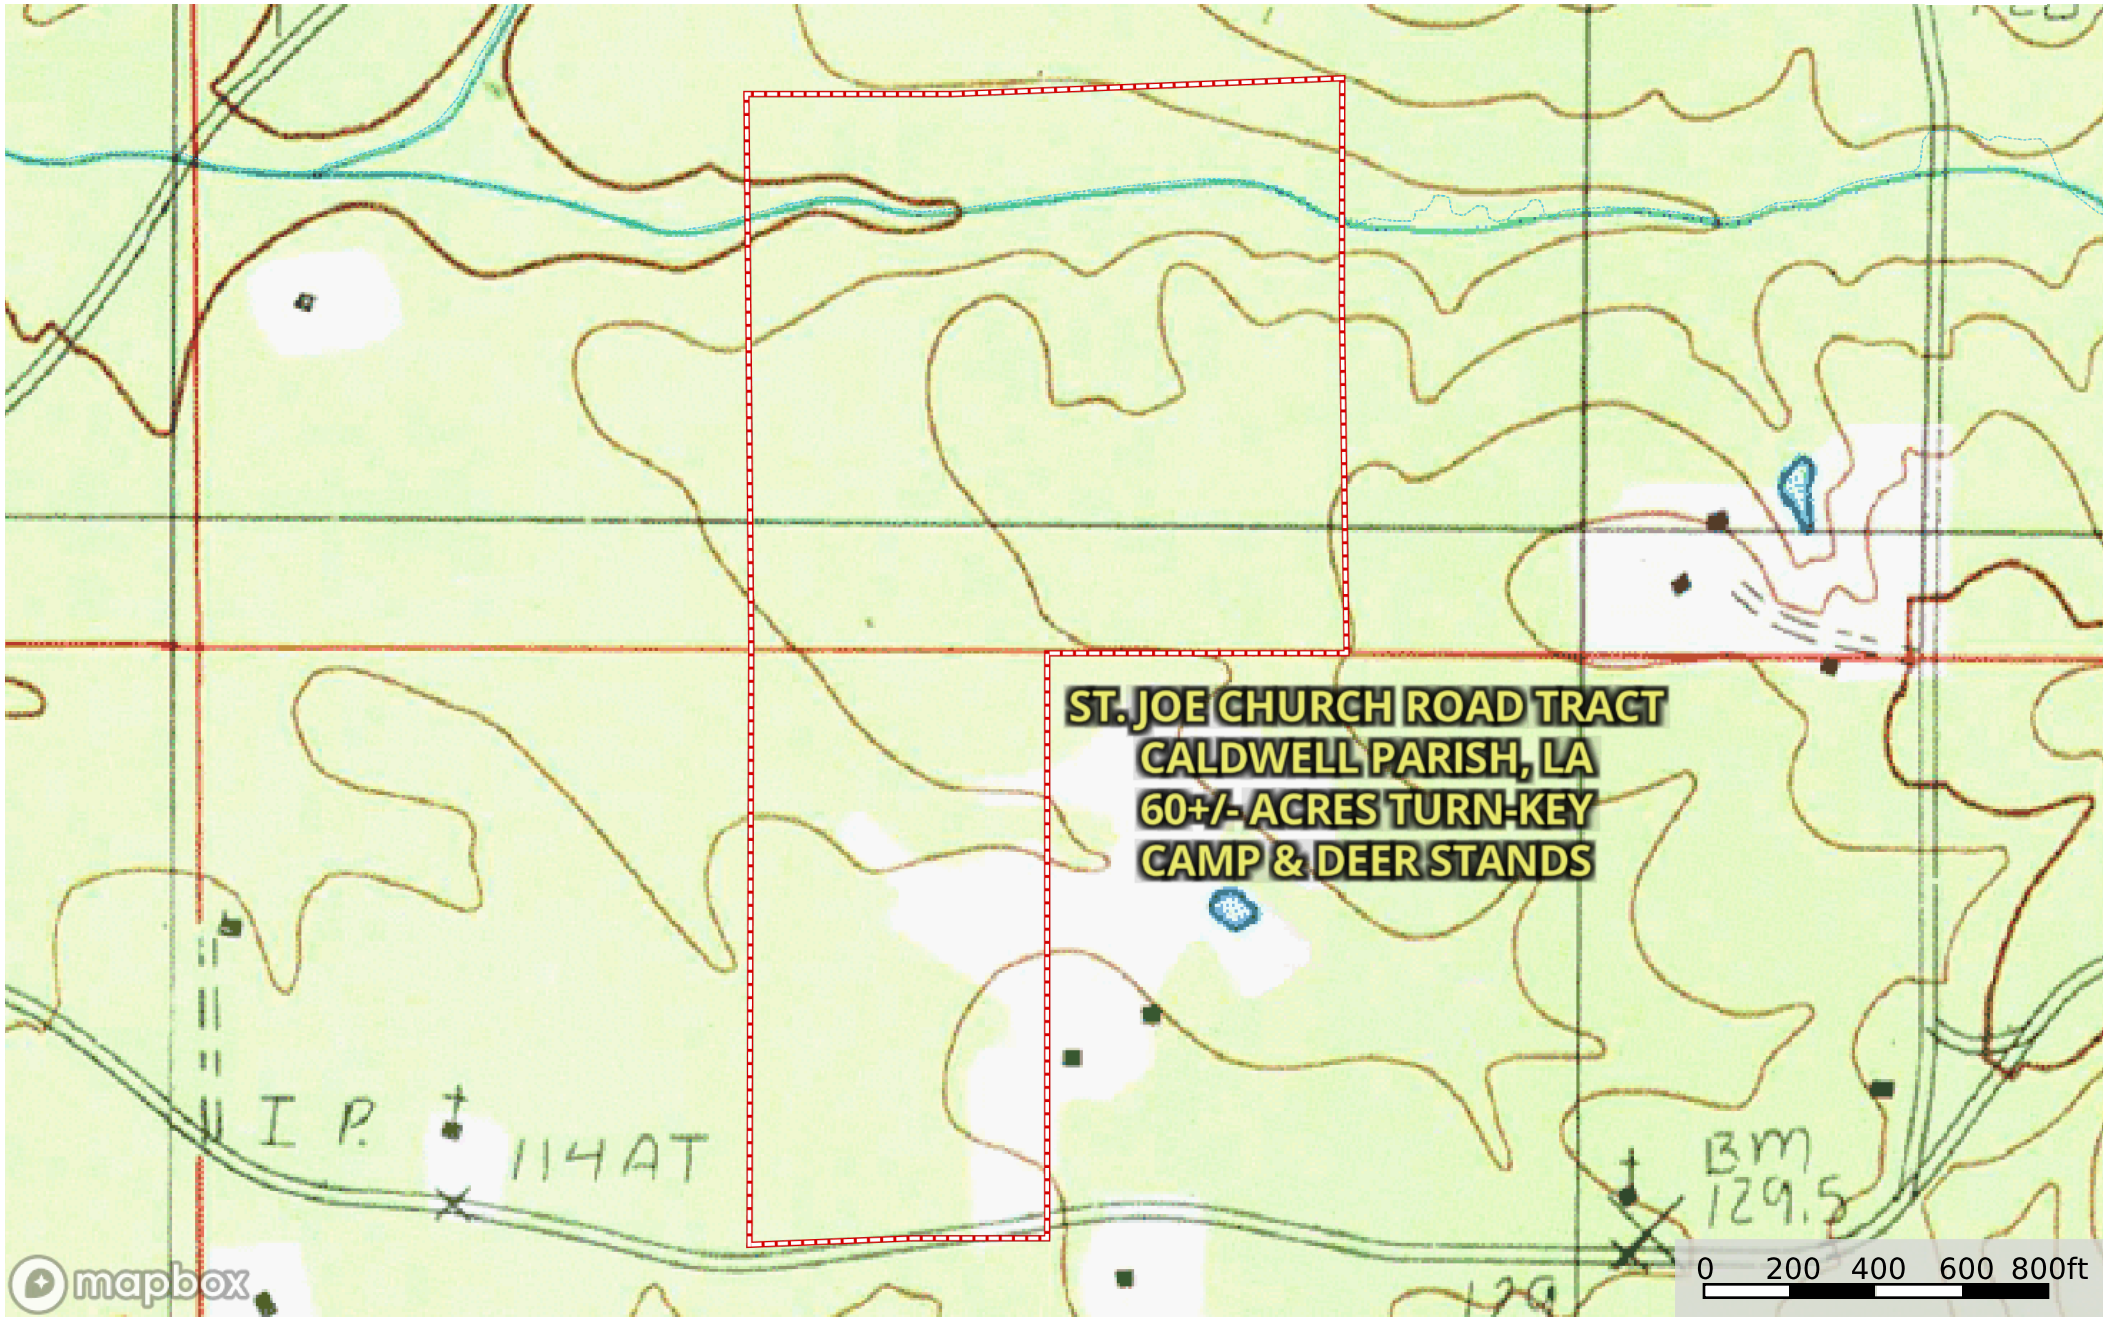

**St. Joe Church Road Tract of Caldwell Parish**  
Caldwell Parish, Louisiana, 60 AC +/-

 Boundary  Stream, Intermittent  River/Creek  Water Body