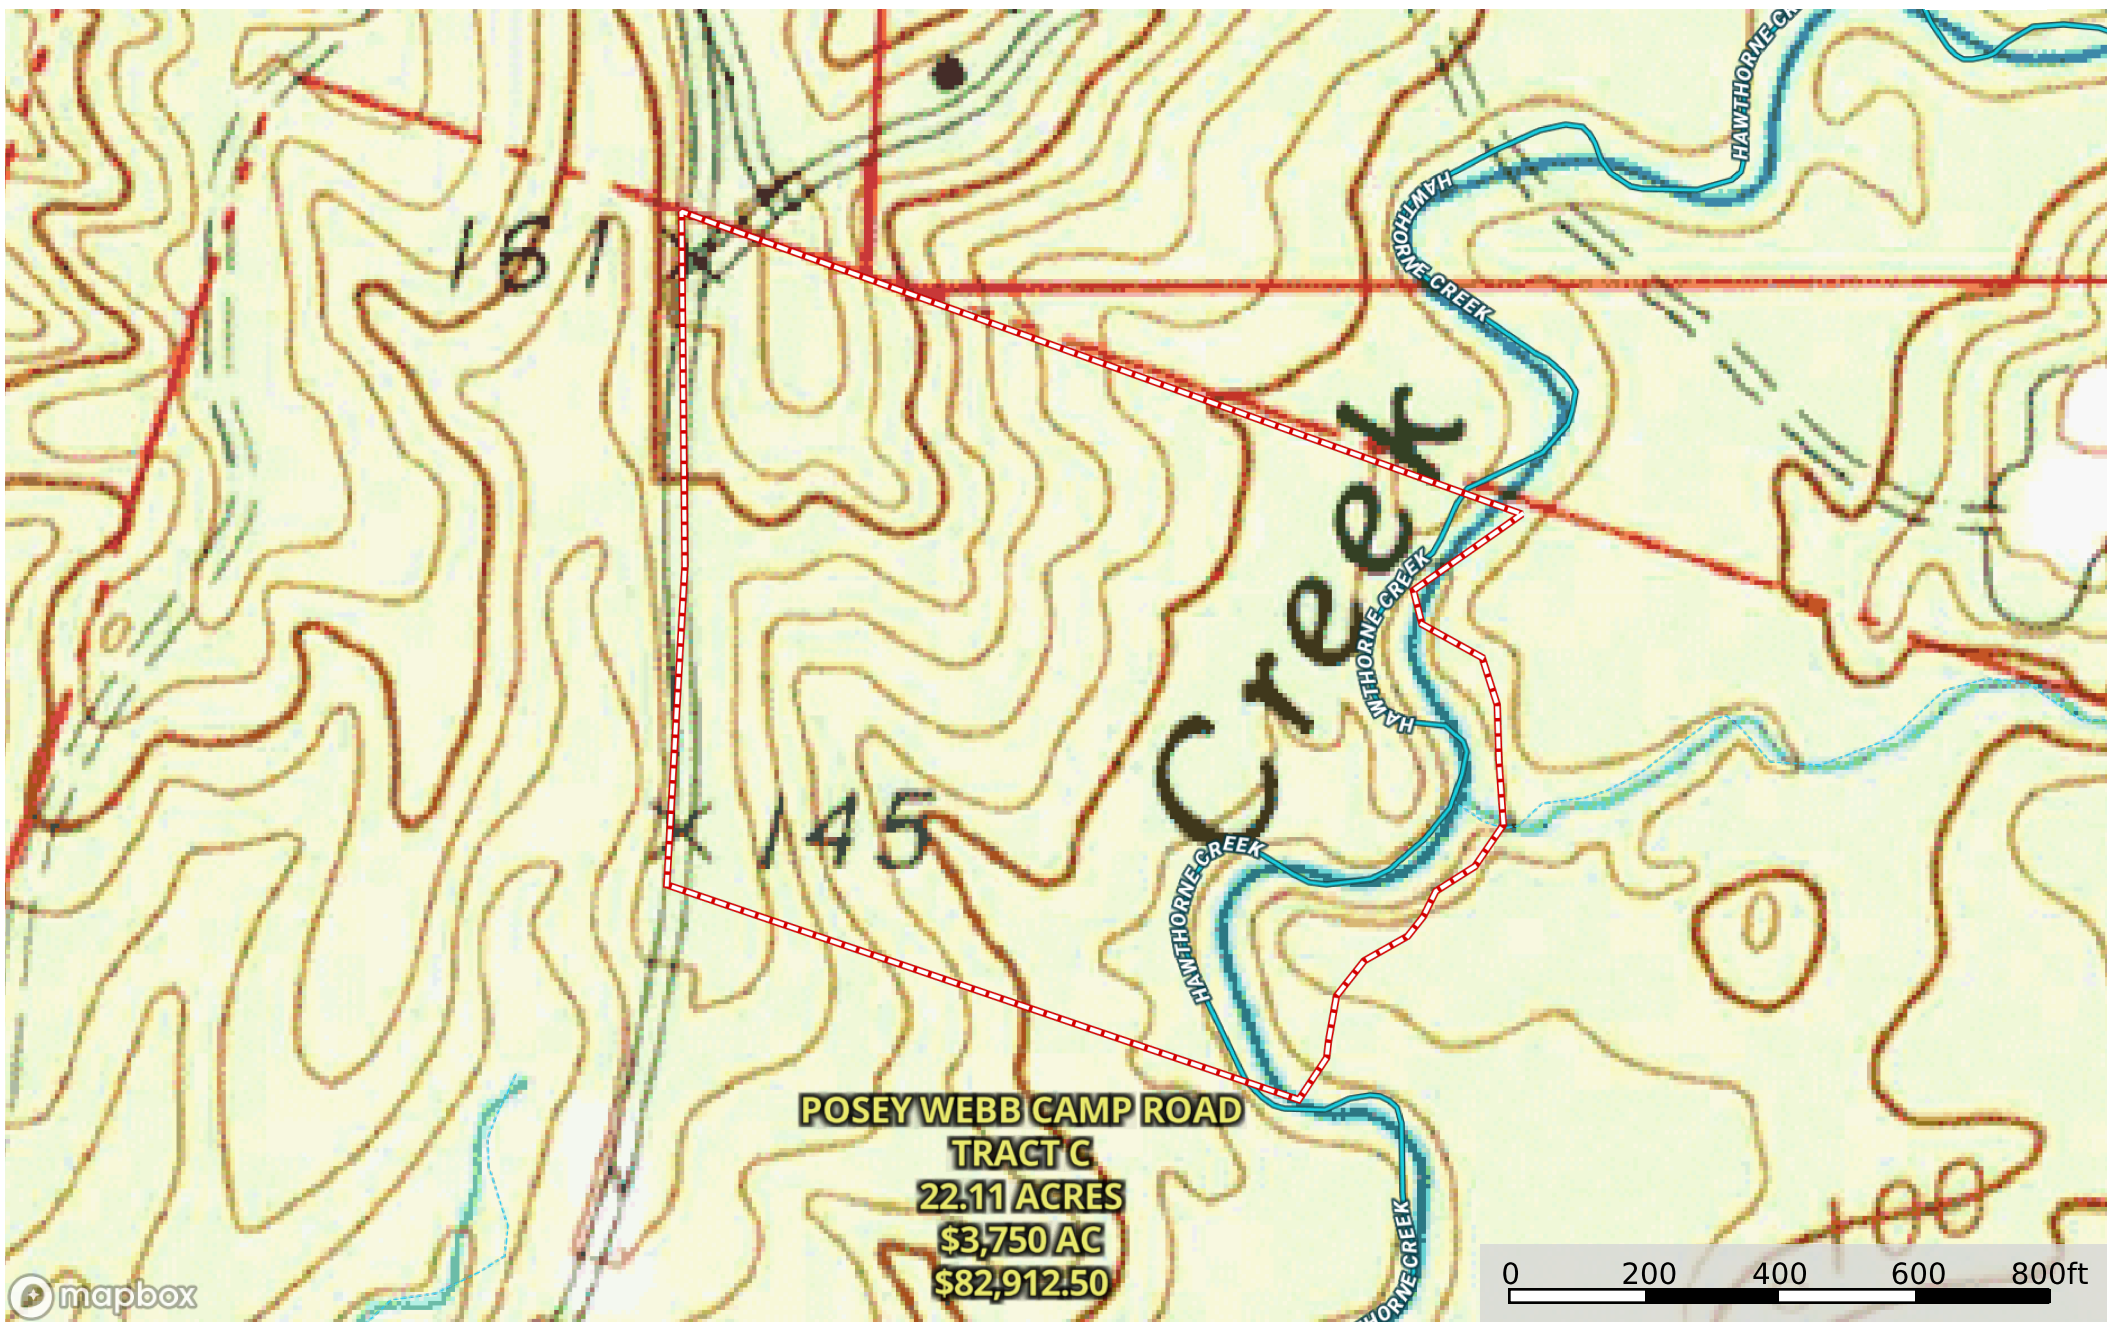

**Posey Webb Camp Road Tract C**  
Catahoula Parish, Louisiana, 22.11 AC +/-

- Boundary
- Stream, Intermittent
- River/Creek
- Water Body