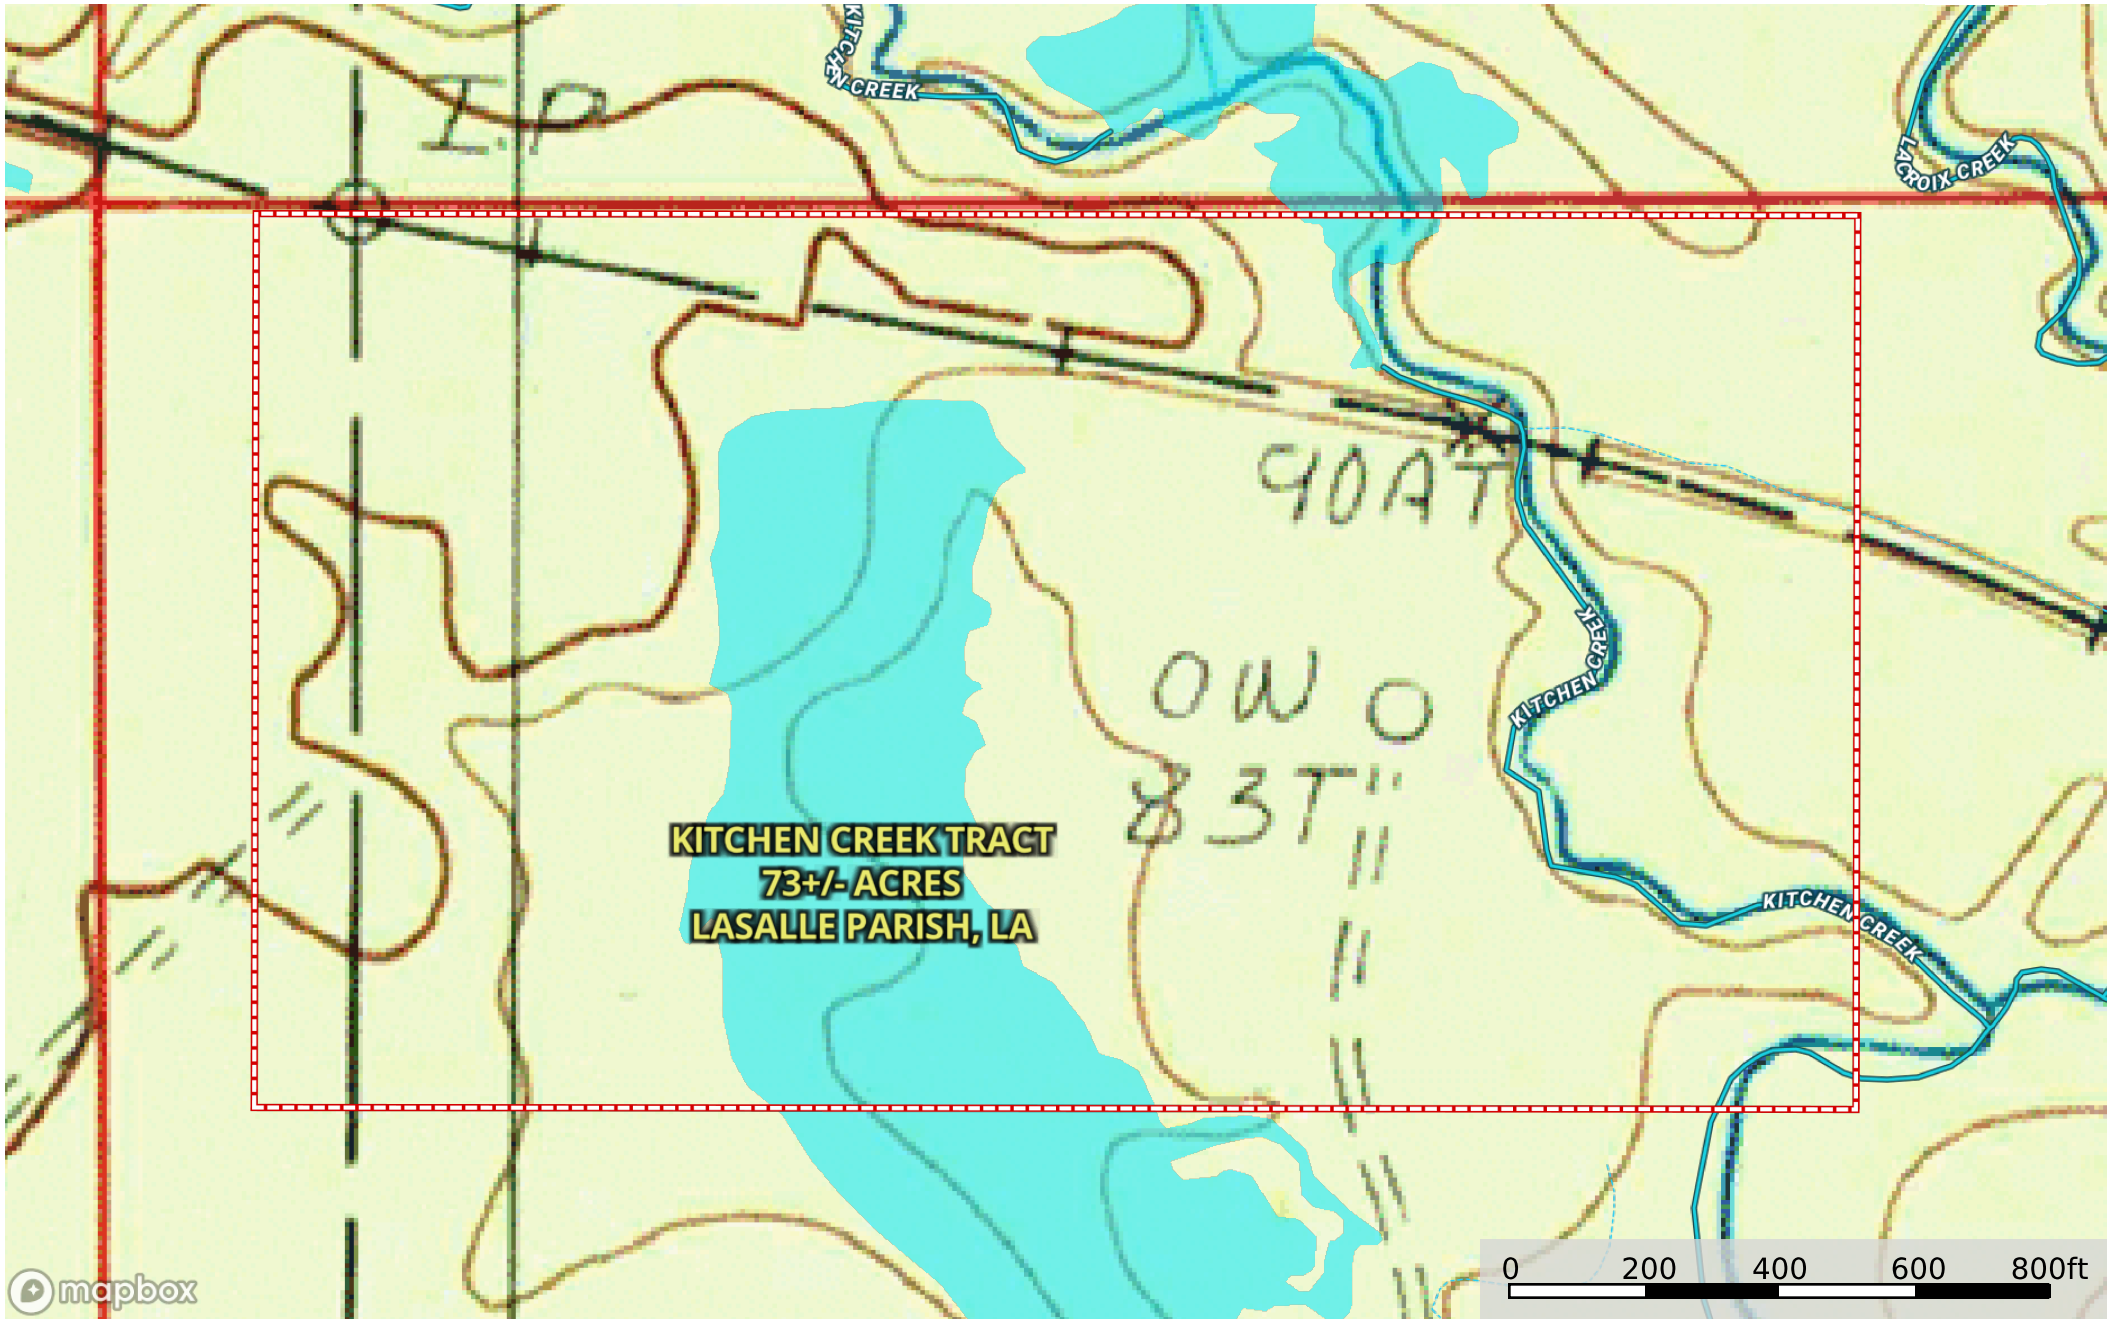

Kitchen Creek Tract

La Salle Parish, Louisiana, 63 AC +/-

- Boundary
- Stream, Intermittent
- River/Creek
- Water Body