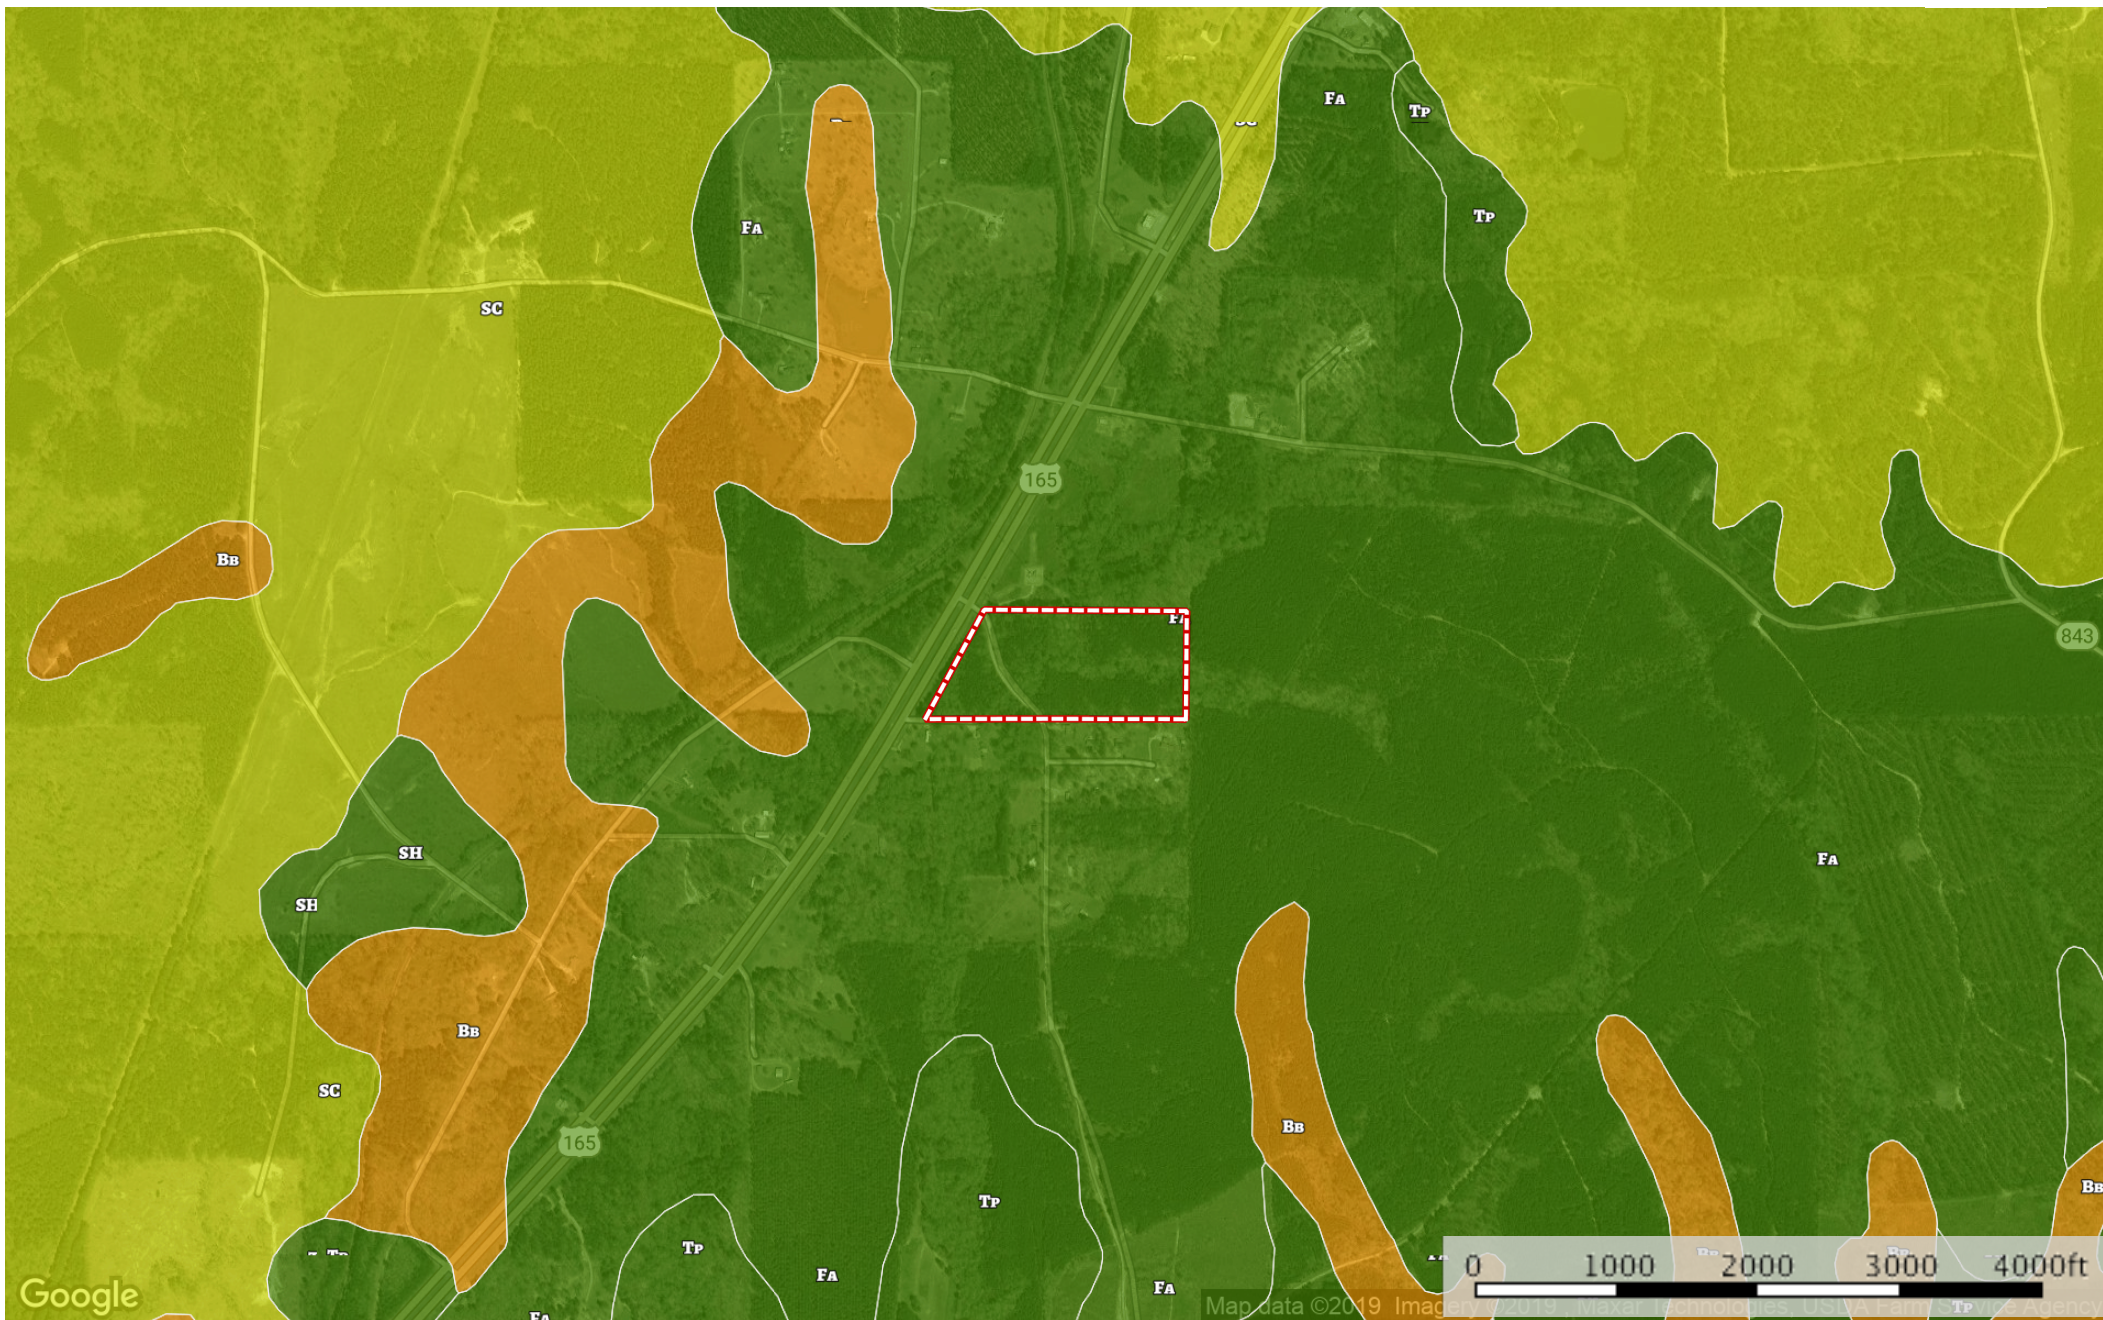

Bass Road Tract

Caldwell Parish, Louisiana, 22 AC +/-

 Boundary