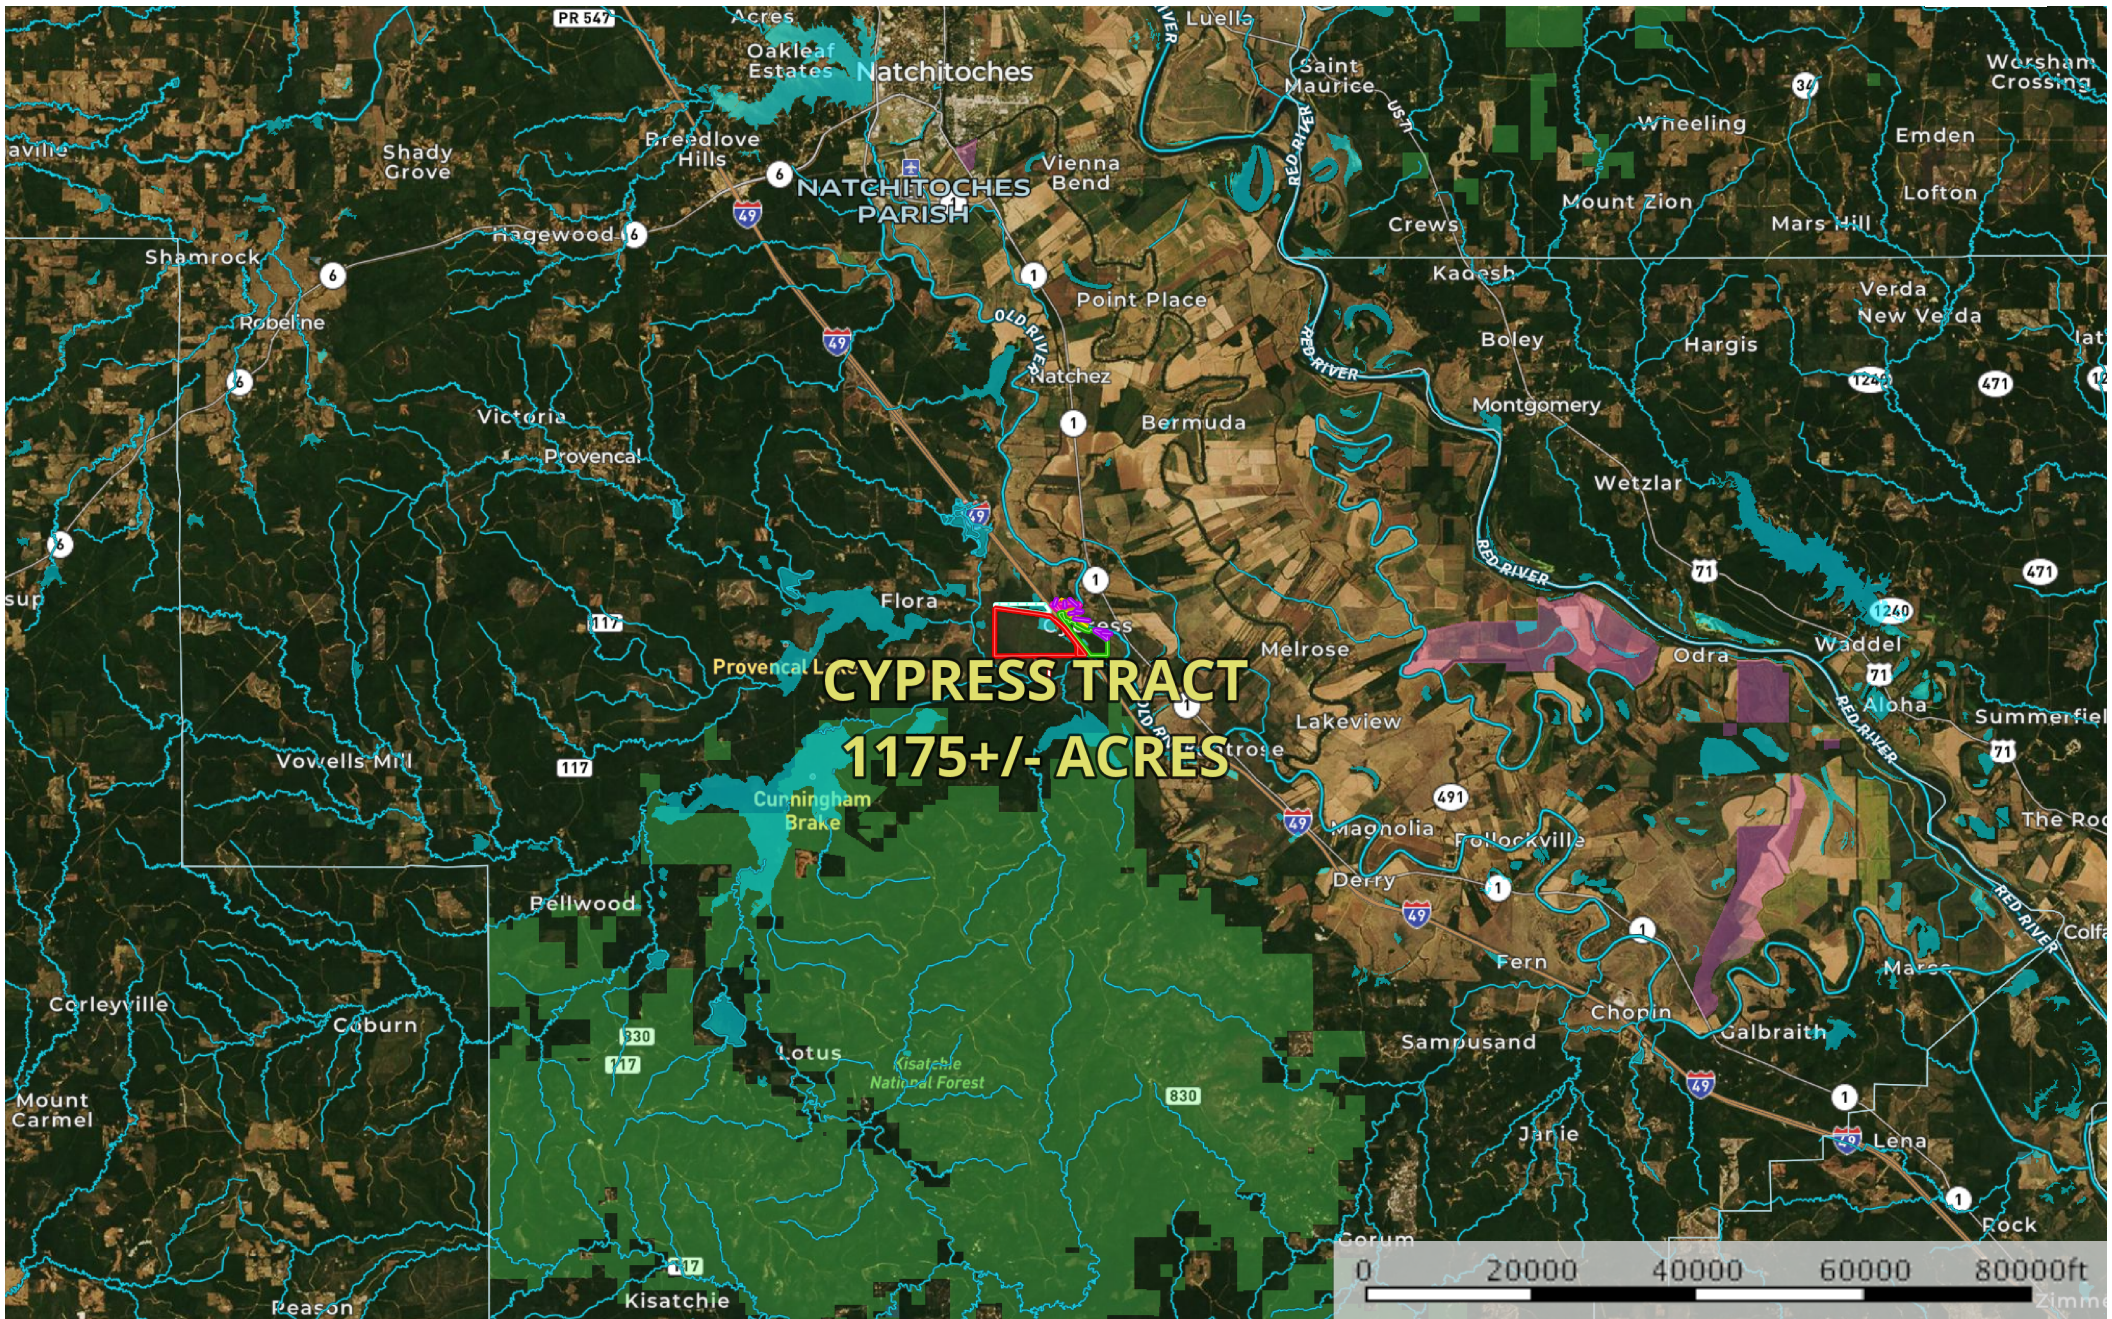

Cypress Tract of Natchitoches Parish - Tracts #1 - #7

Natchitoches Parish, Louisiana, 1175 AC +/-

- Pipeline
- Primary Road
- Boundary
- Boundary
- Boundary
- Boundary
- Boundary
- Boundary
- Boundary
- Boundary
- Forest Service
- State Land
- Fish and Wildlife
- National Park
- Other
- BLM
- Stream, Intermittent
- River/Creek
- Water Body