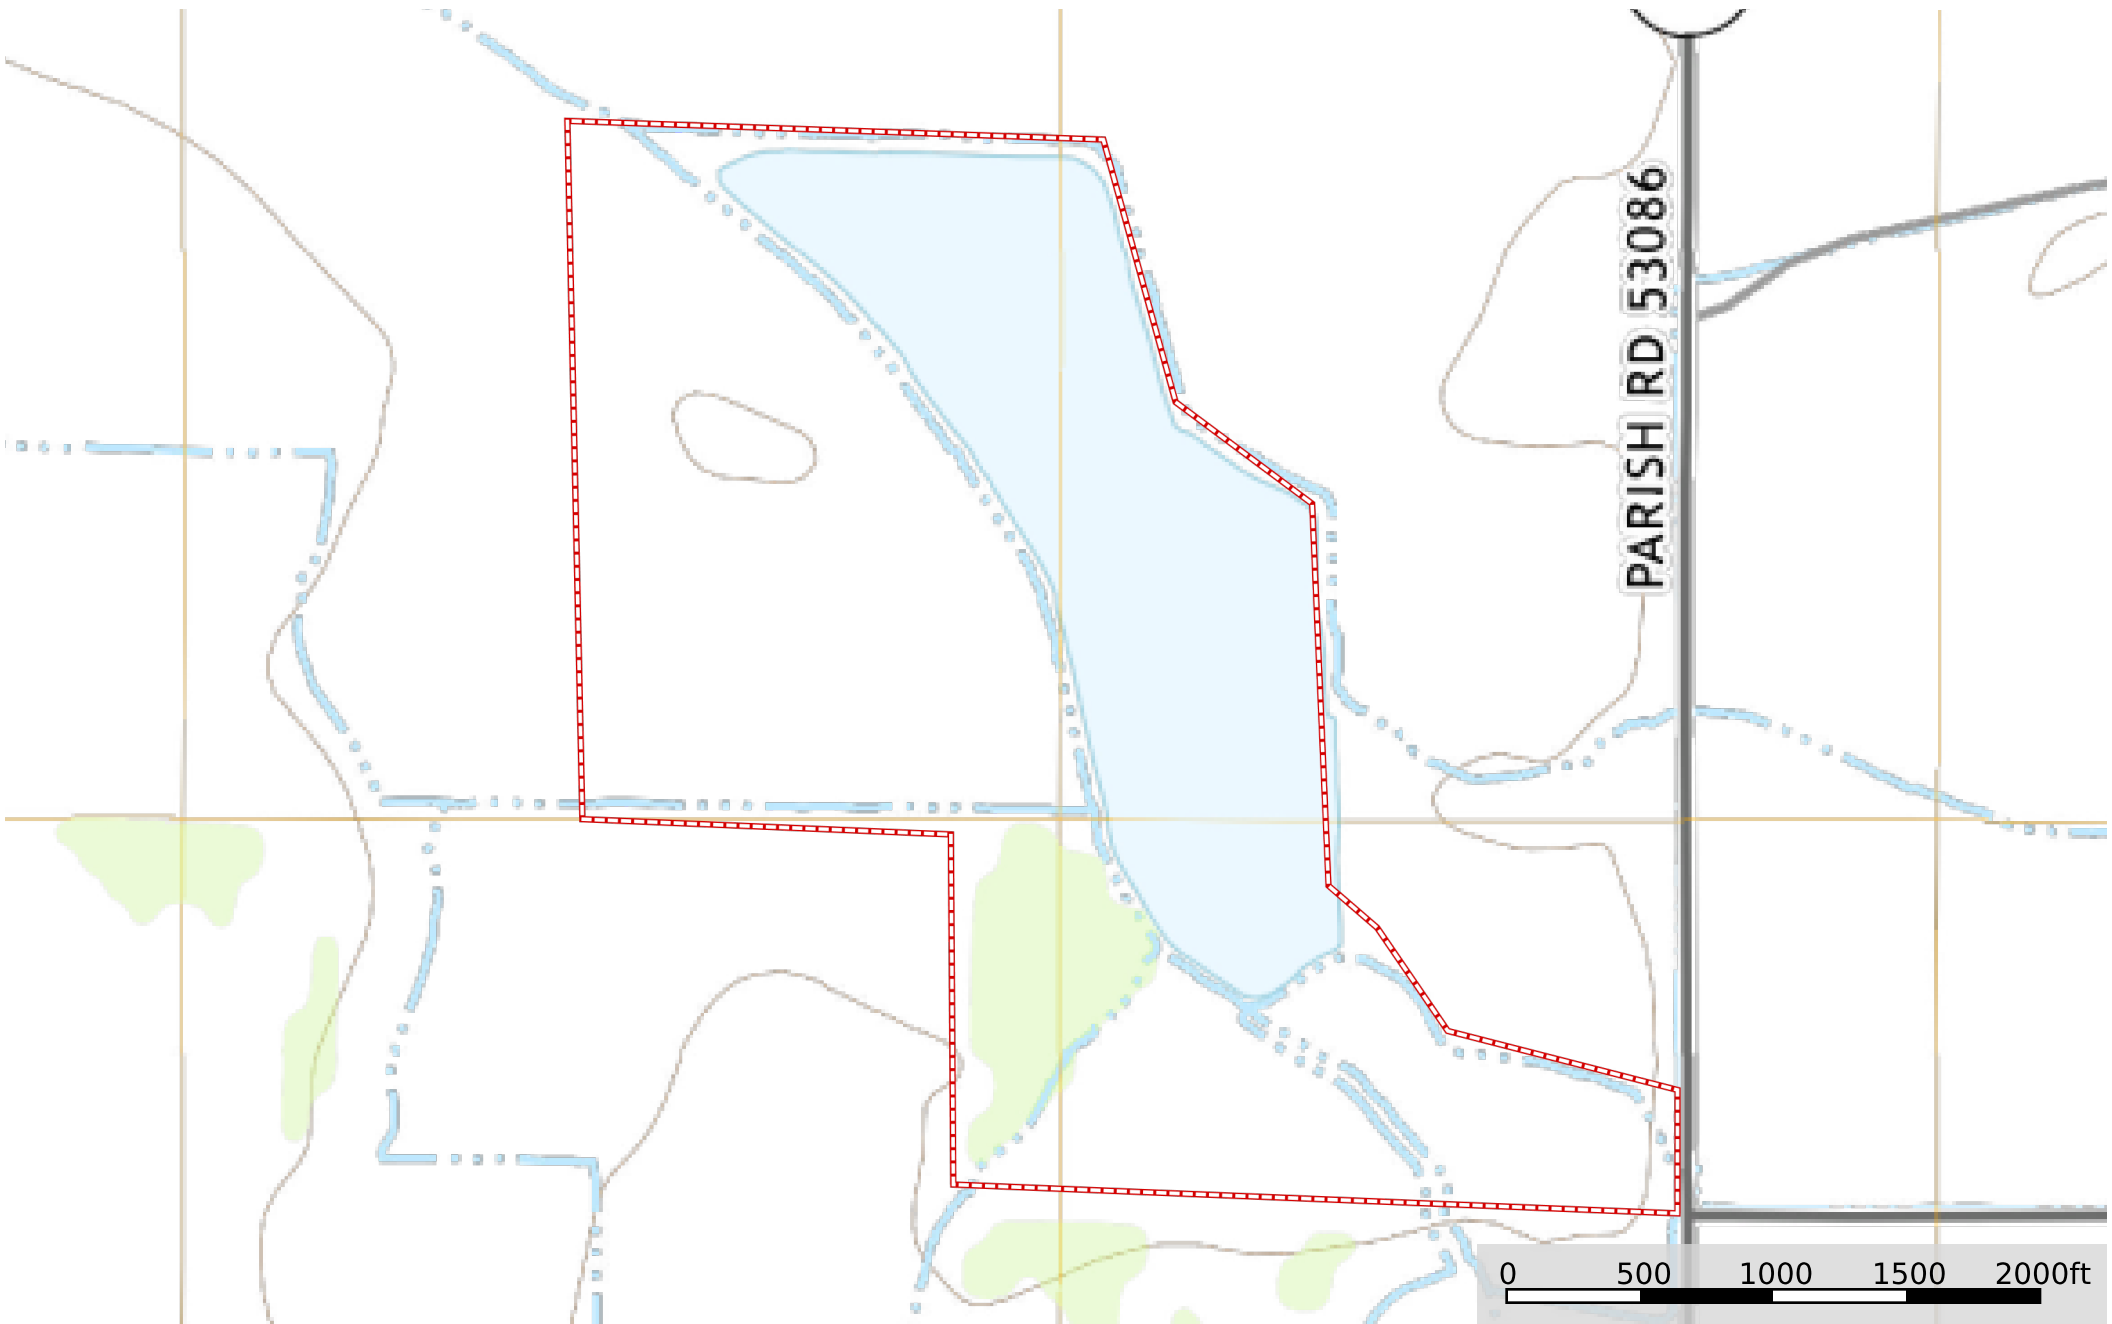

Hwy 3086 Tract Private

Louisiana, AC +/-

 Boundary

Mario Vice

 The information contained herein was obtained from sources deemed to be reliable. Land id™ Services makes no warranties or guarantees as to the completeness or accuracy thereof.