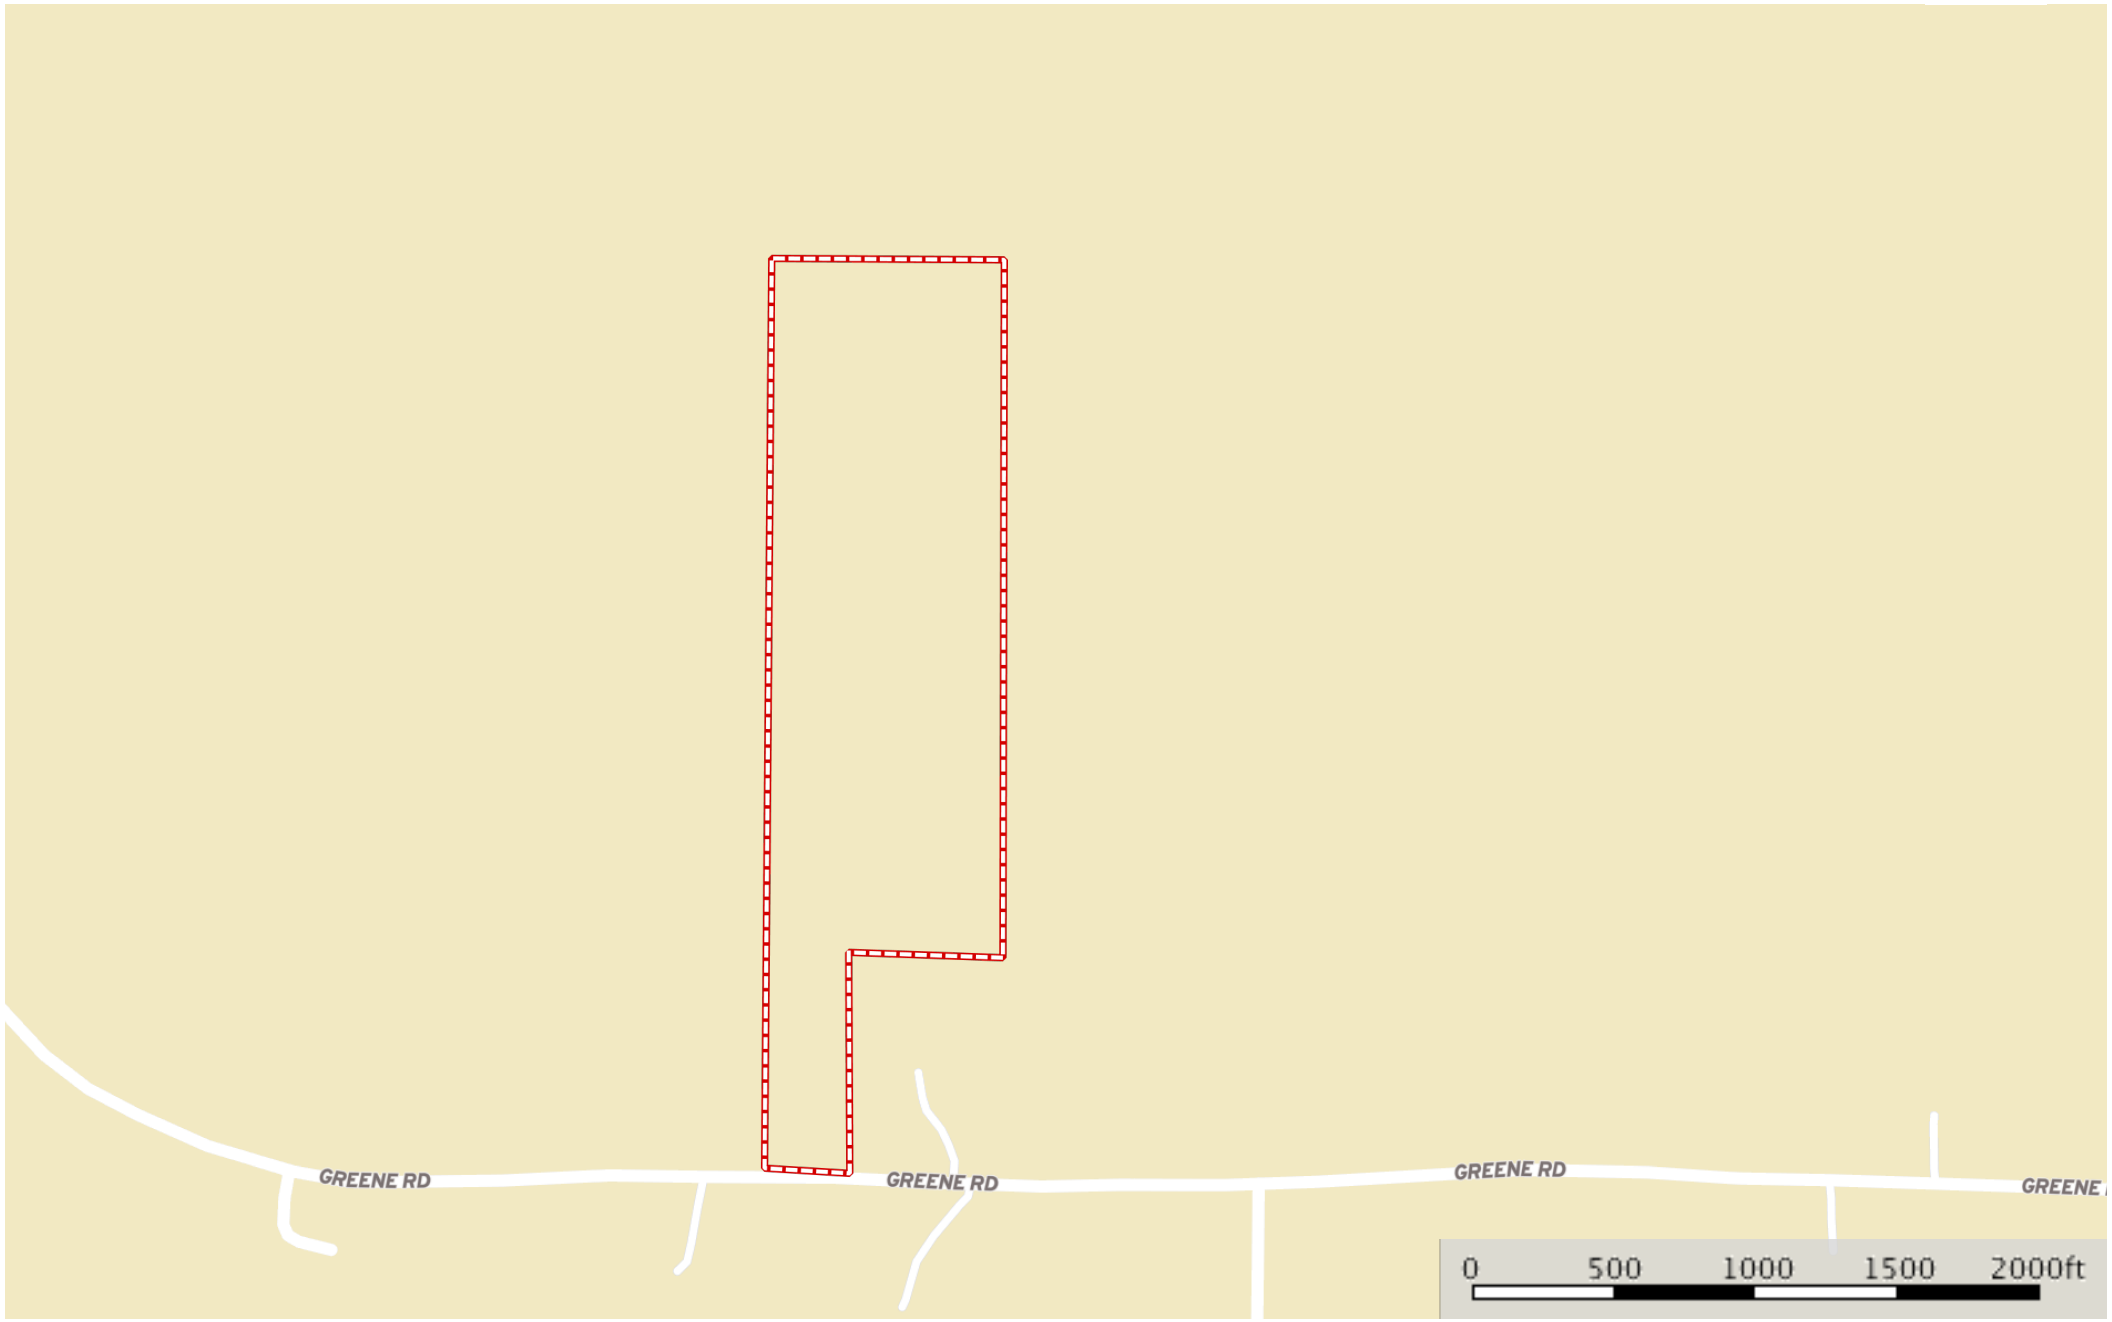

**keith pitman**  
Webster Parish, Louisiana, 35 AC +/-

 Boundary