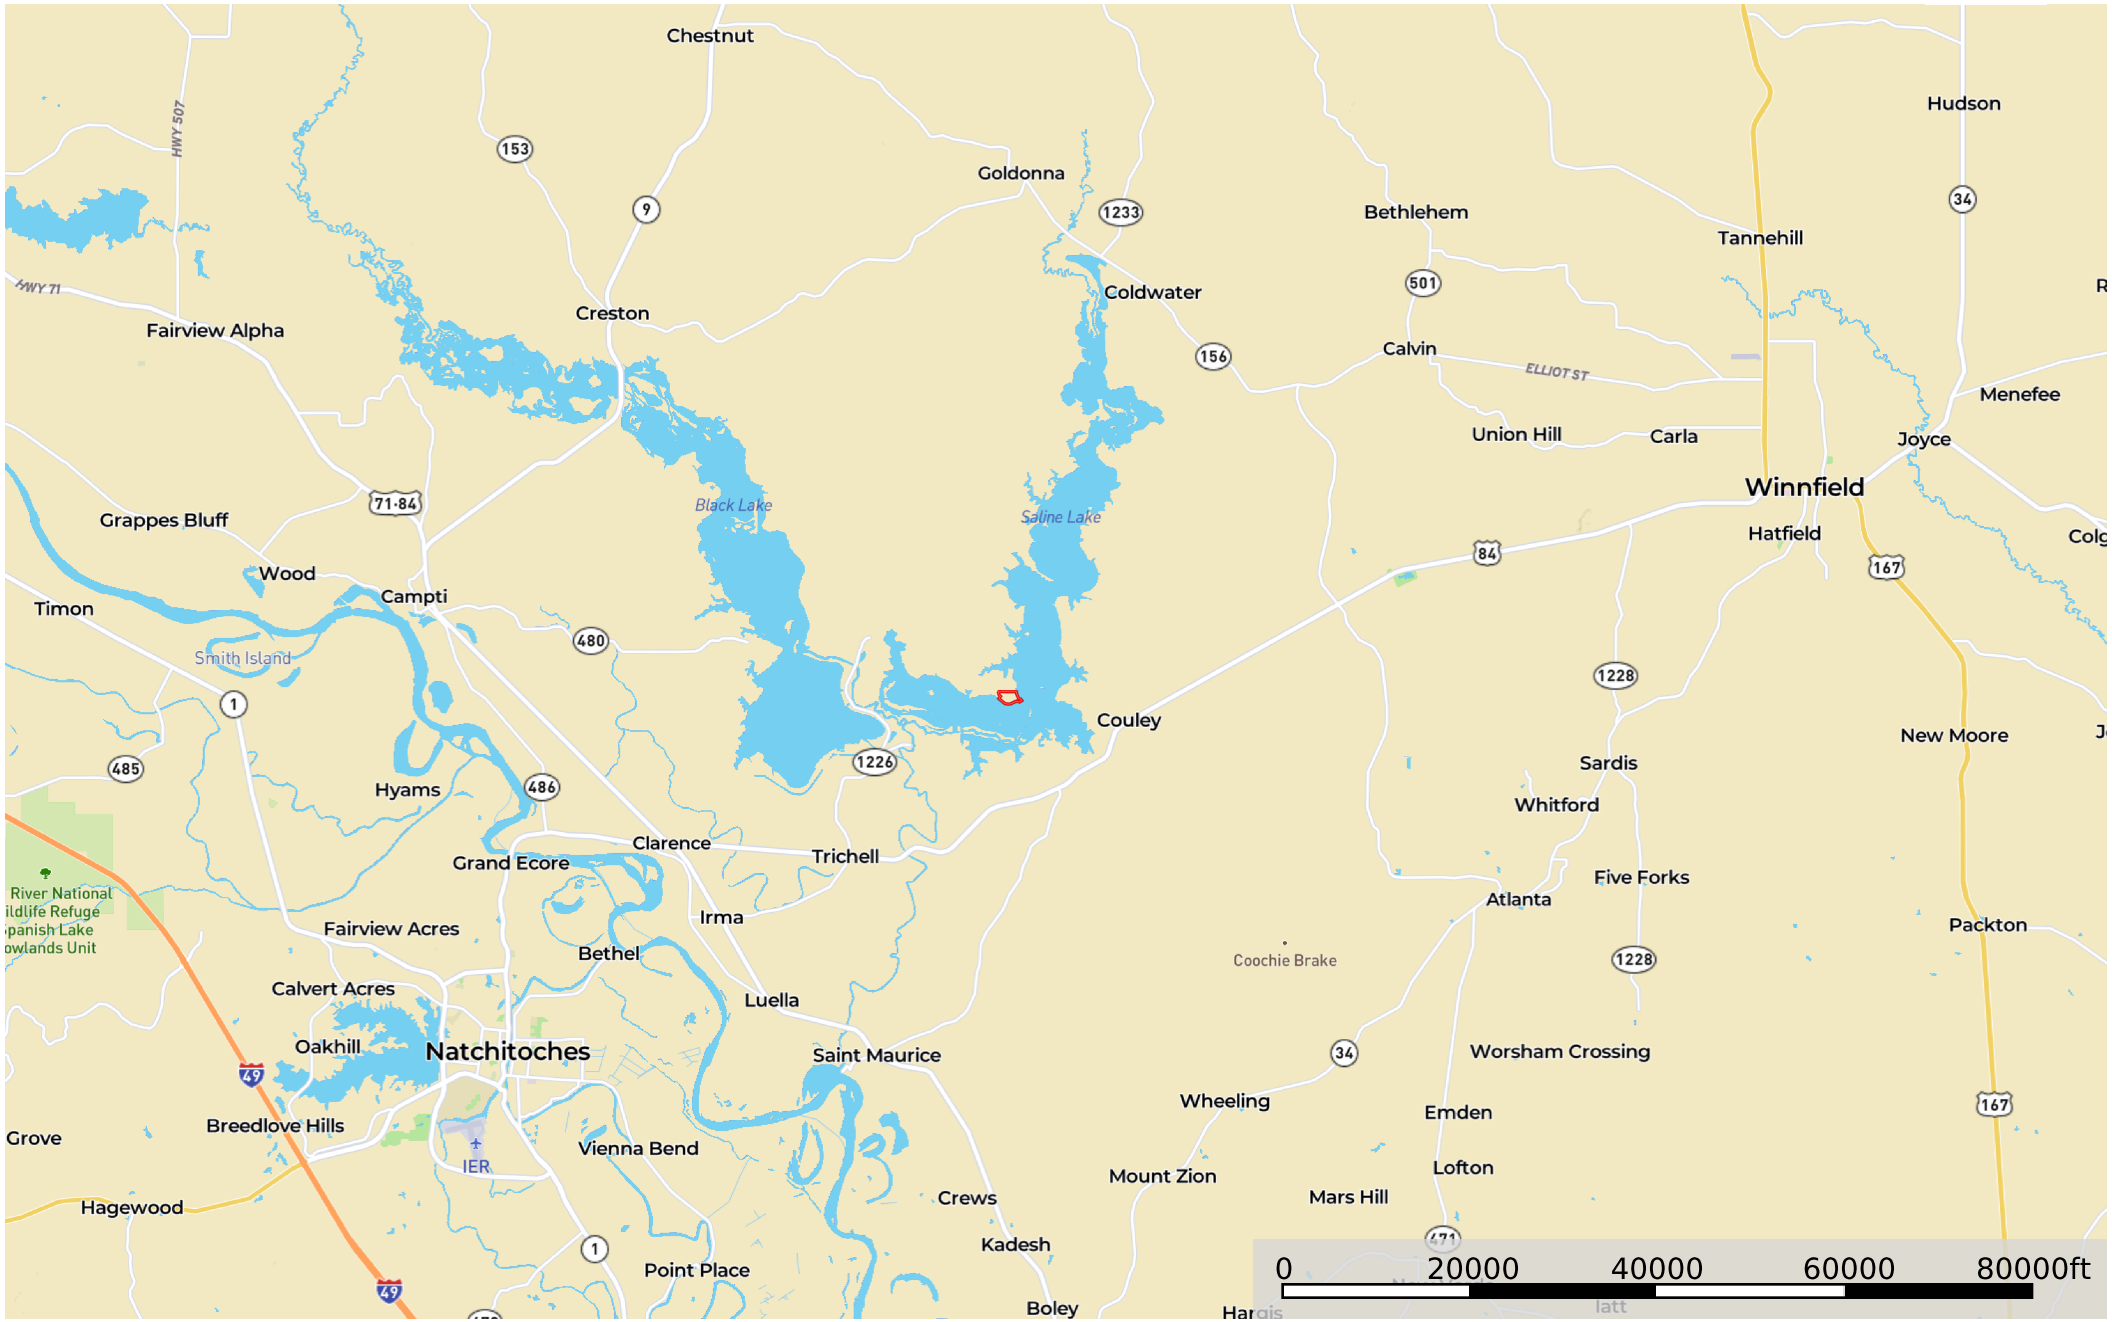

Benjamin Point

Natchitoches Parish, Louisiana, 75 AC +/-

- Blind
- Gate
- Pipeline
- Tour
- Boundary
- Boundary