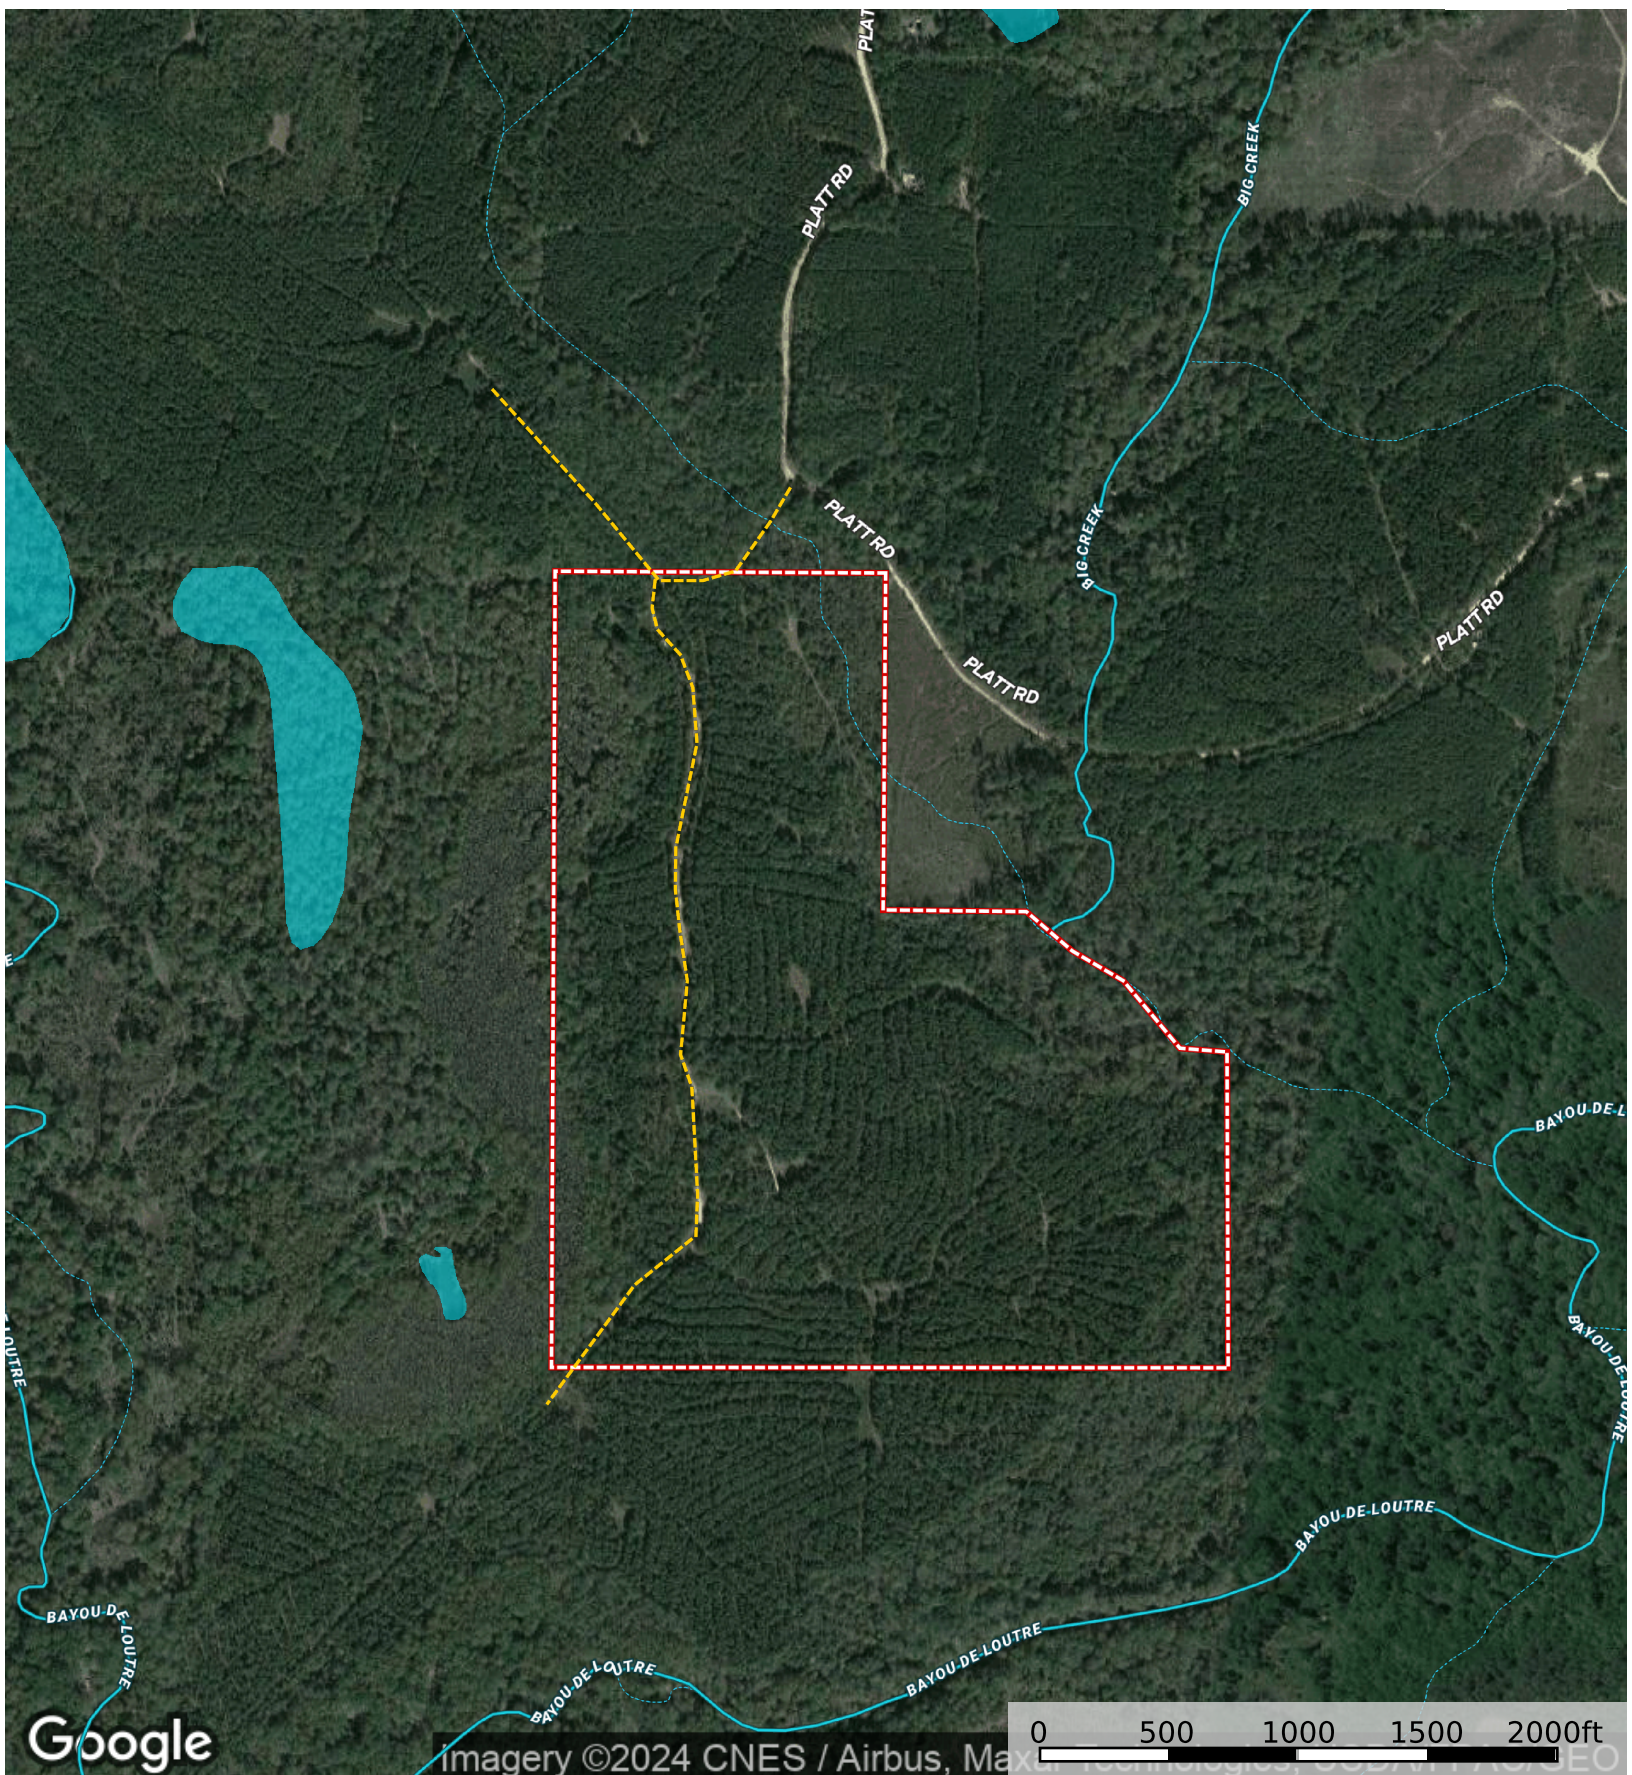

Mock Timber Tract

Union Parish, Louisiana, 167 AC +/-

Google imagery ©2024 CNES / Airbus, Maxar, etc.

0 500 1000 1500 2000ft

--- Road / Trail Parcel 2808320001 -.-.- Stream, Intermittent — River/Creek Water Body