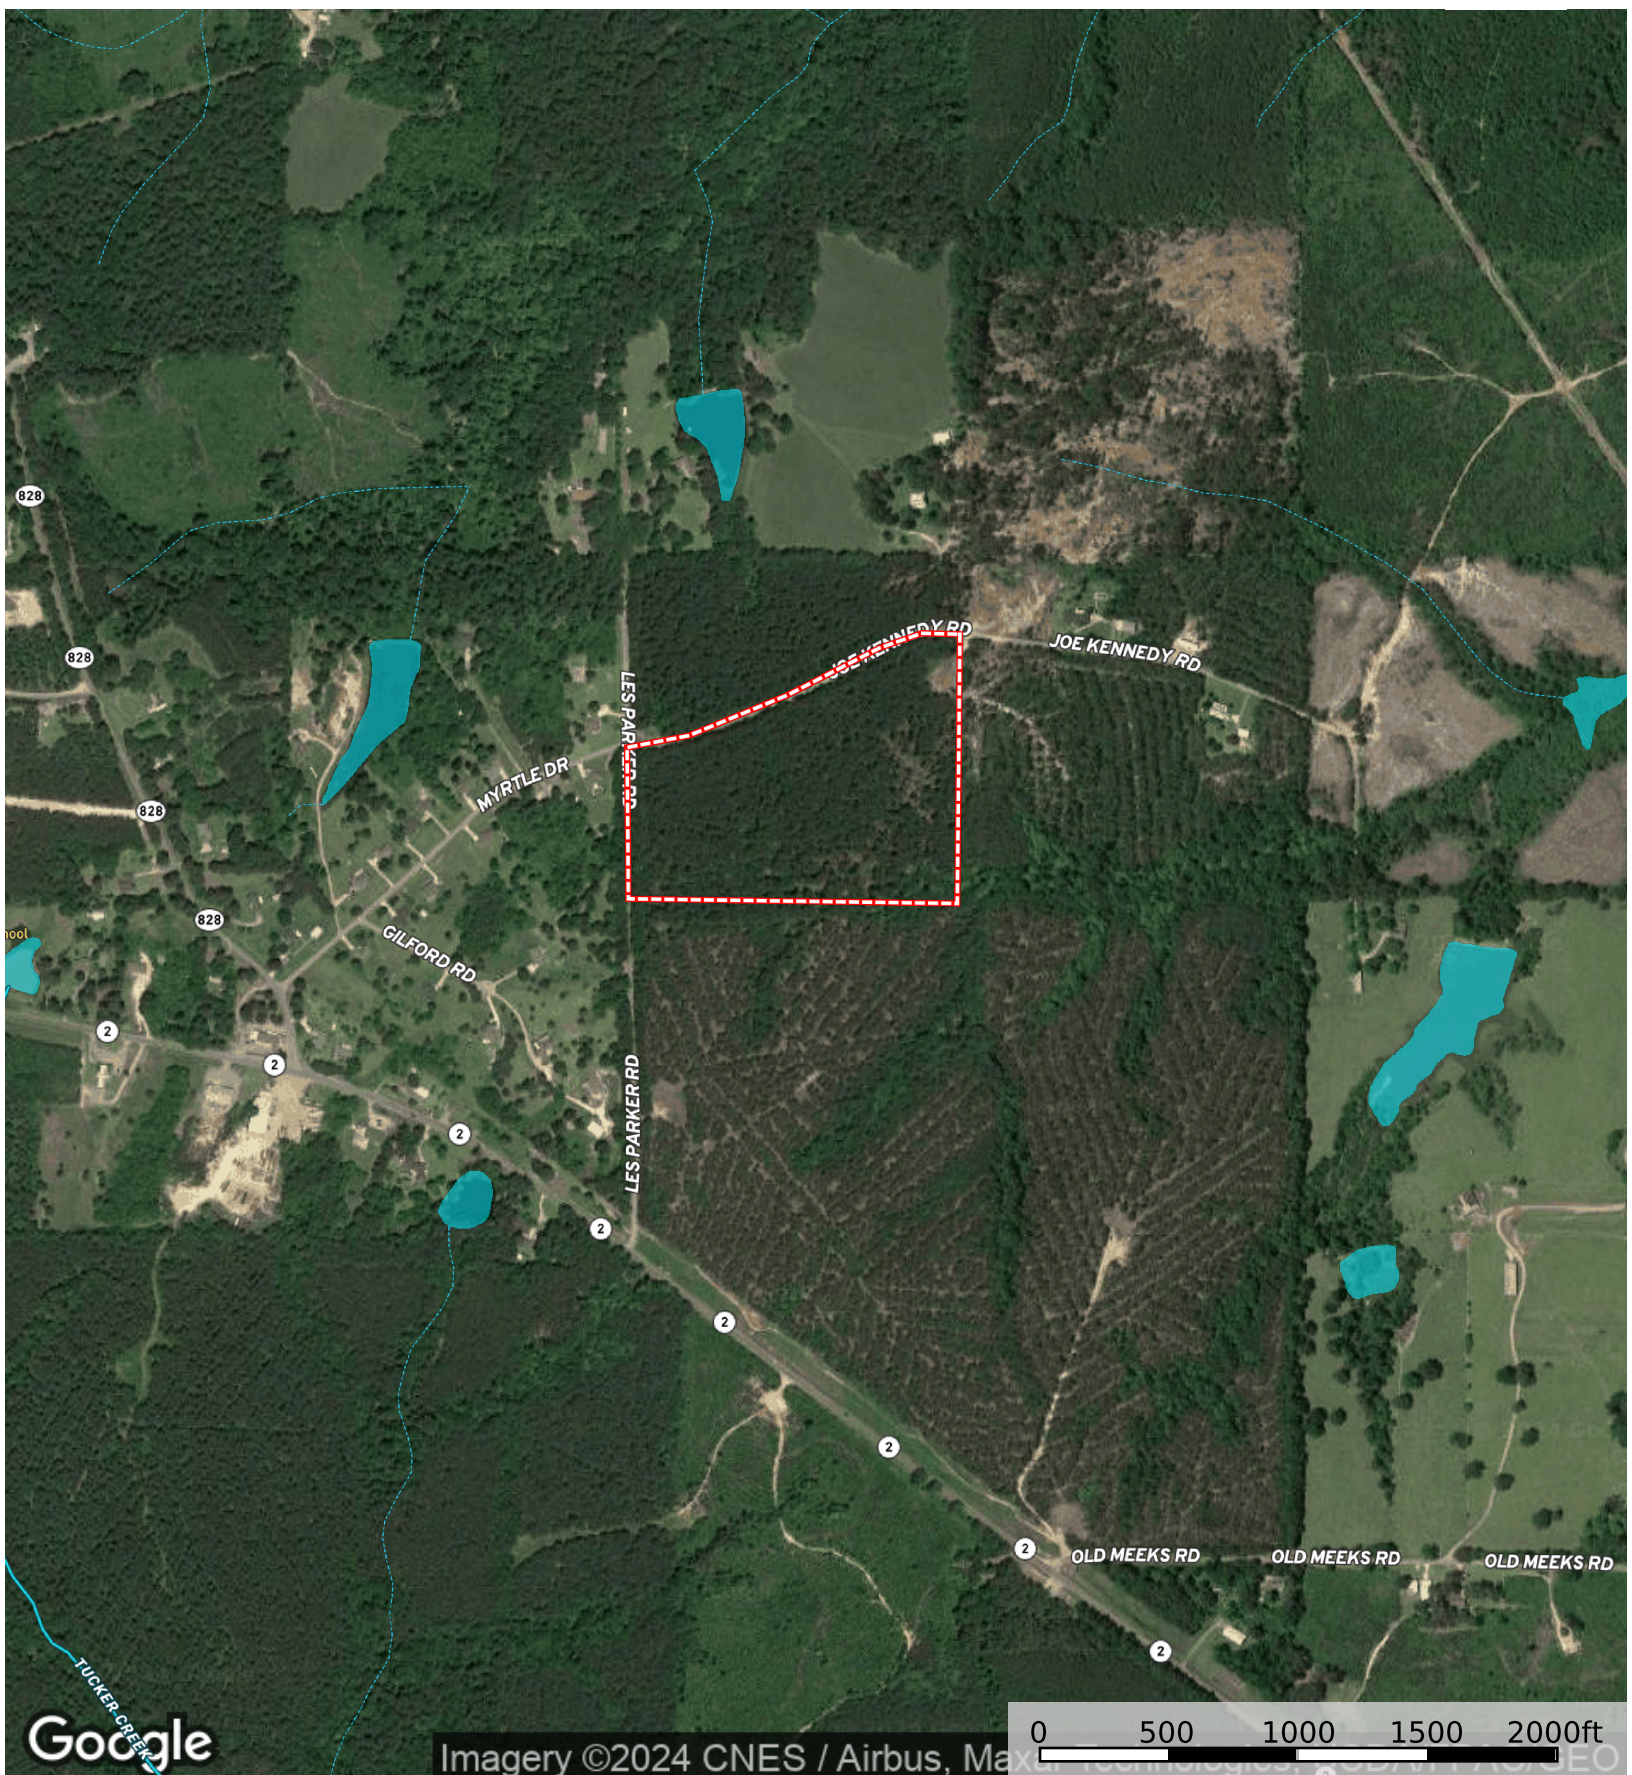

Joe Kennedy Rd Tract

Union Parish, Louisiana, 24 AC +/-

- Boundary
- Stream, Intermittent
- River/Creek
- Water Body