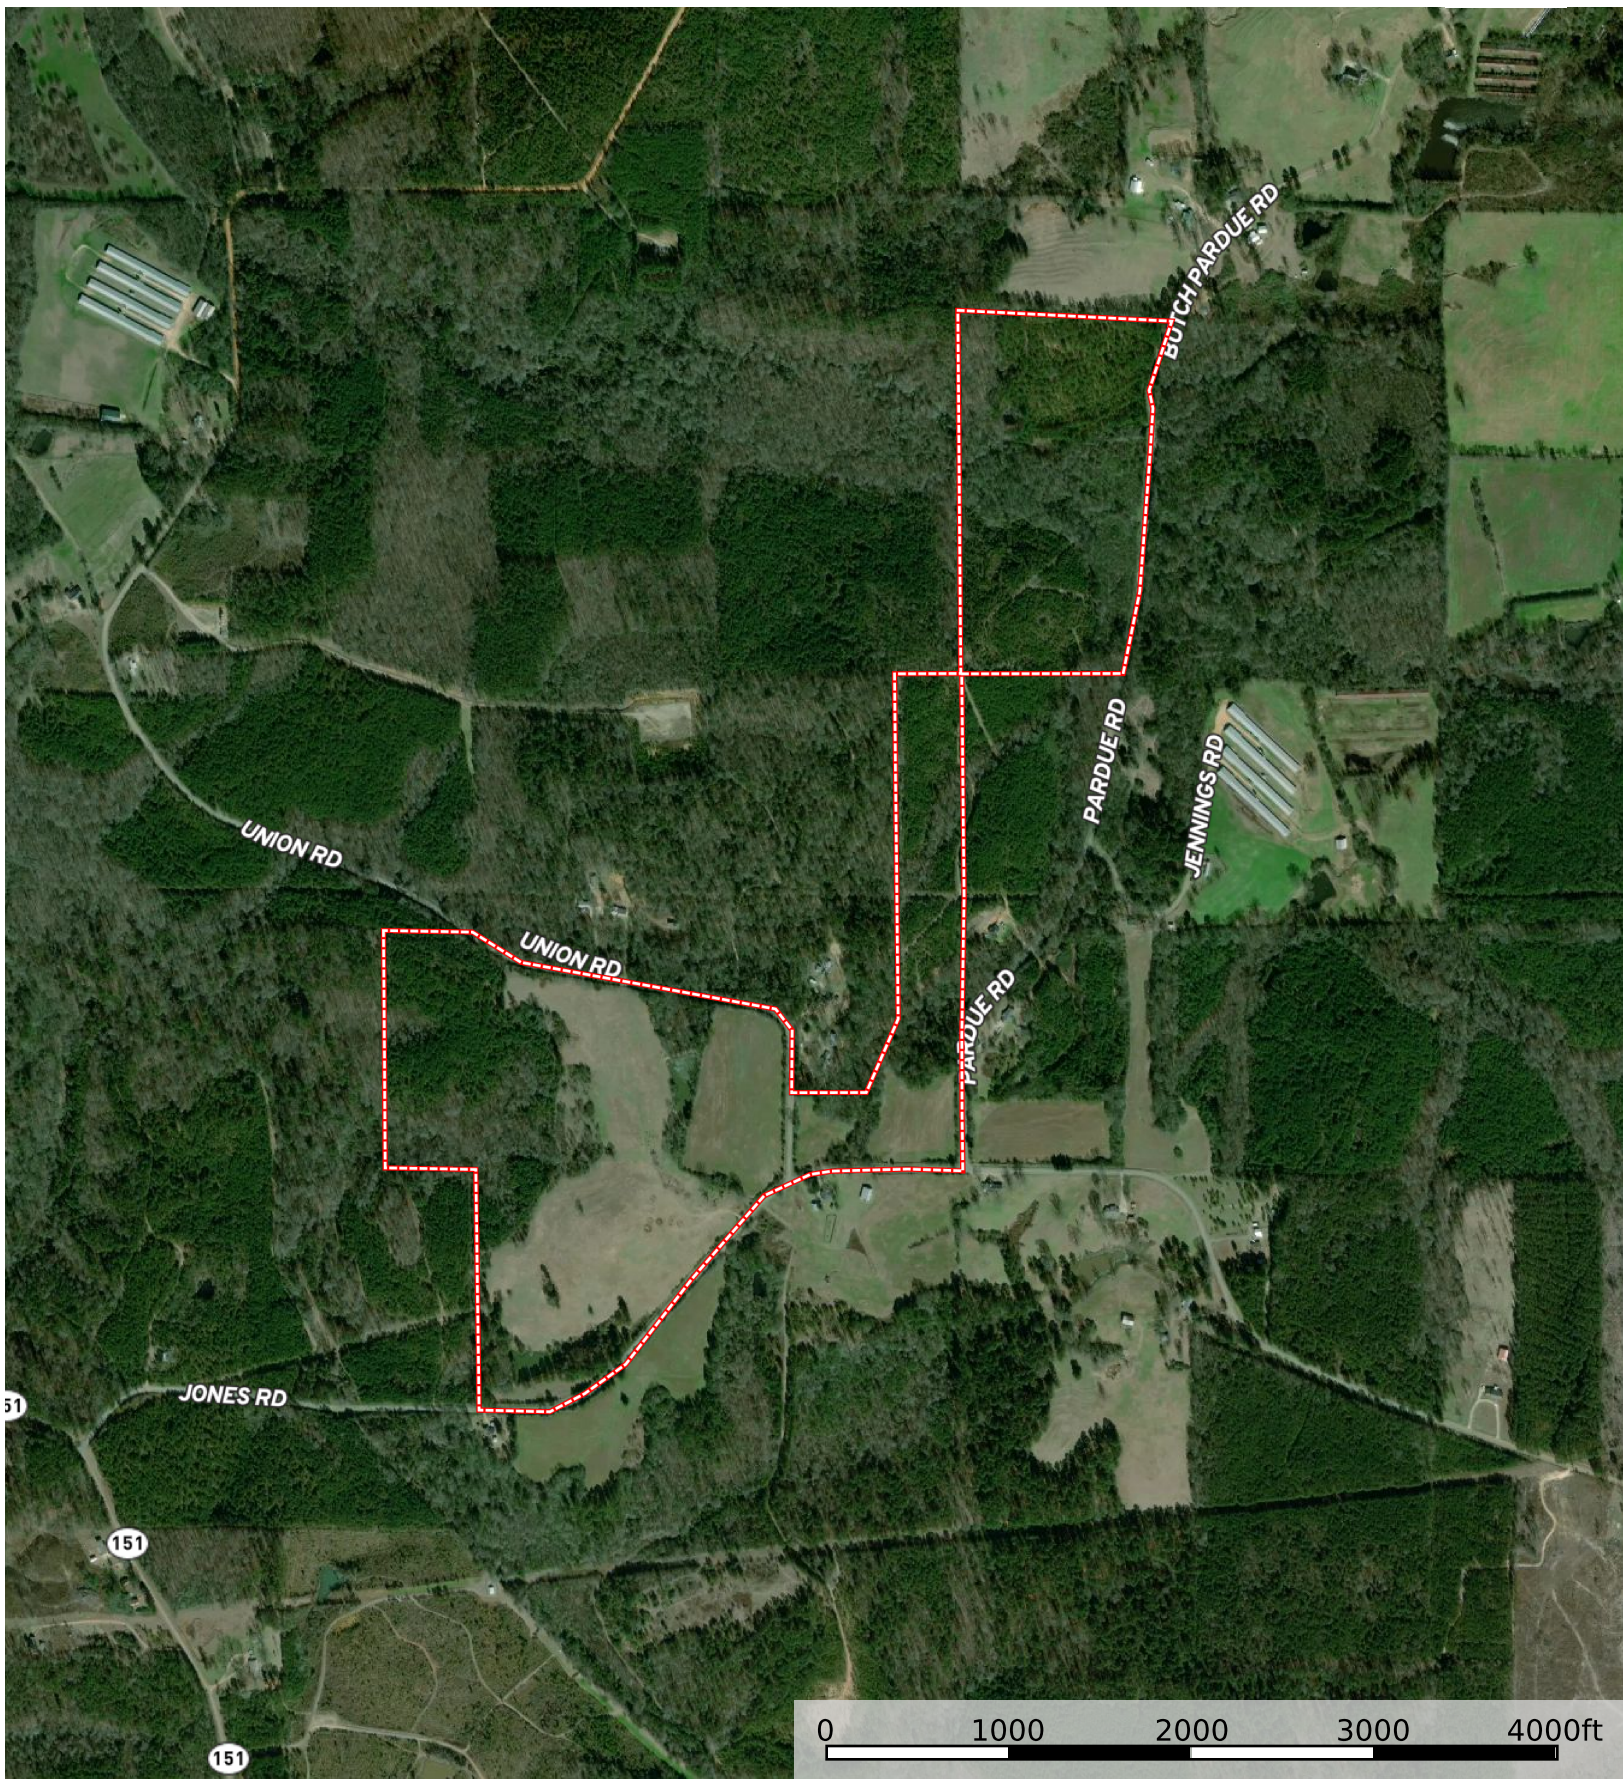

Bradford Living Trust
Lincoln Parish, Union Parish, Louisiana, 168 AC +/-

 Boundary