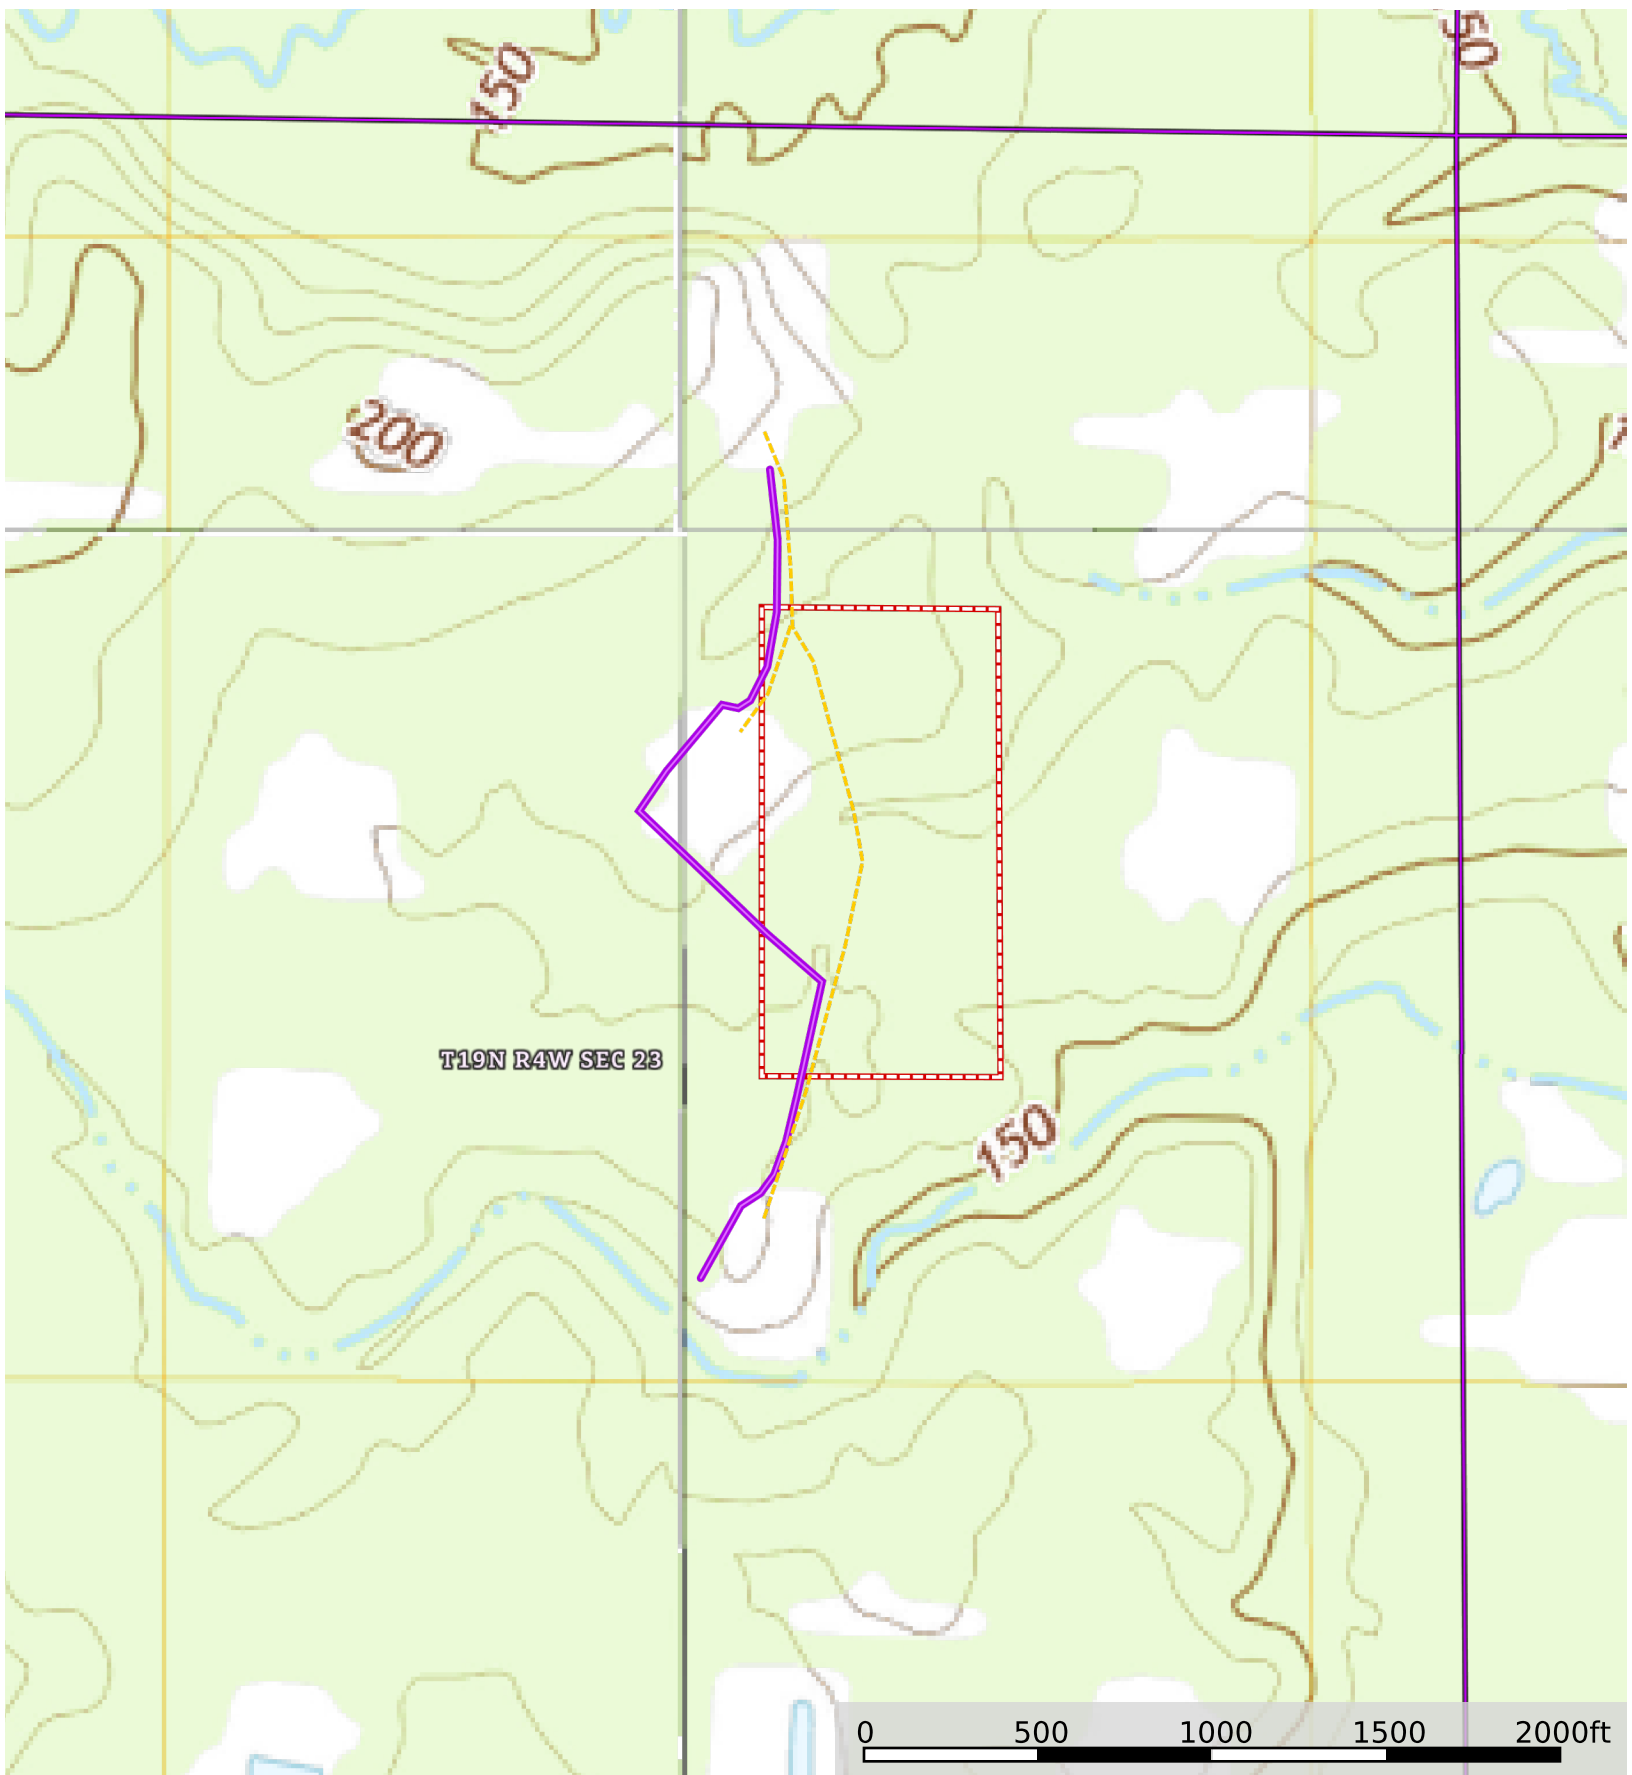

Bogard Tract

Lincoln Parish, Louisiana, 20 AC +/-

T19N R4W SEC 23

- Gravel Well Road
- Gravel Well Road
- Pipeline
- Boundary