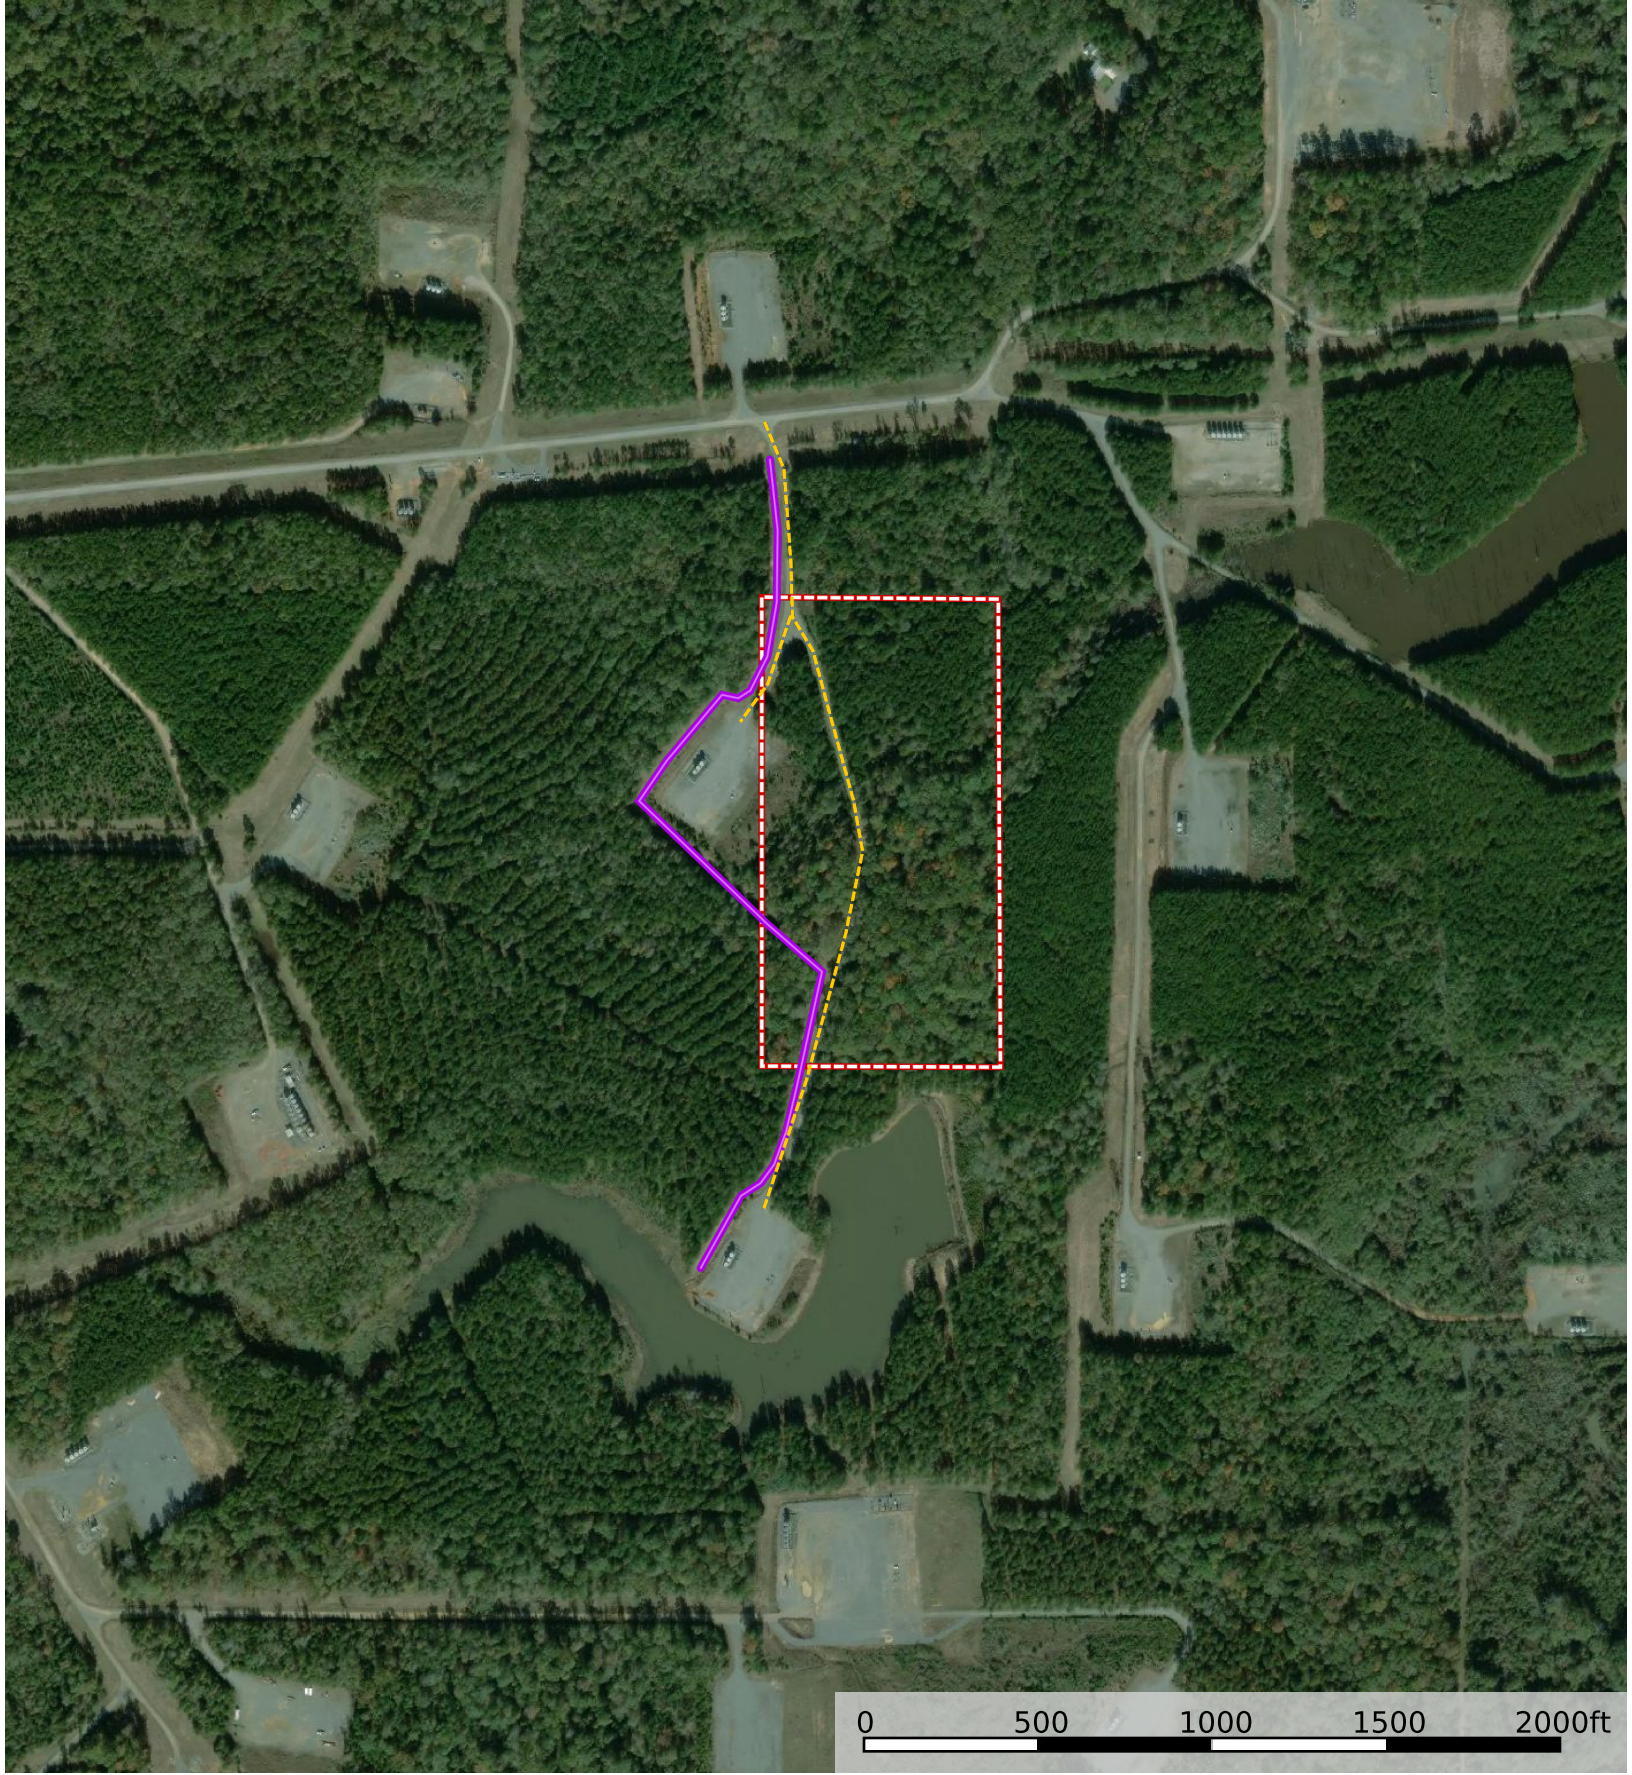

Bogard Tract

Lincoln Parish, Louisiana, 20 AC +/-

- Gravel Well Road
- Gravel Well Road
- Pipeline
- Boundary