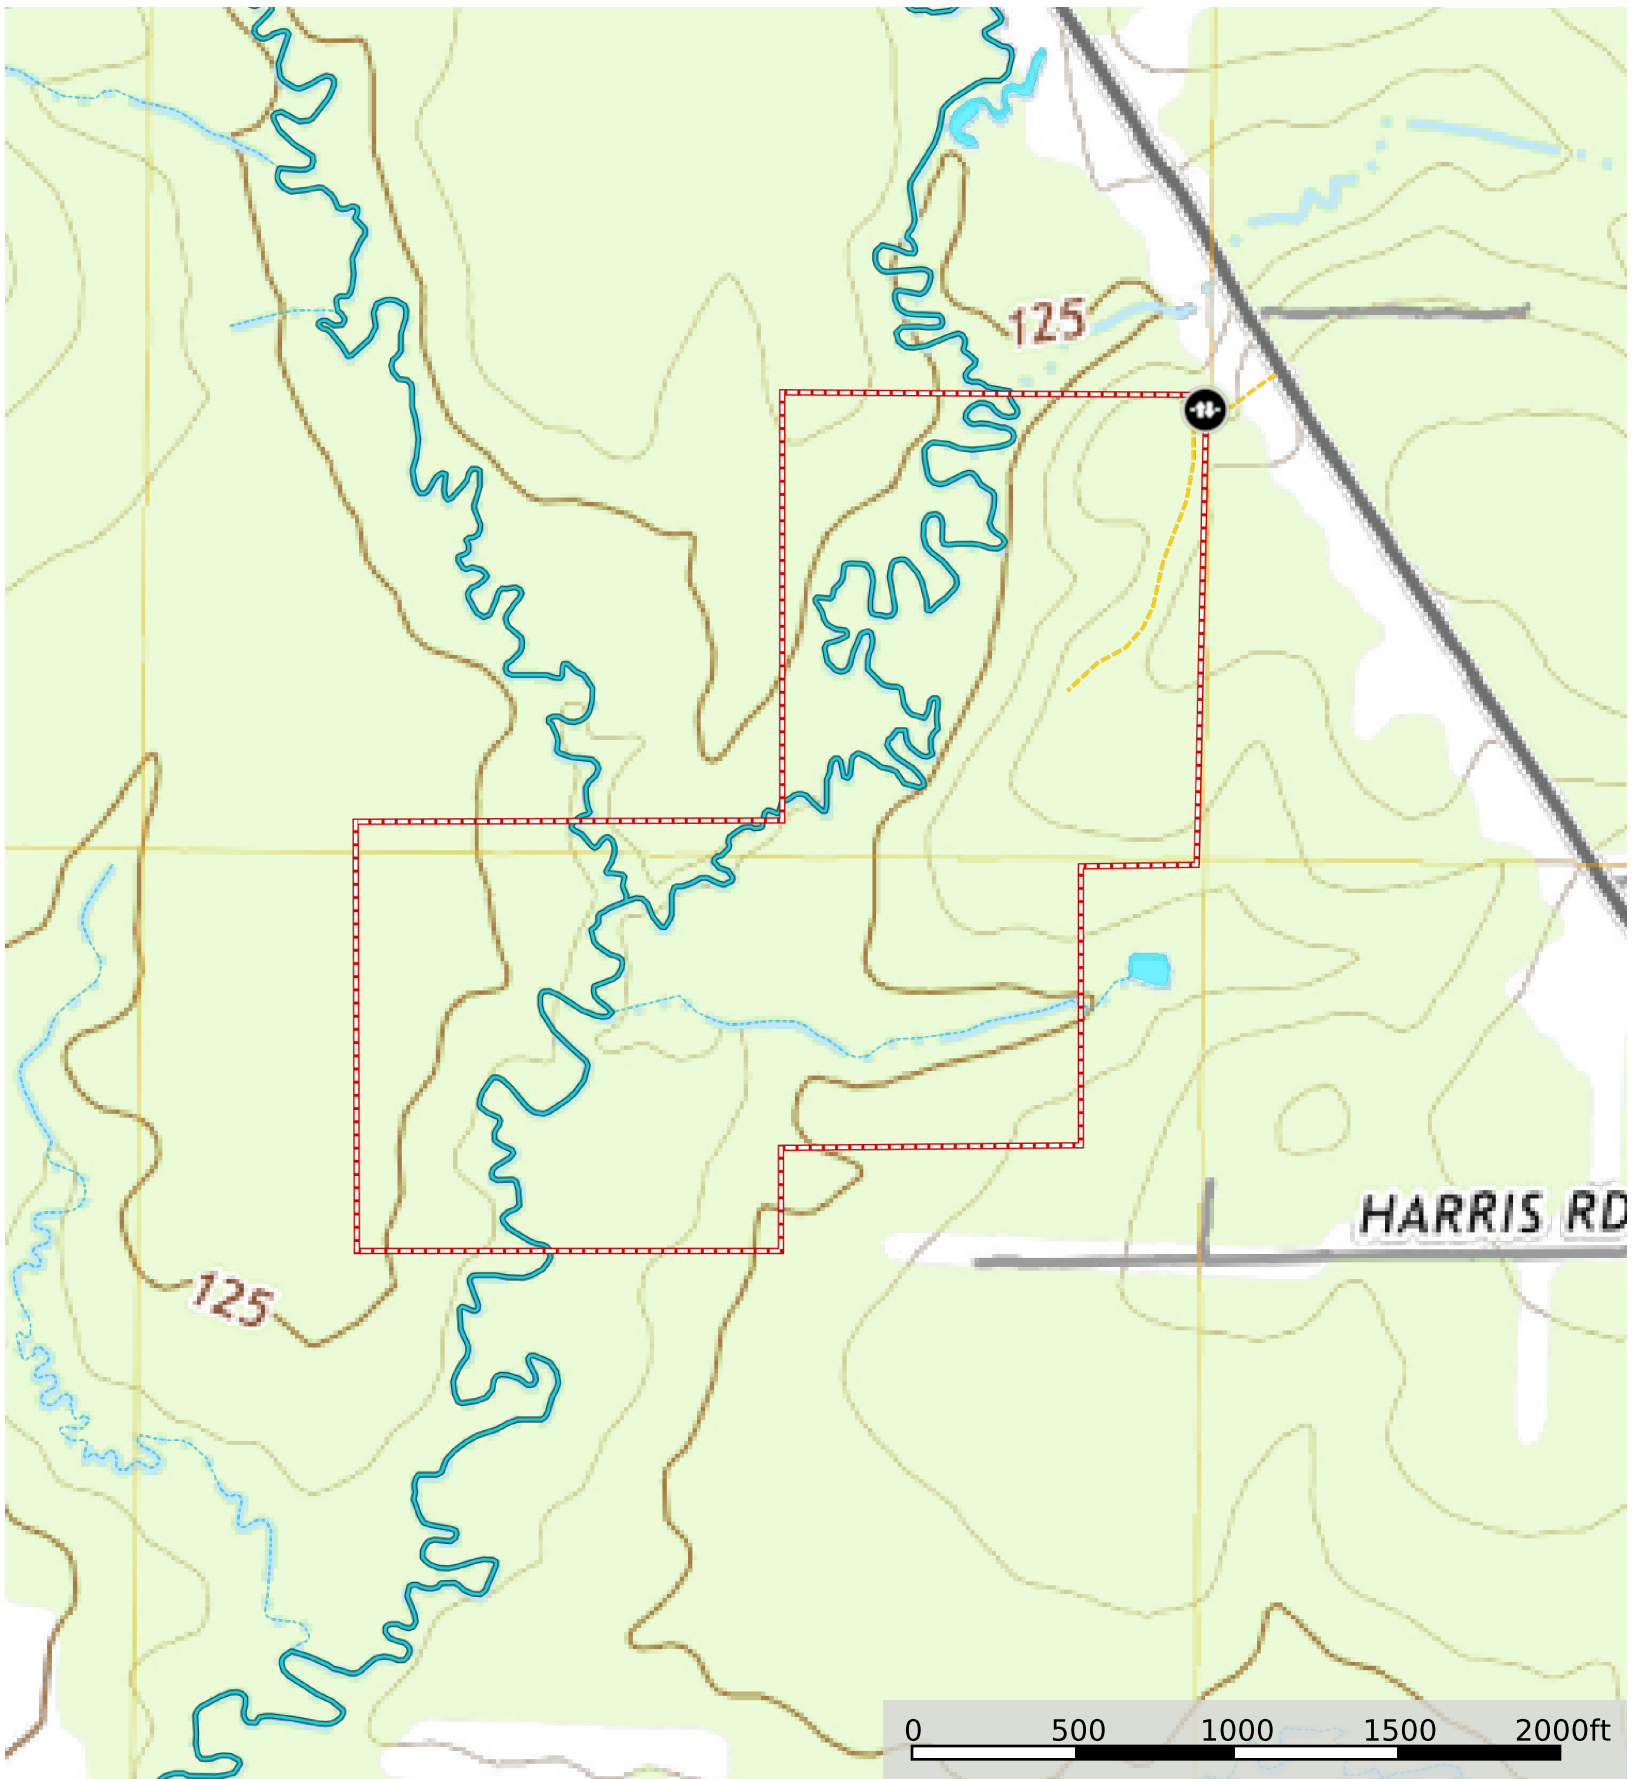

SPP (Hwy 593 Timber Tract)
Morehouse Parish, Louisiana, 105 AC +/-

- Gate
- Road / Trail
- Boundary
- Stream, Intermittent
- River/Creek
- Water Body