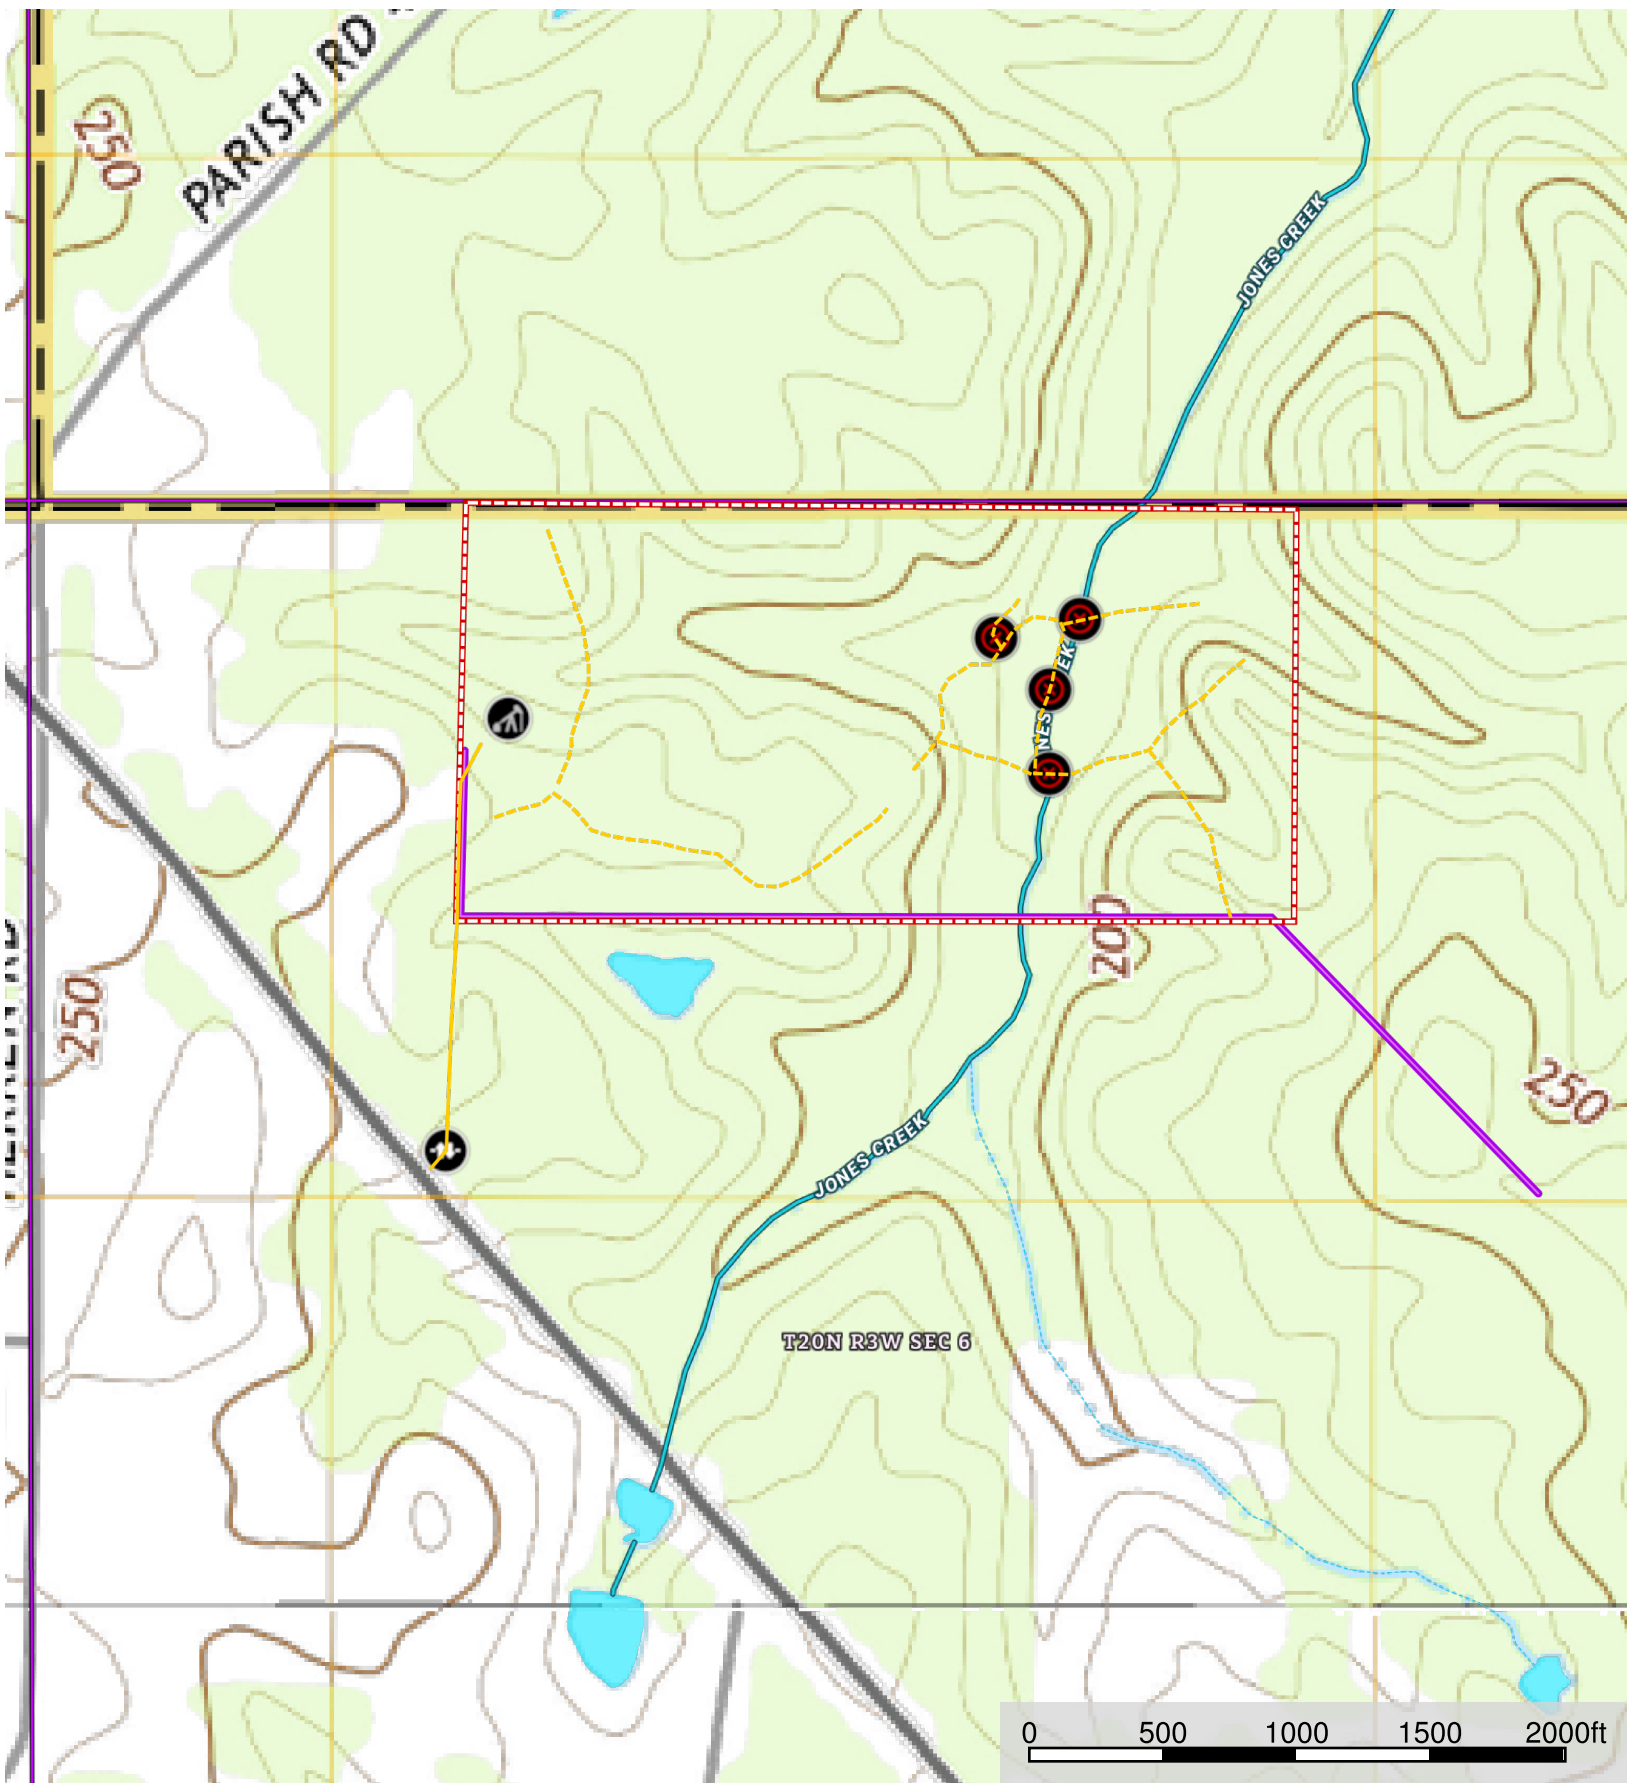

Hico Tract

Lincoln Parish, Louisiana, 80 AC +/-

- Gate
- Well Site
- Bridge
- Pipeline
- Road / Trail
- Easement Road
- Boundary
- Stream, Intermittent
- River/Creek
- Water Body