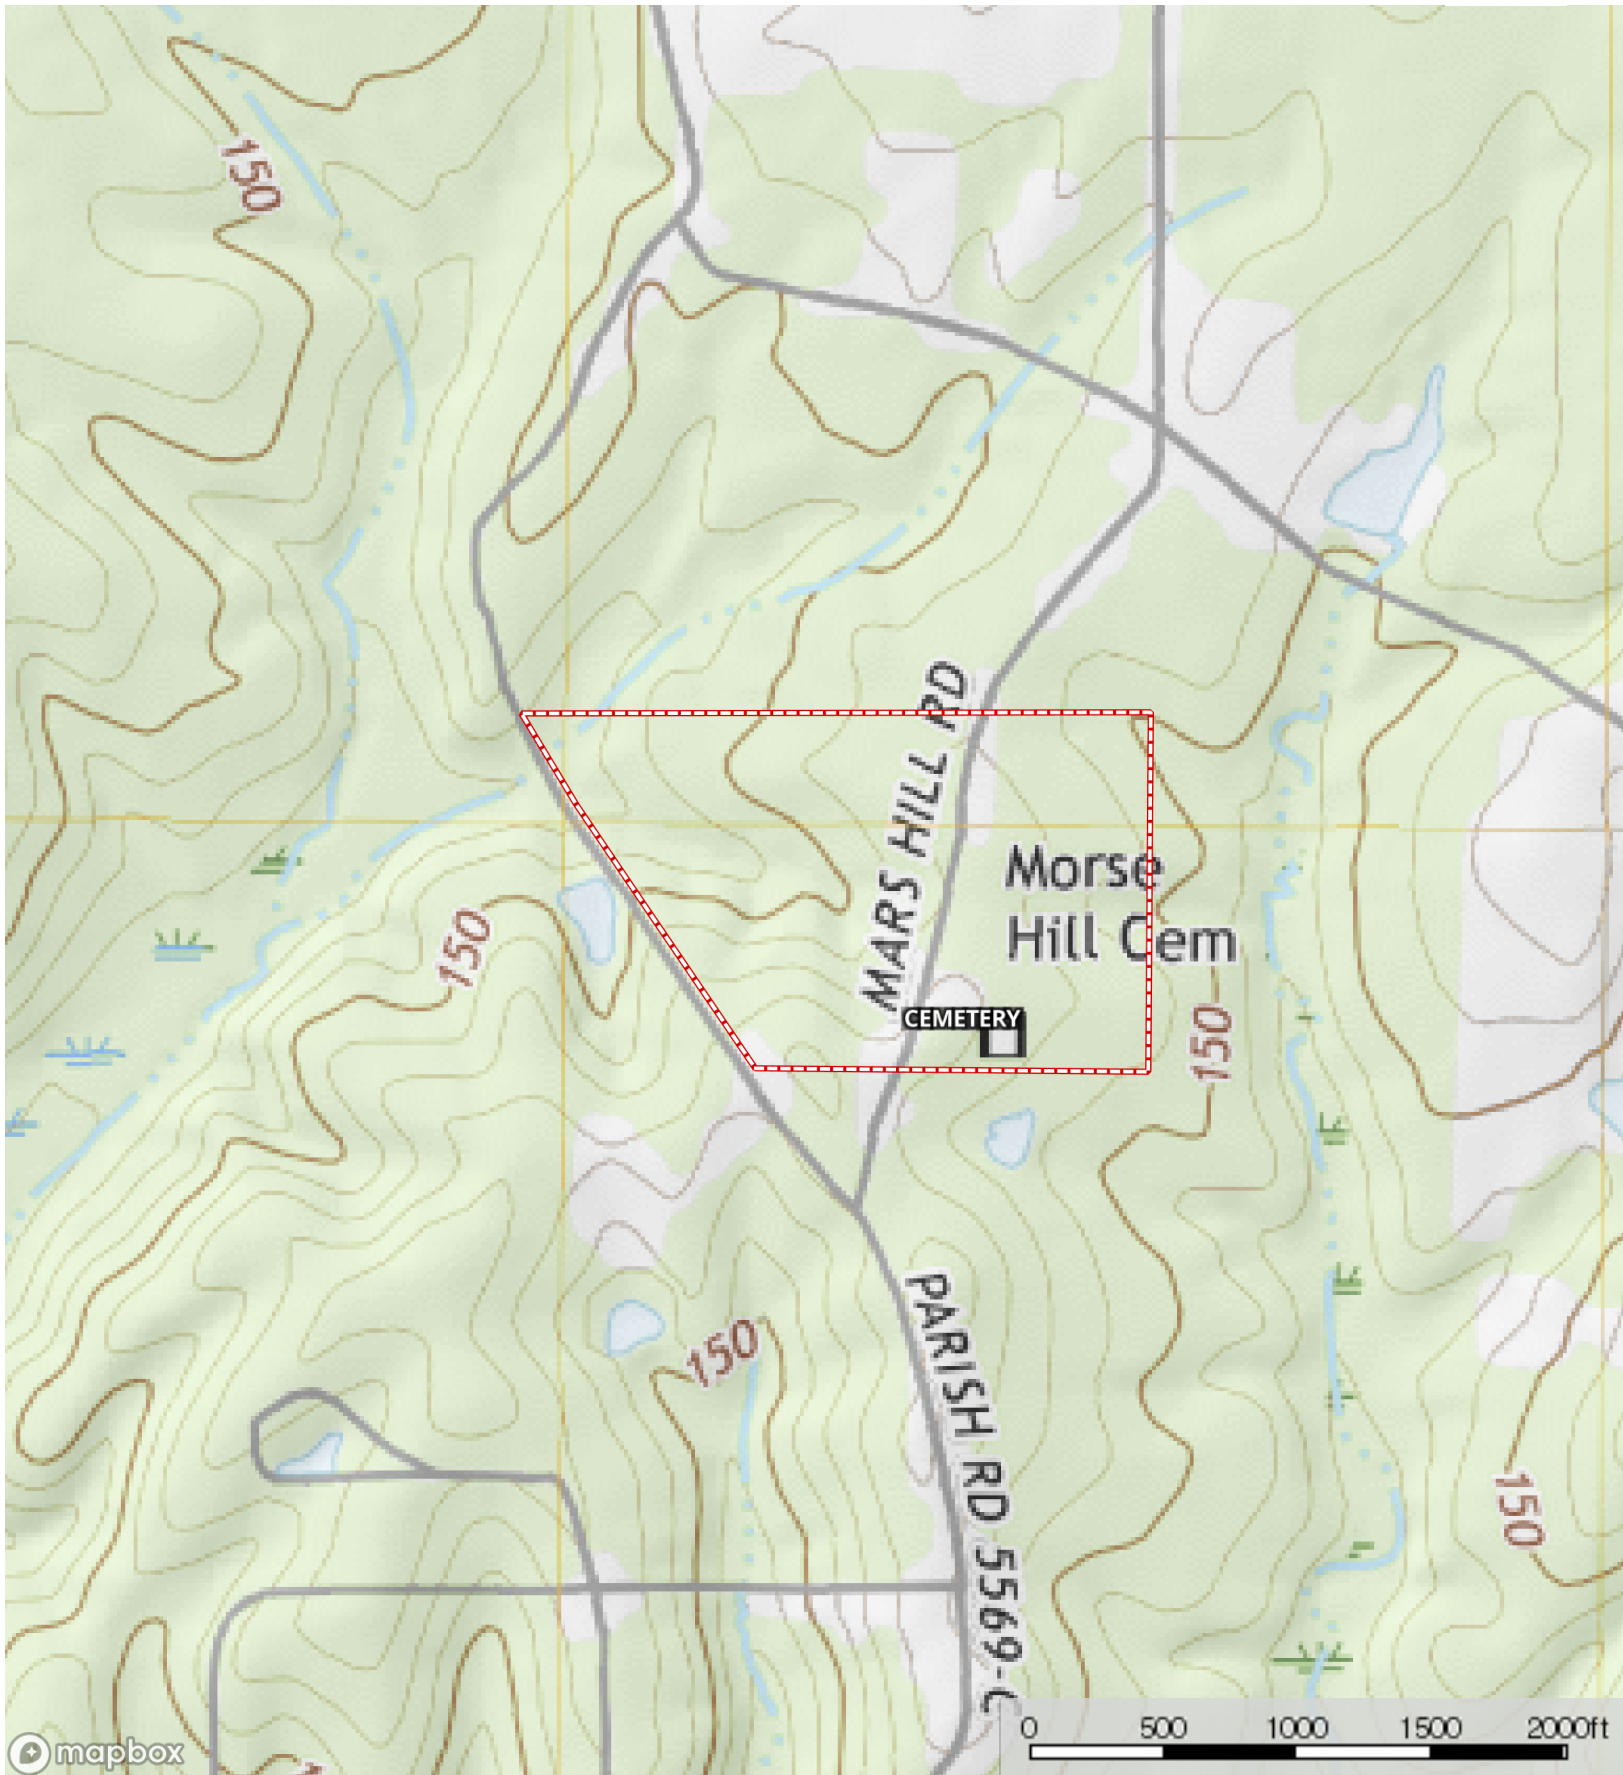

Mars Hill Cemetery Tract

Union Parish, Louisiana, 41 AC +/-

Boundary