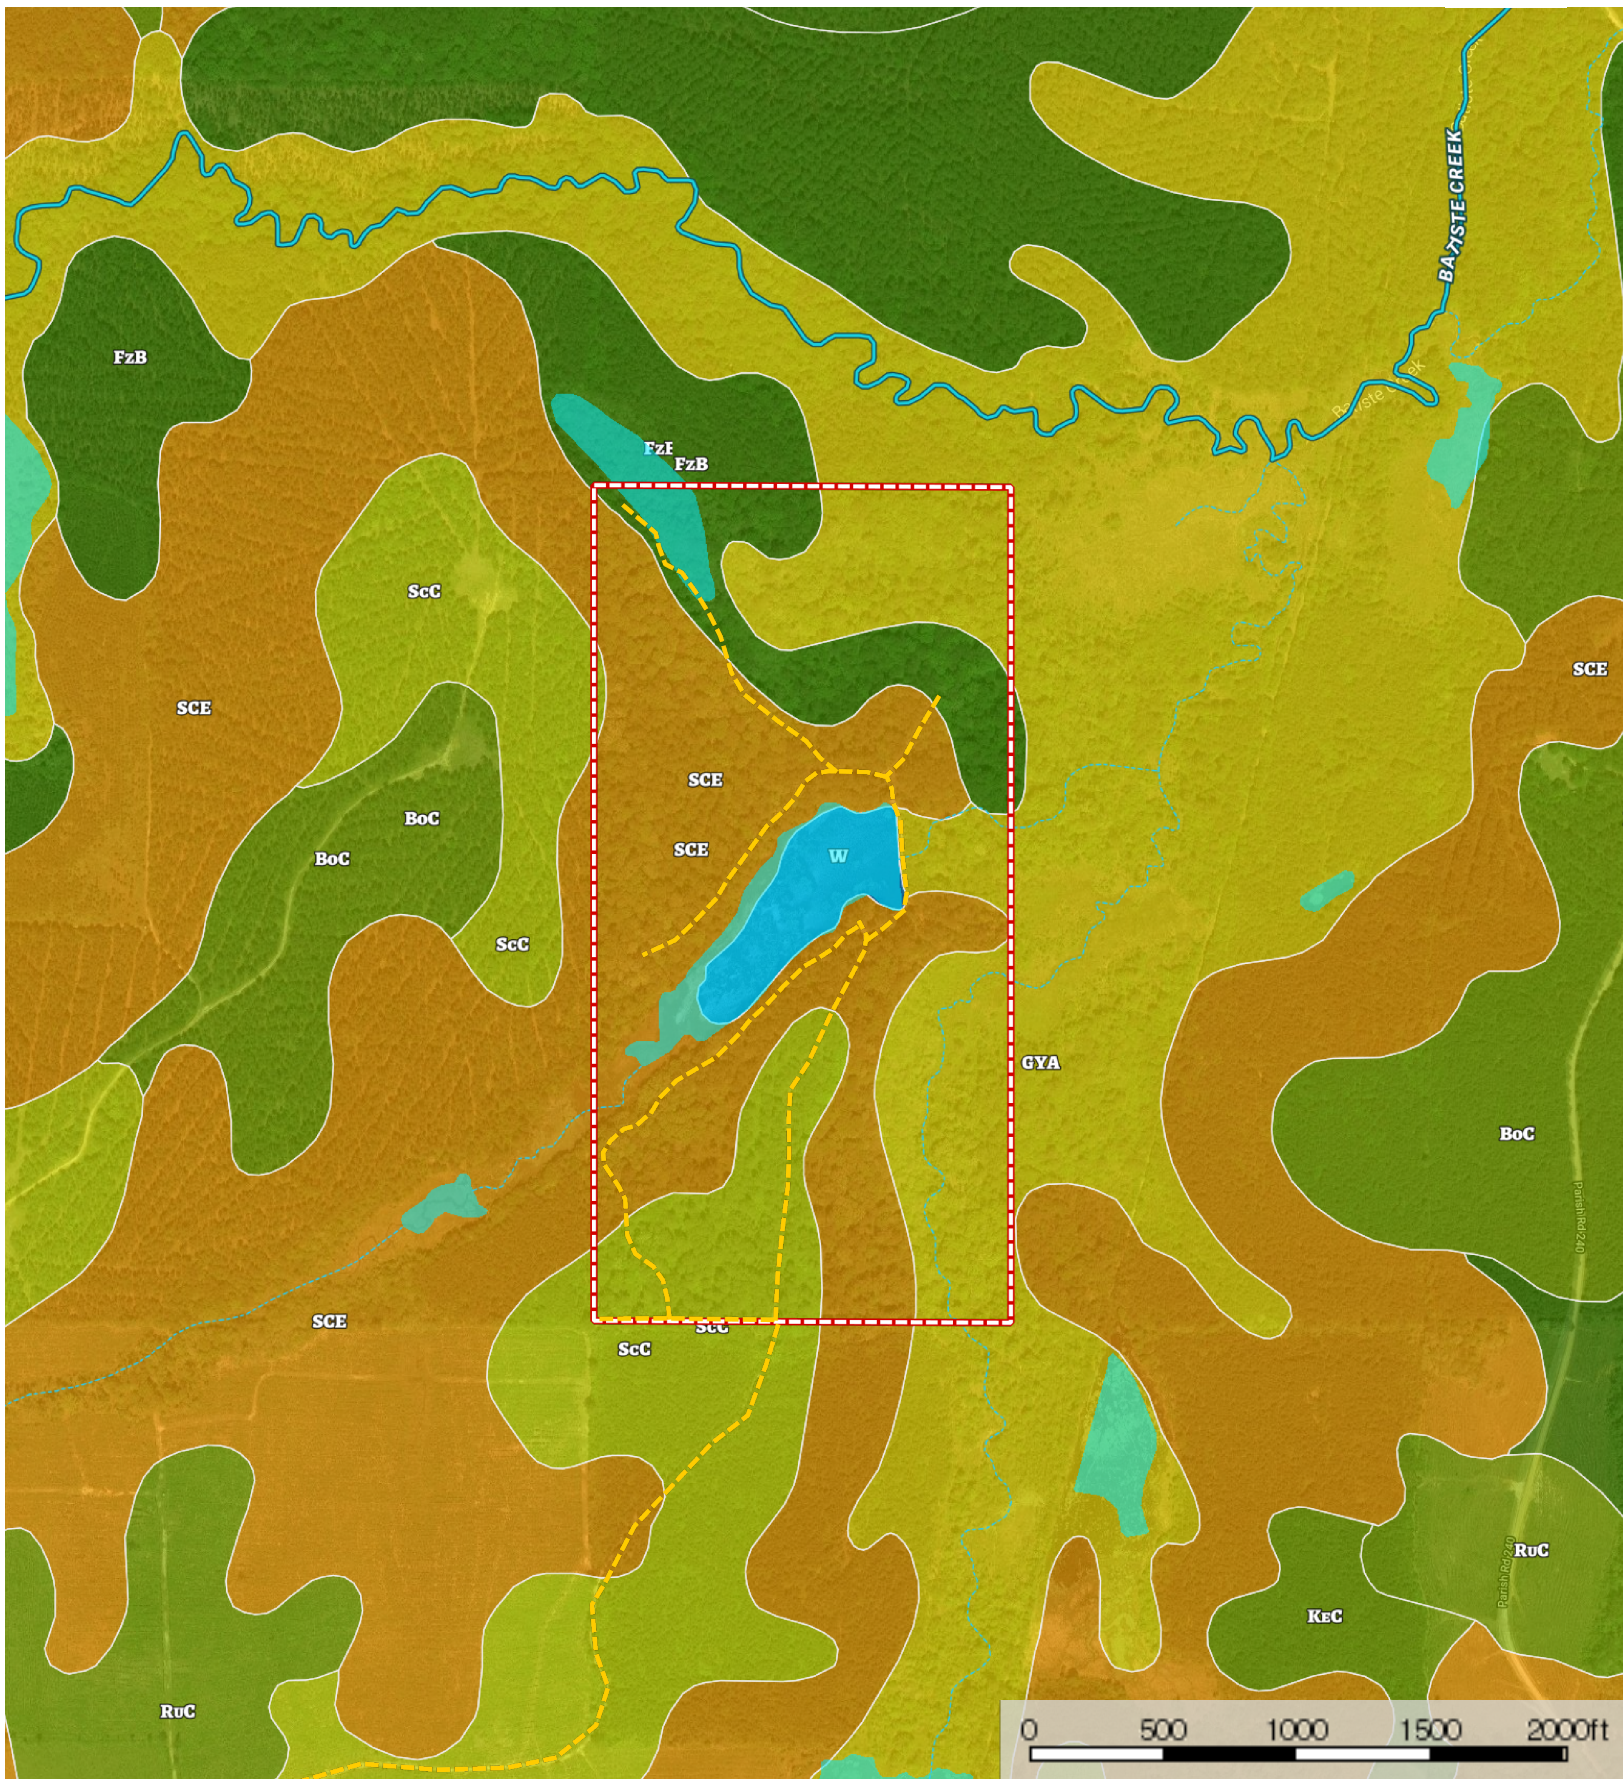

The Back 80

Jackson Parish, Louisiana, 80 AC +/-

- Road / Trail
- Boundary
- .-.- Stream, Intermittent
- River/Creek
- Water Body