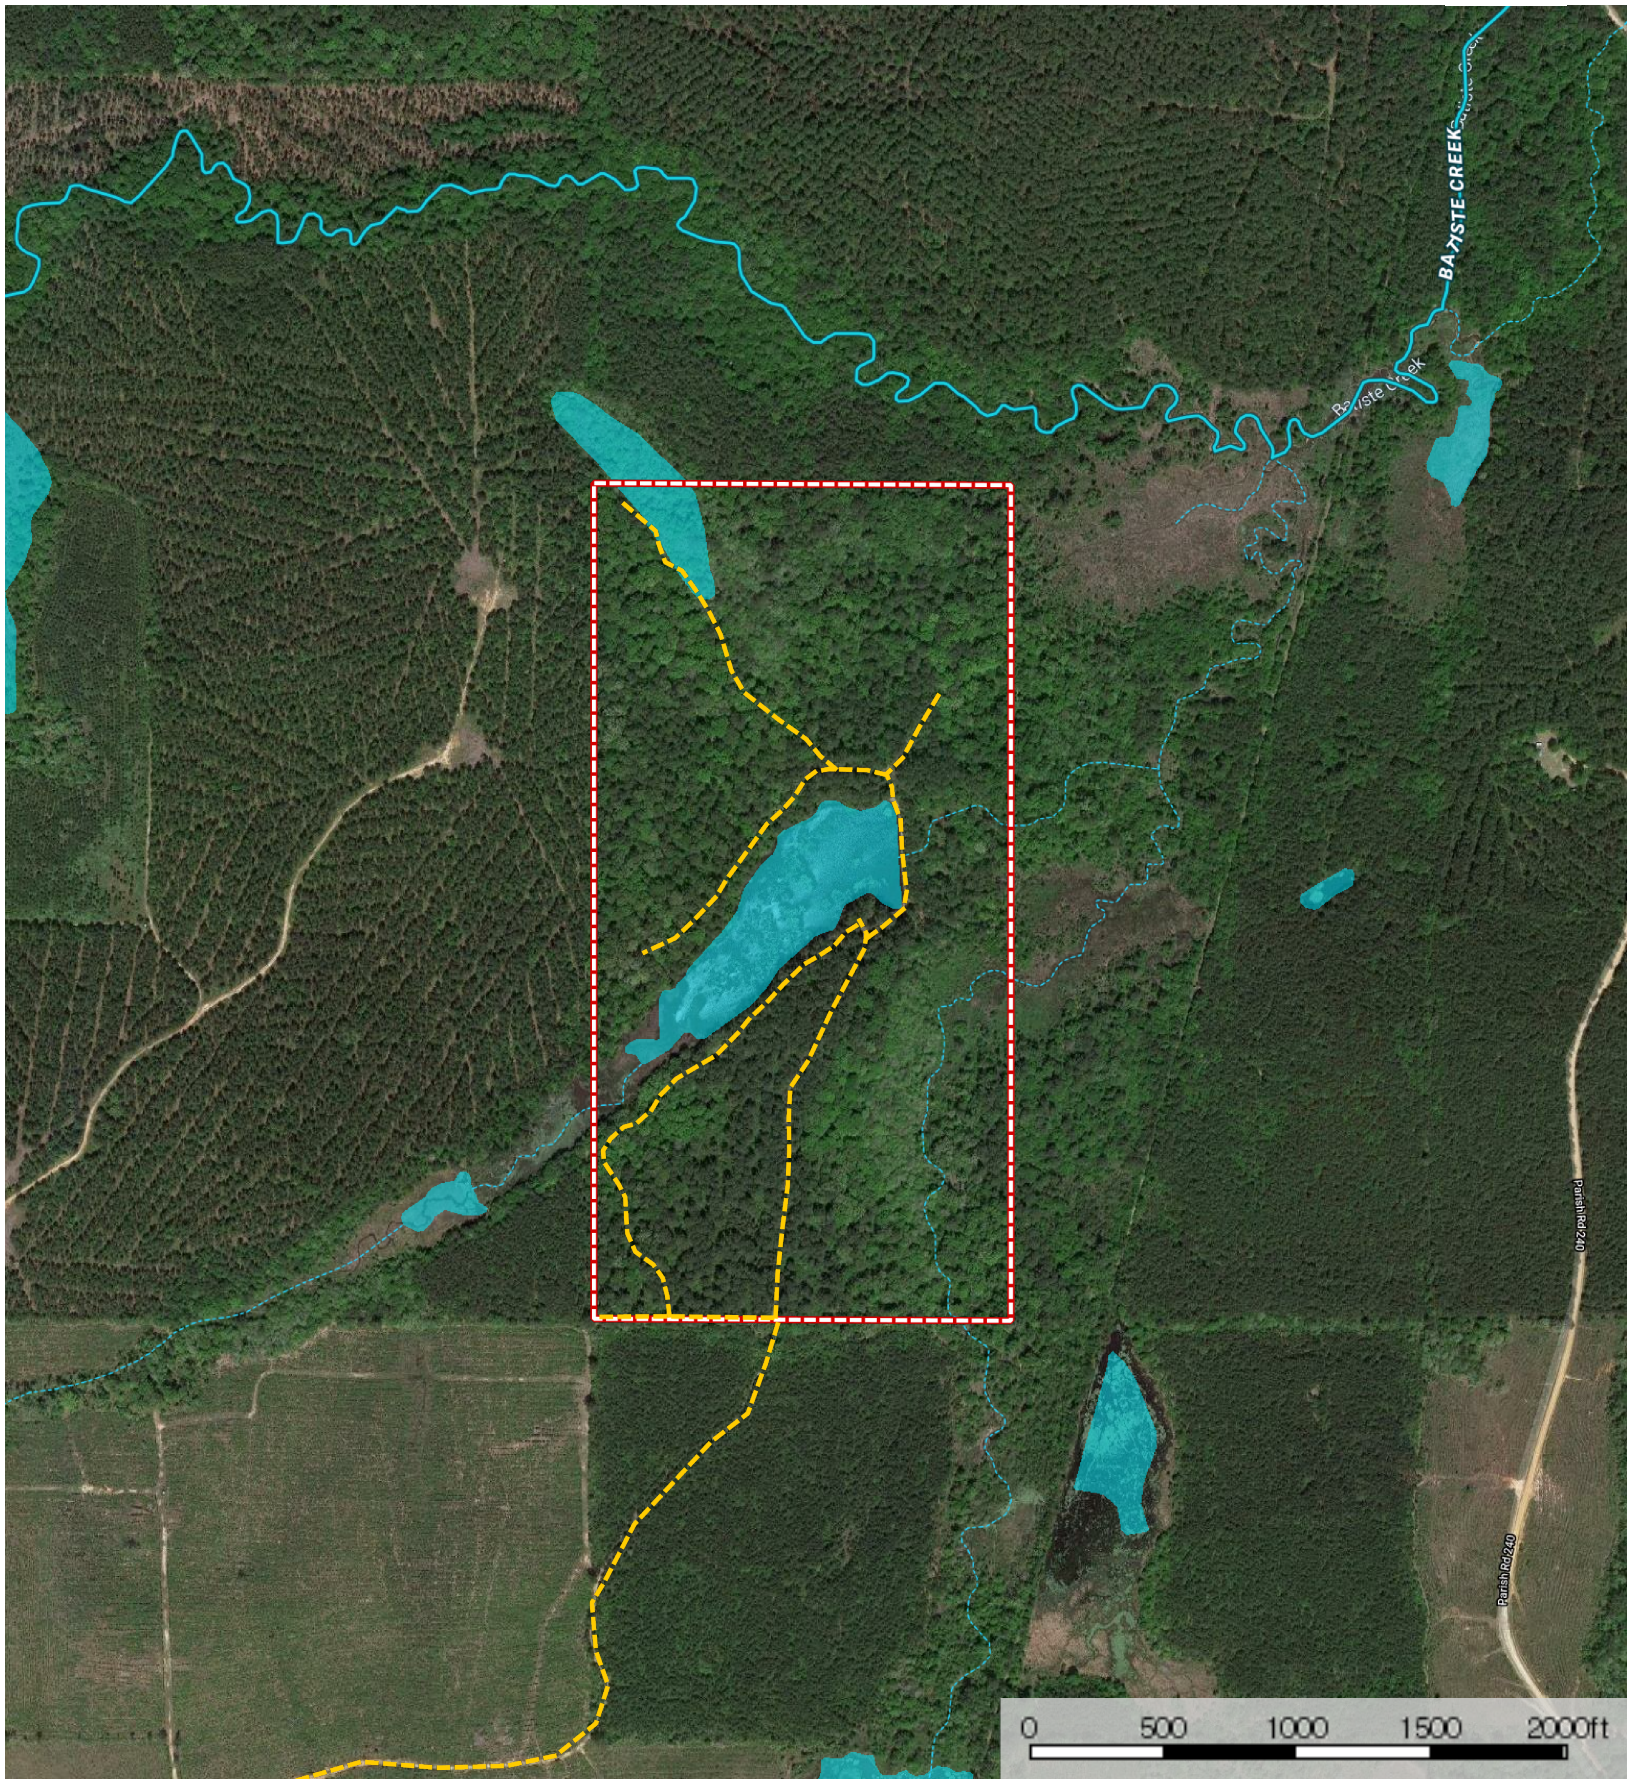

# The Back 80

Jackson Parish, Louisiana, 80 AC +/-

- Road / Trail
- Boundary
- .-.- Stream, Intermittent
- River/Creek
- Water Body