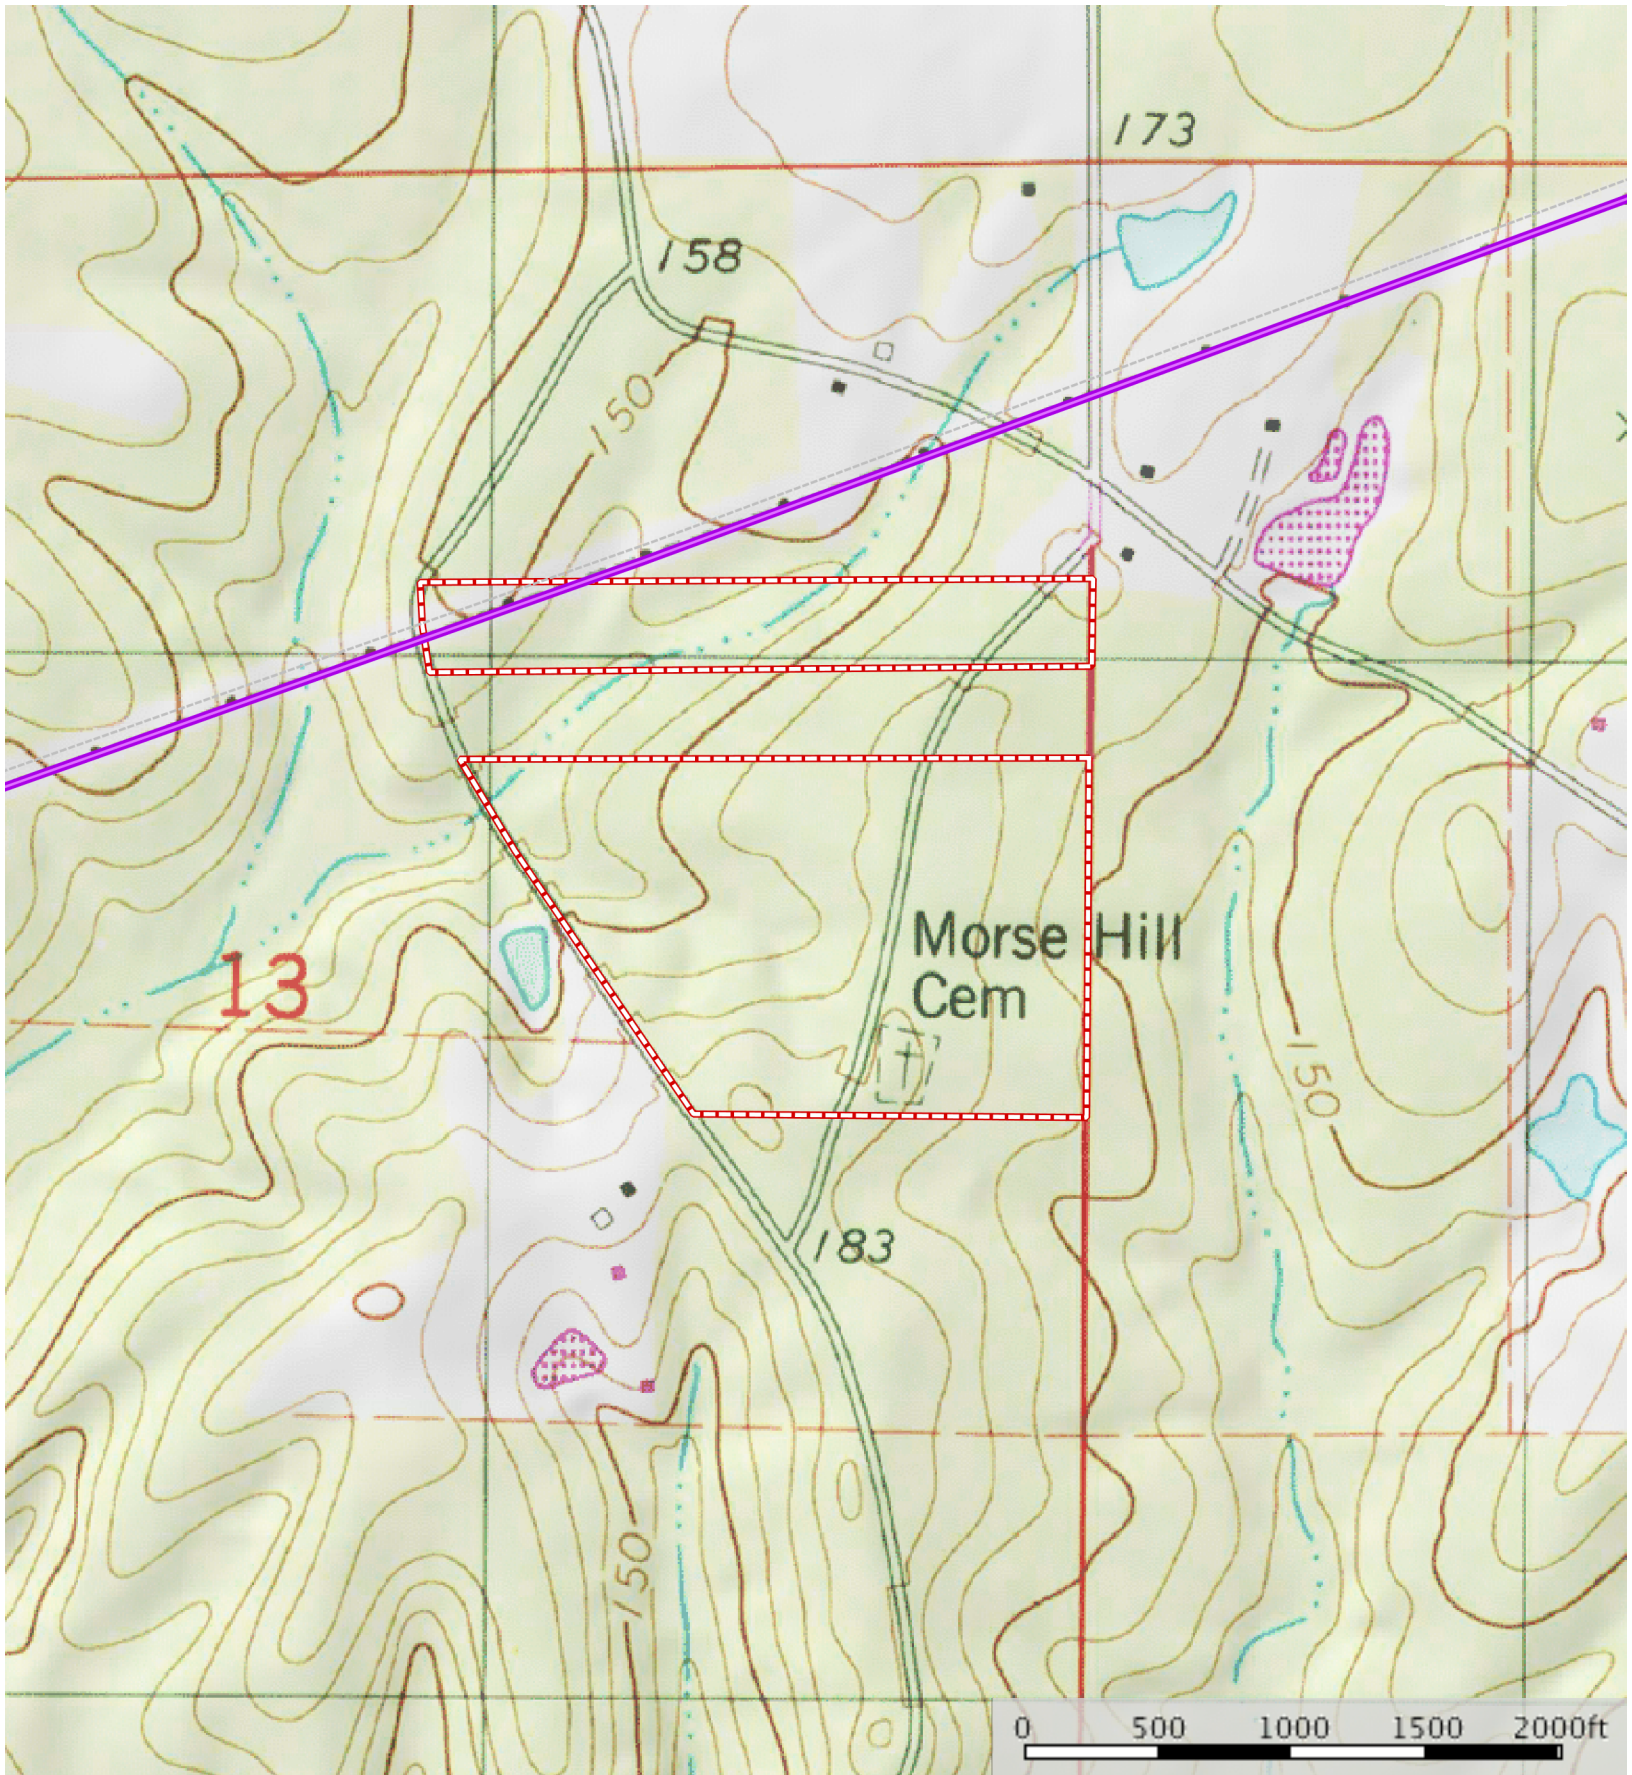

Mars Hill Tract
Union Parish, Louisiana, 54 AC +/-

..... Transmission Line — Pipeline □ Boundary