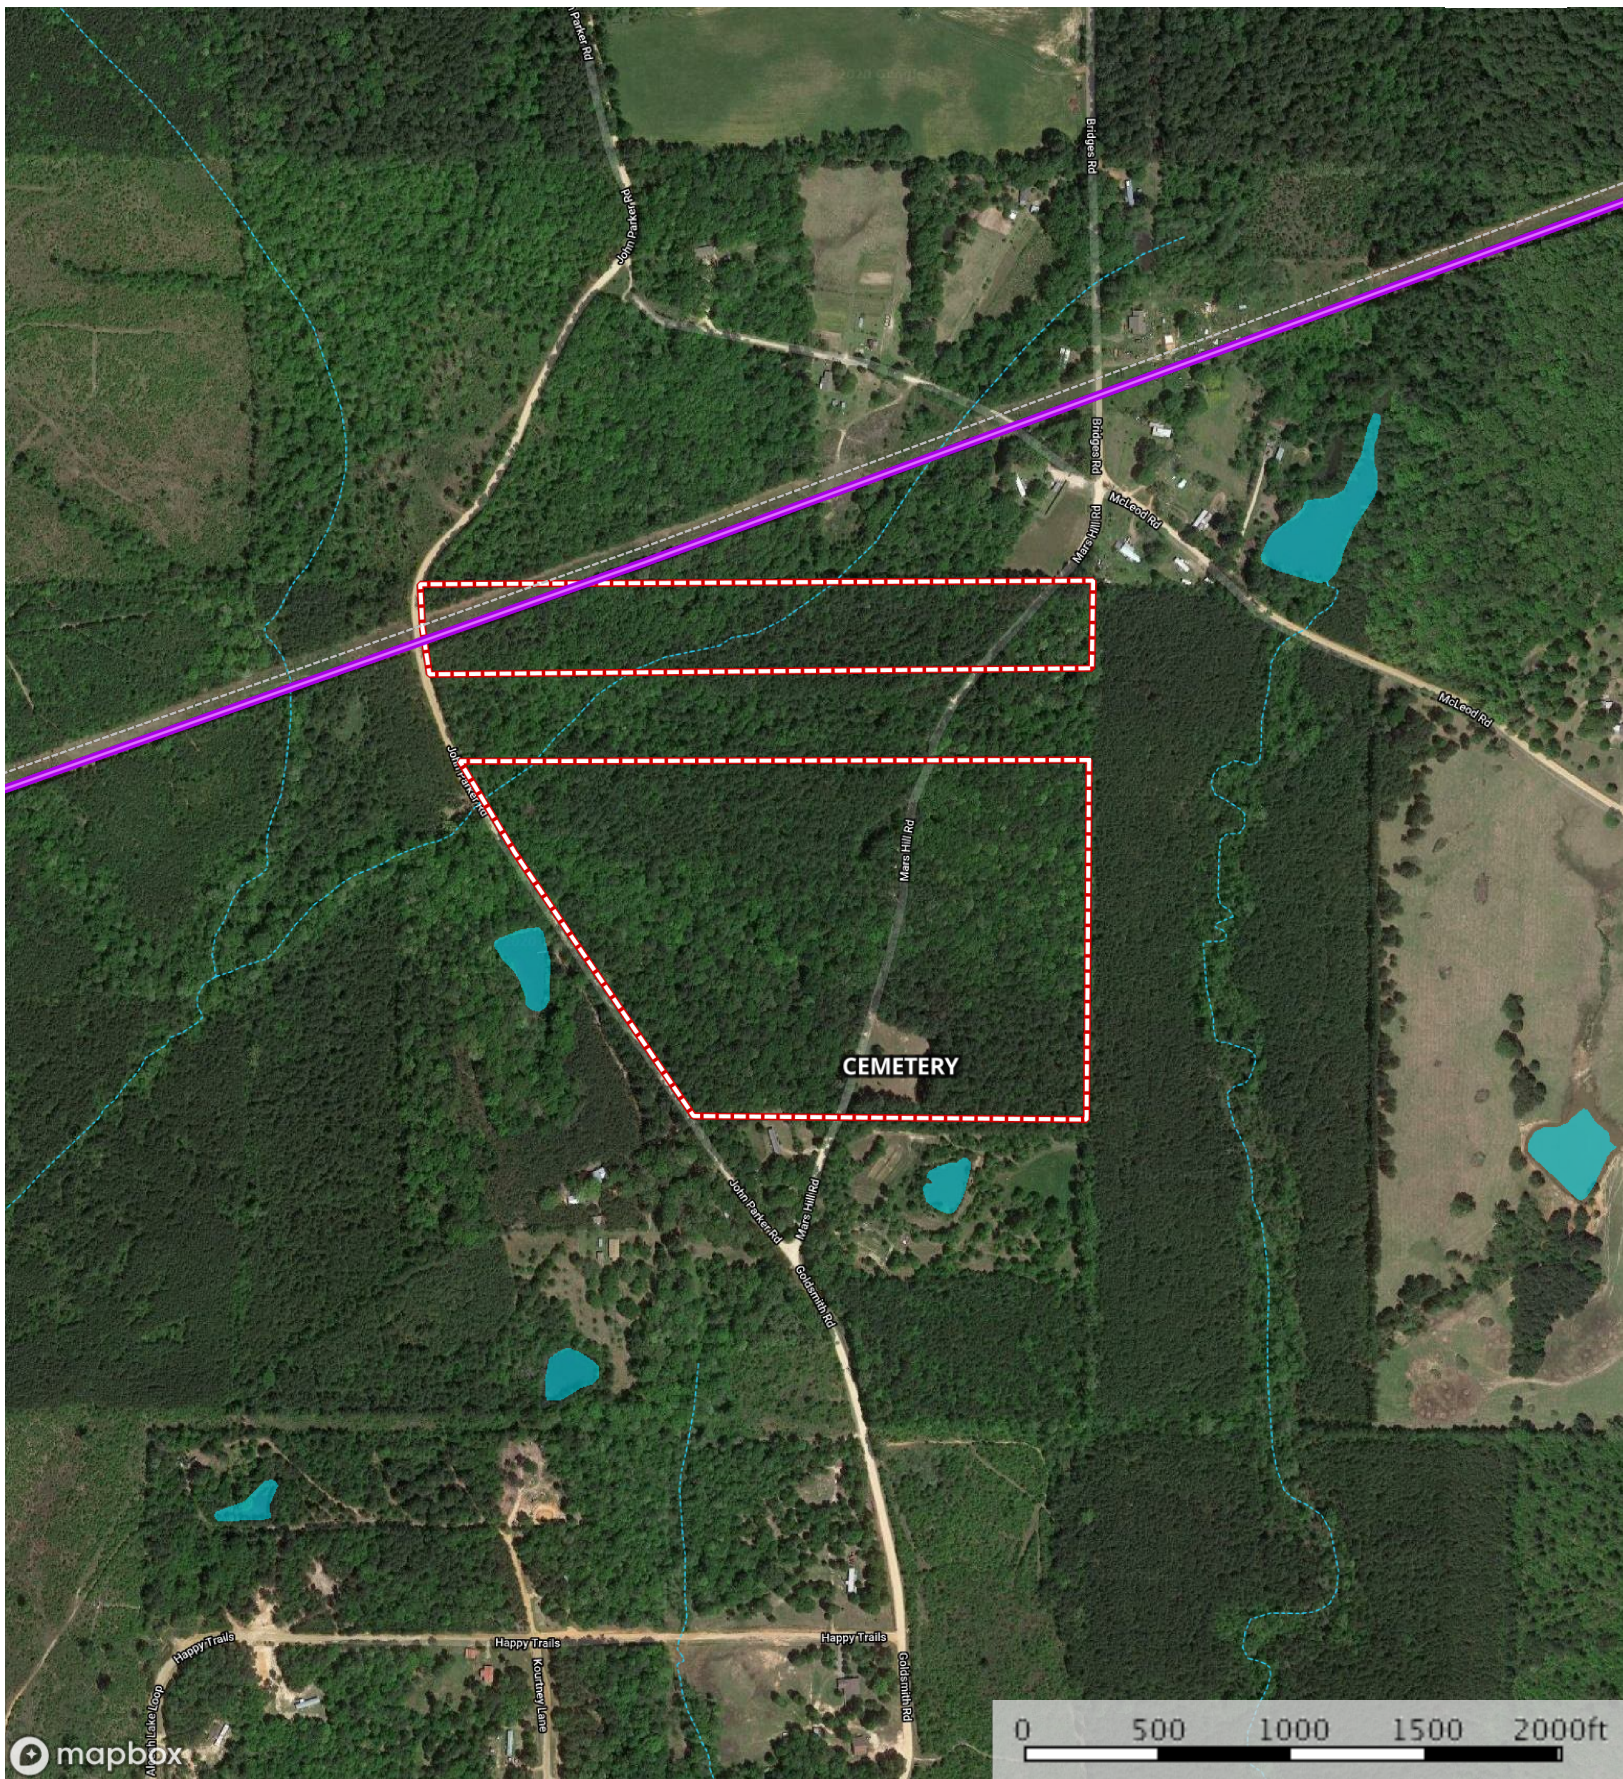

Mars Hill Tract

Union Parish, Louisiana, 54 AC +/-

- Transmission Line
- Pipeline
- Boundary
- - - - Stream, Intermittent
- River/Creek
- Water Body