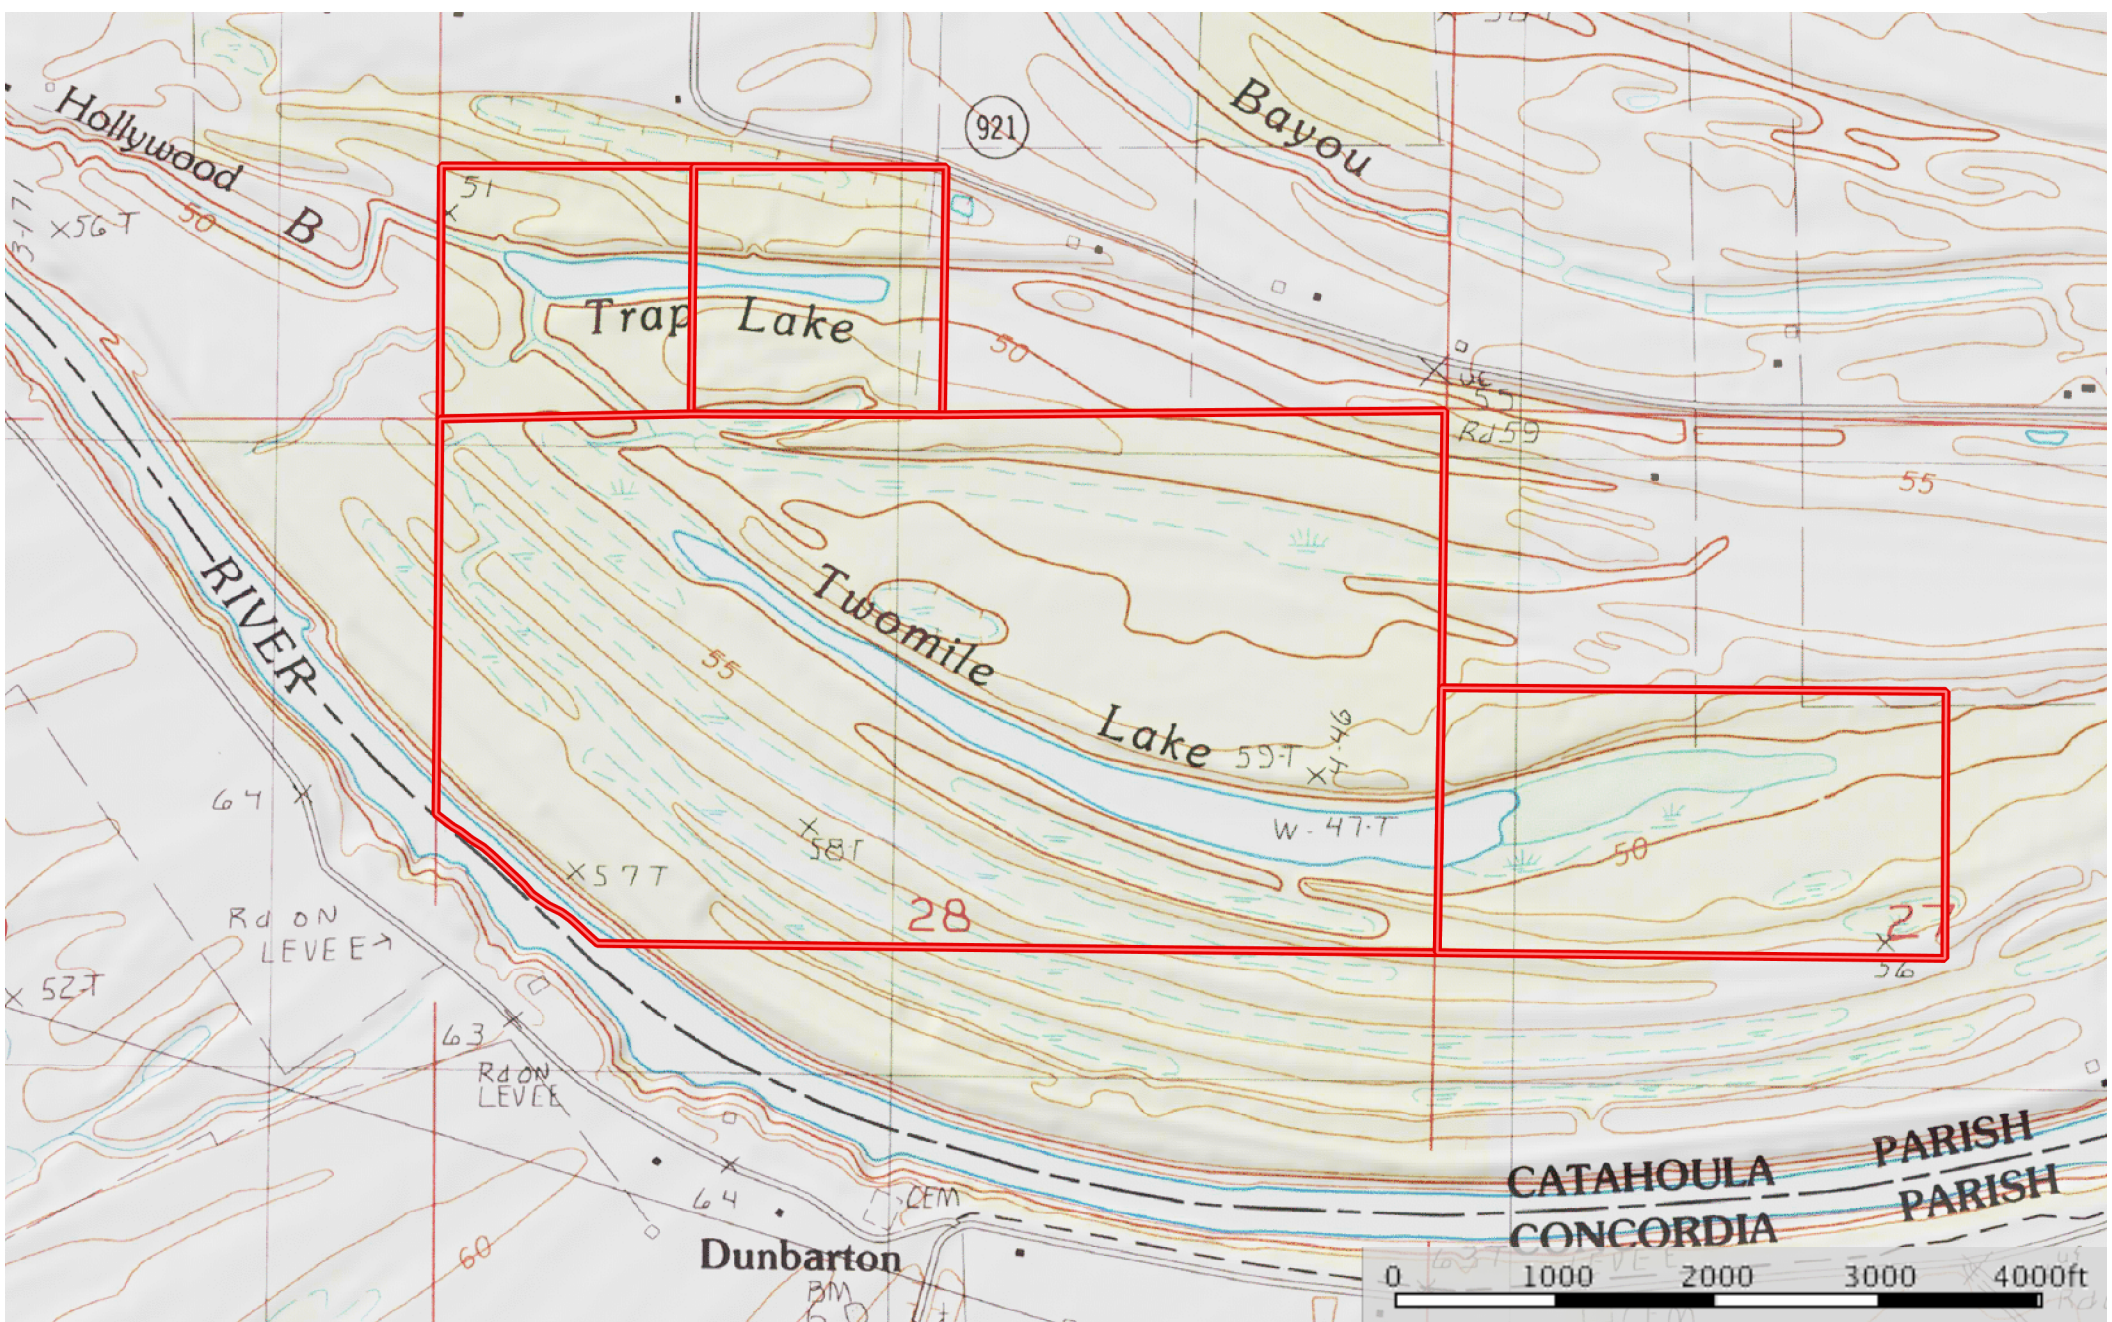

Hardwood Lodge Hunting/Recreational Camp & Property

Catahoula Parish, Louisiana, 471 AC +/-

 Boundary