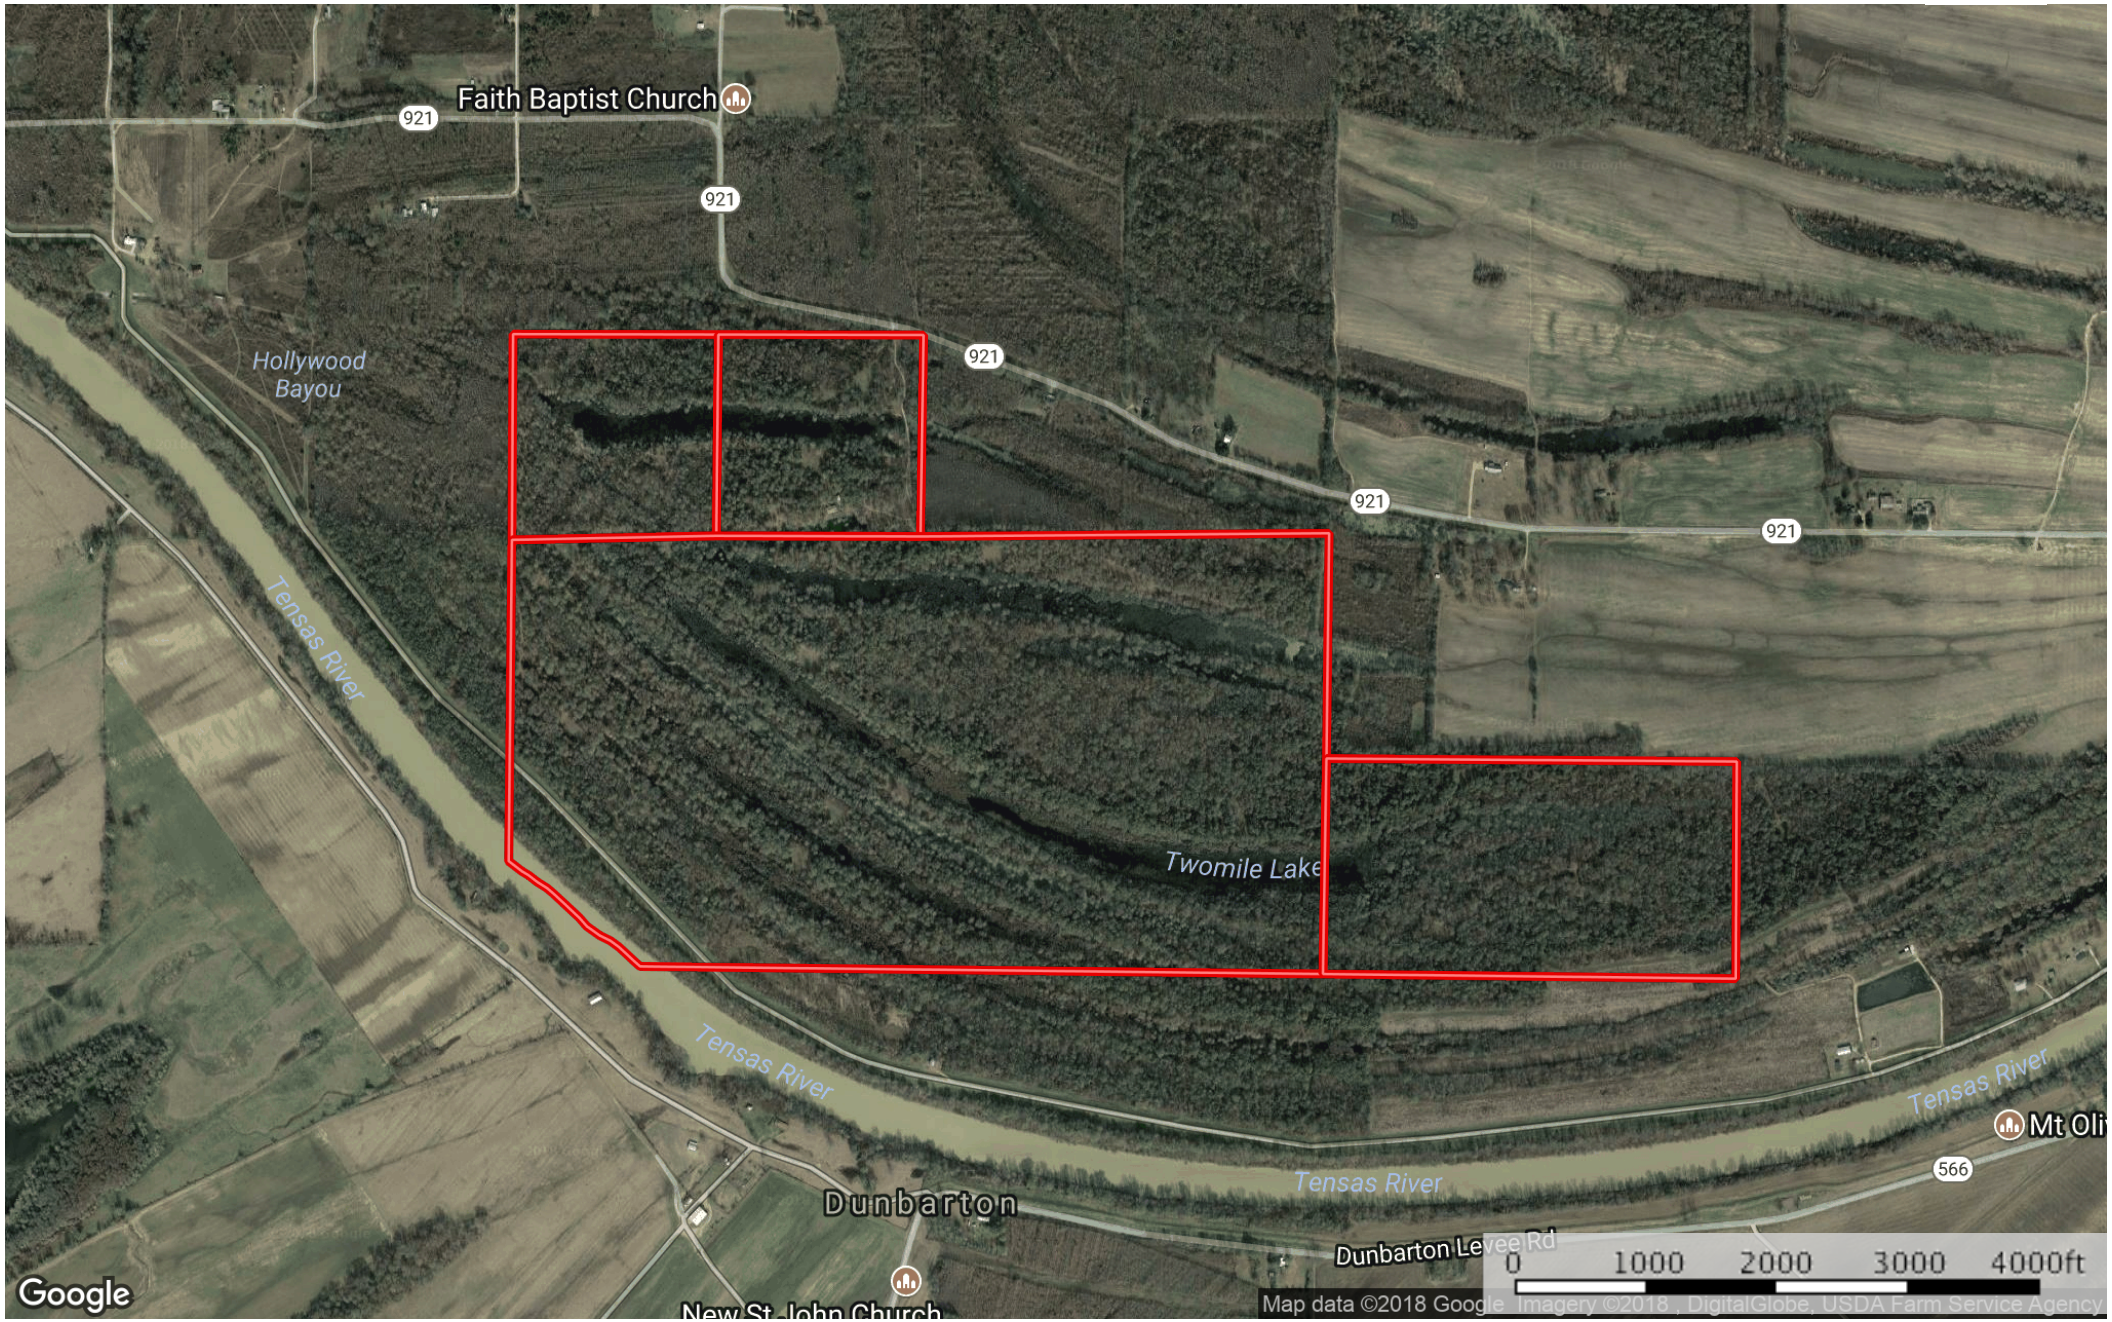

Hardwood Lodge Hunting/Recreational Camp & Property

Catahoula Parish, Louisiana, 471 AC +/-

 Boundary