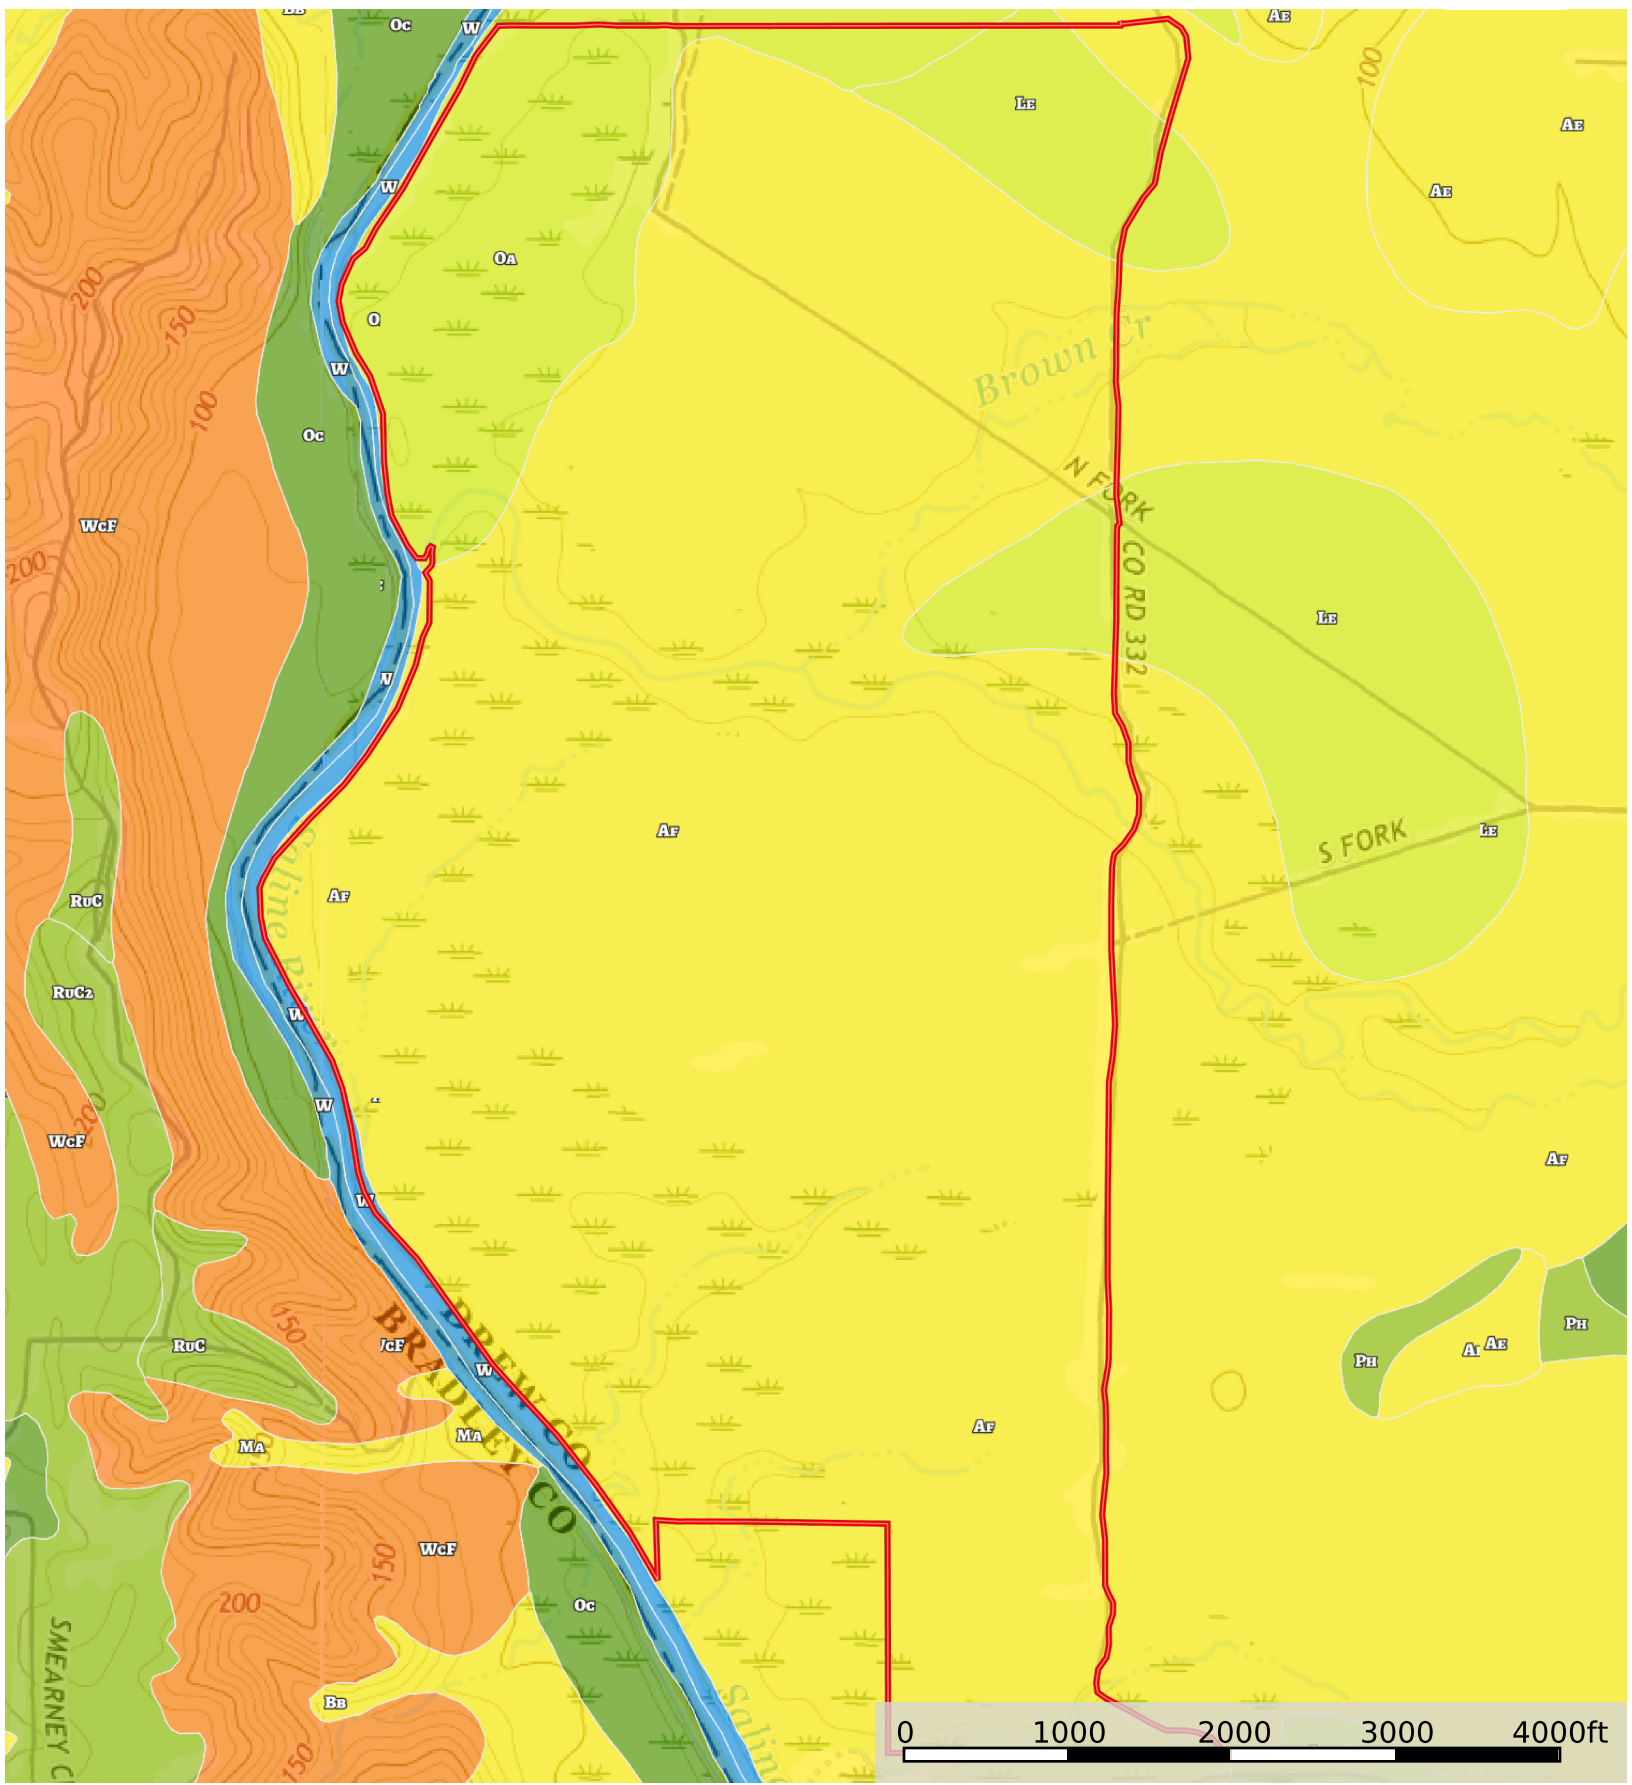

Saline River Fordyce 75 Tract

Arkansas, AC +/-

 Boundary