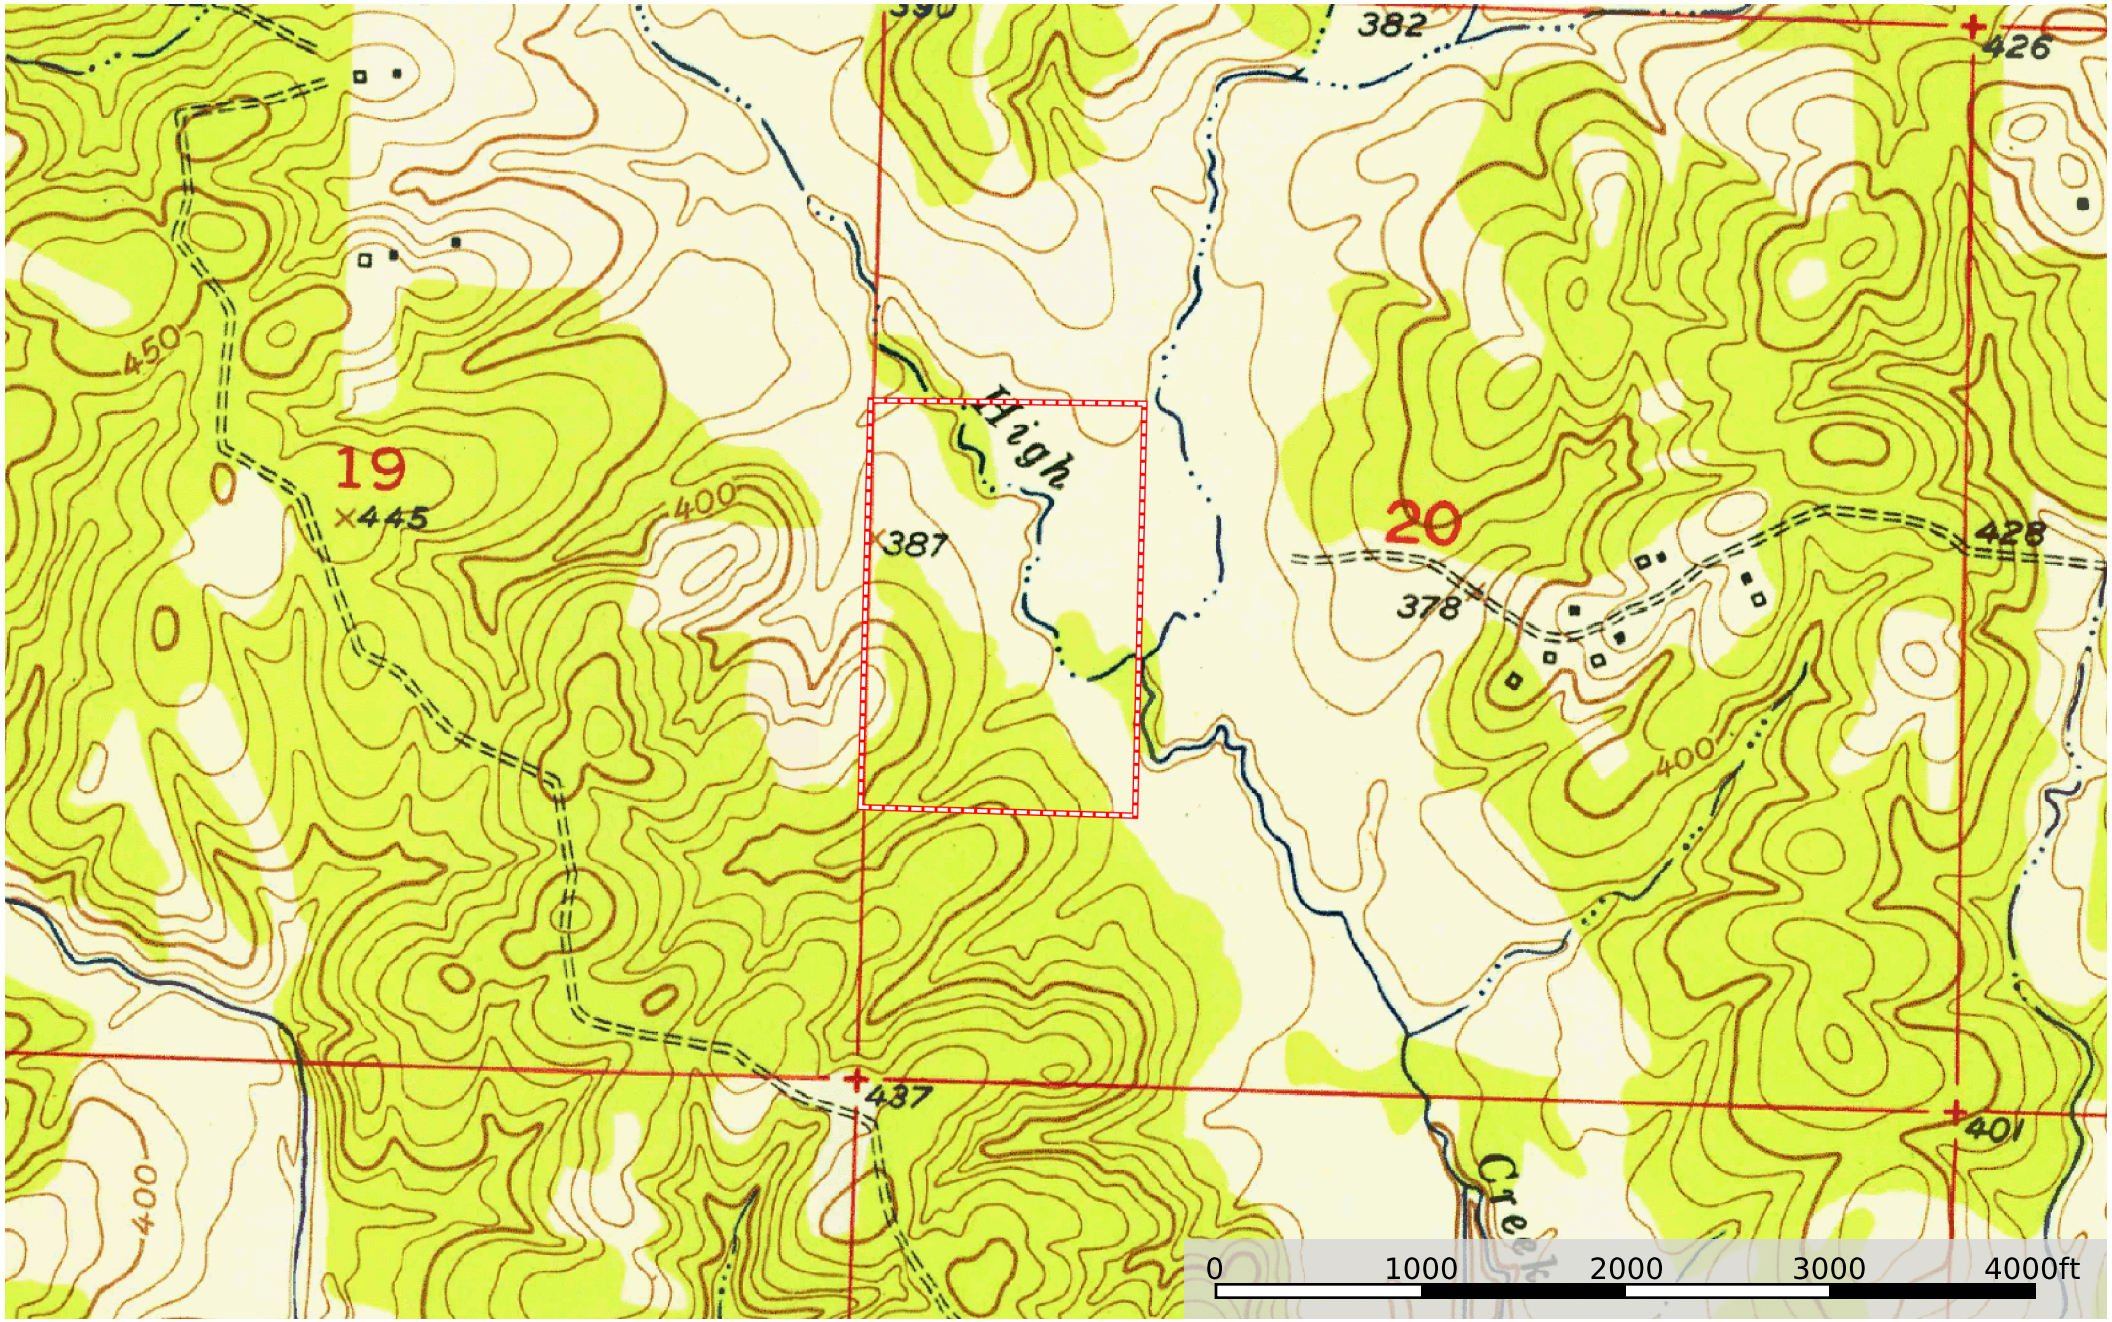

**Washington Sportsman 60**  
Hempstead County, Arkansas, 60 AC +/-

 Boundary