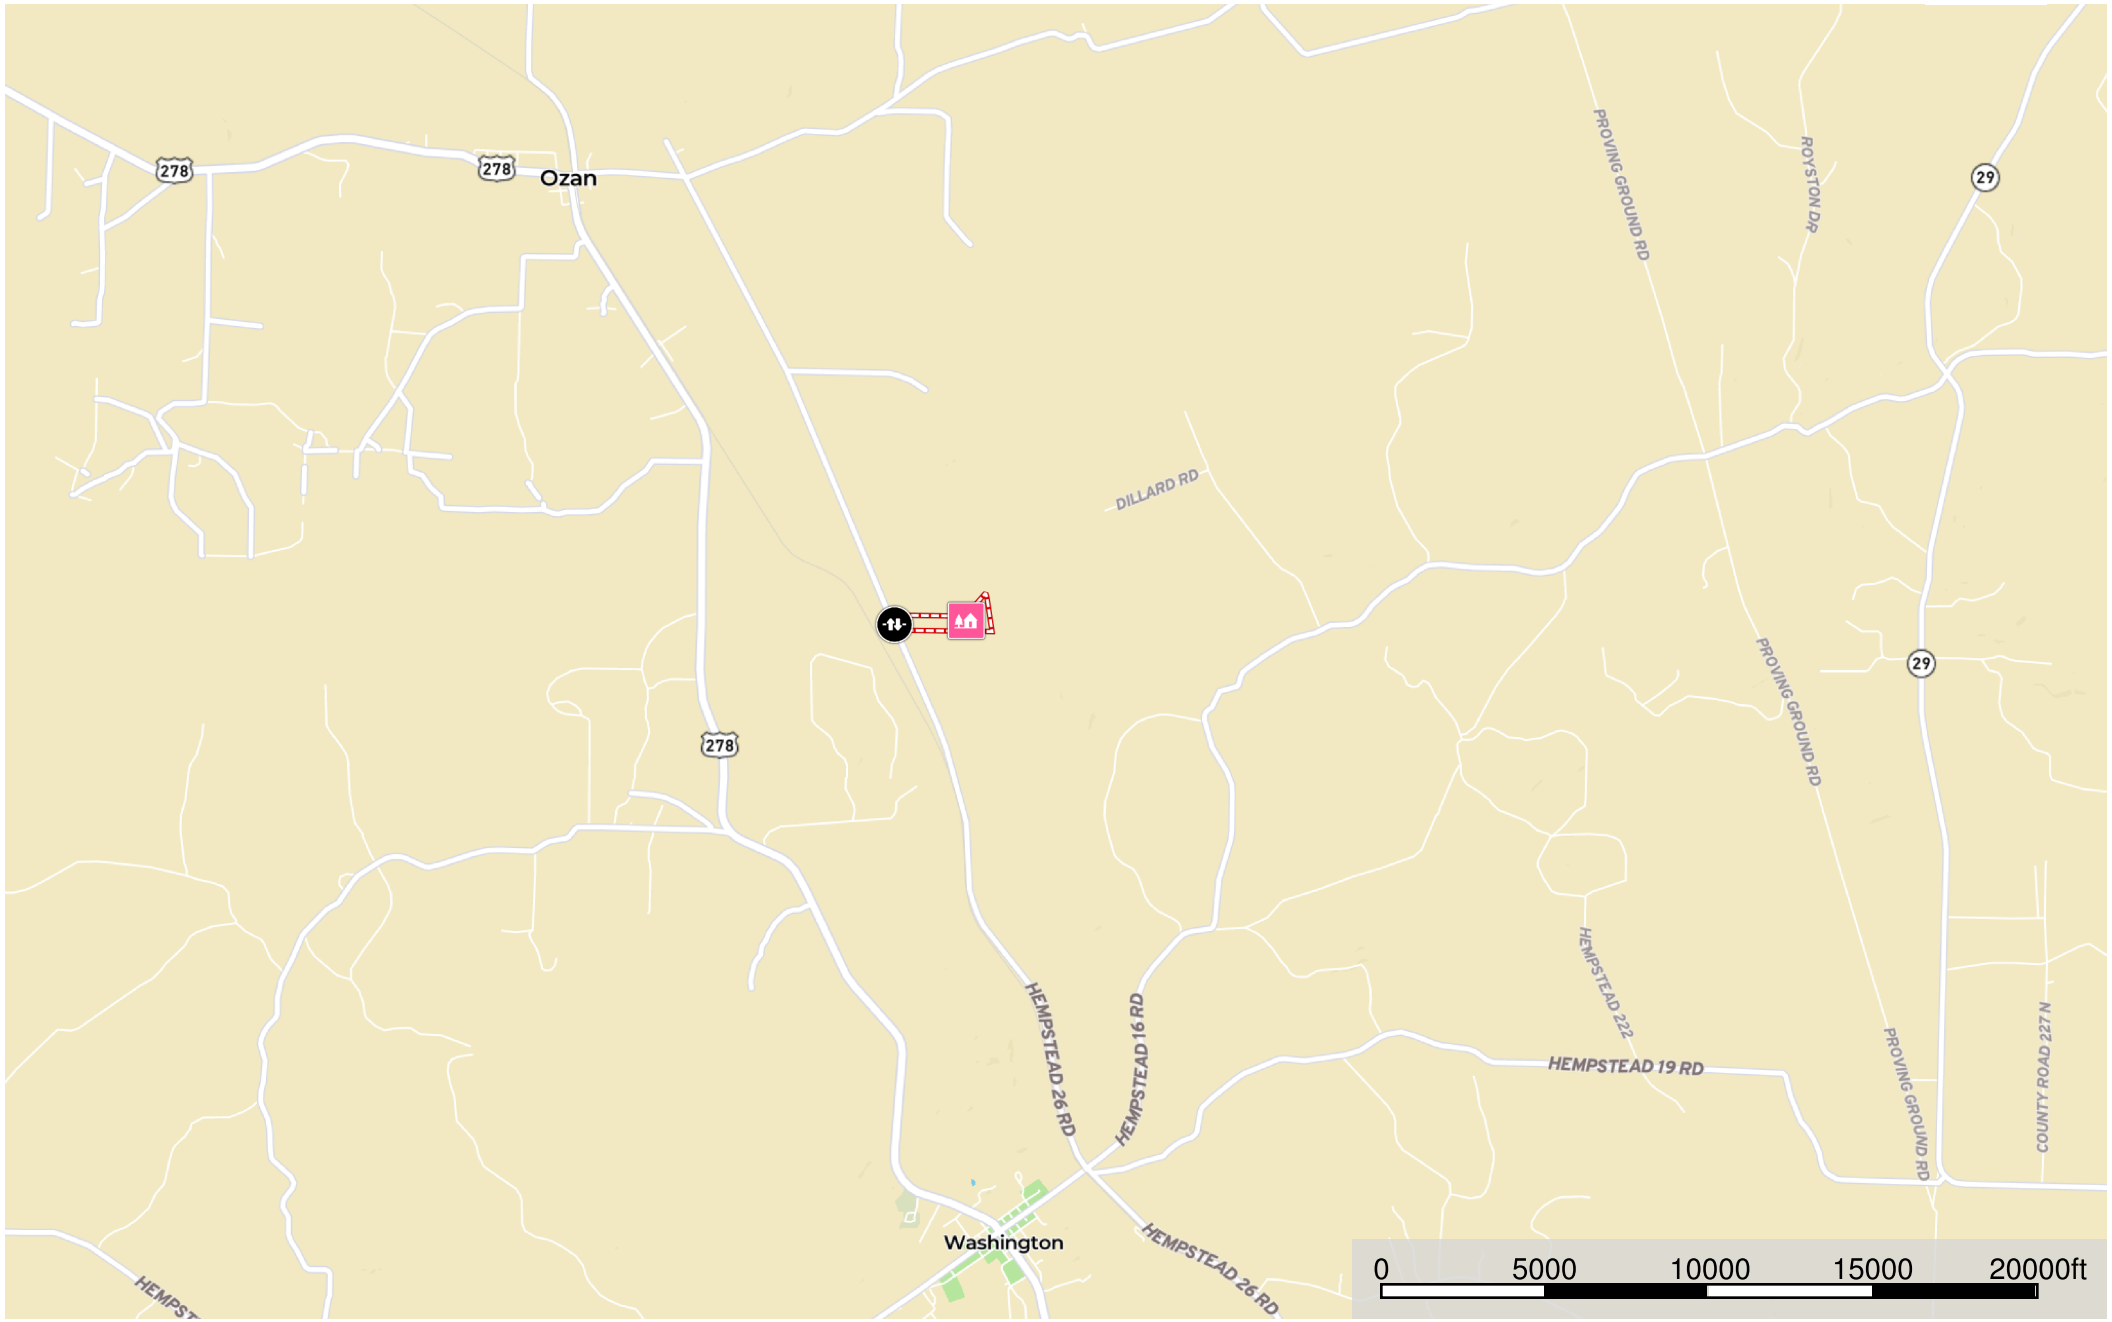

# Old Washington Lake property

Arkansas, AC +/-

-  Cabin
-  Gate
-  Boundary