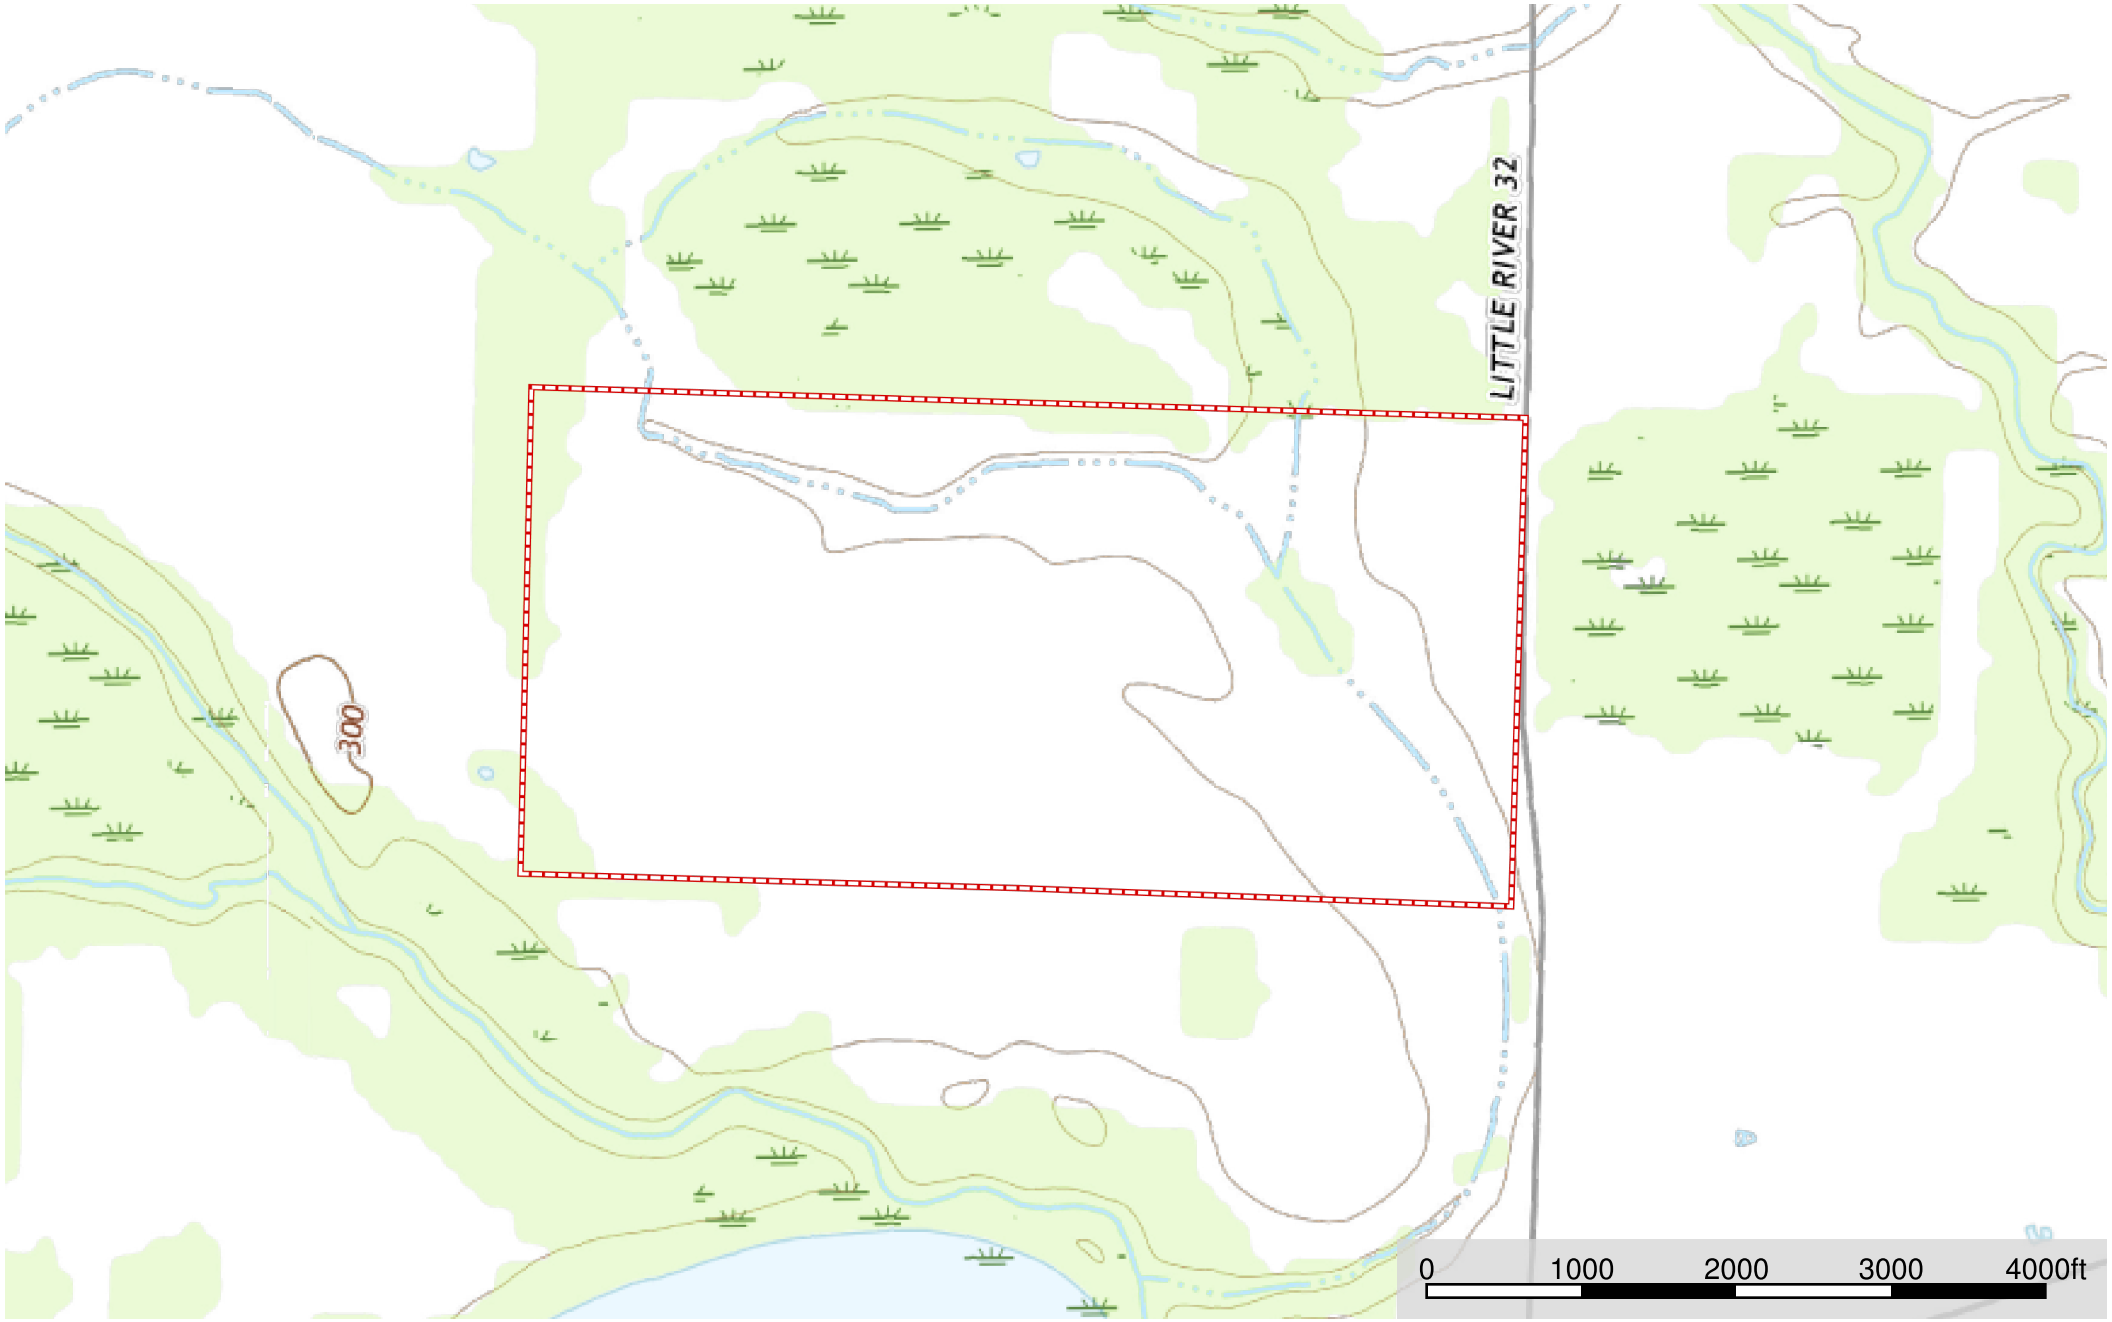

# Sawtooth Properties LLC 320

Little River County, Arkansas, 320 AC +/-

 Boundary