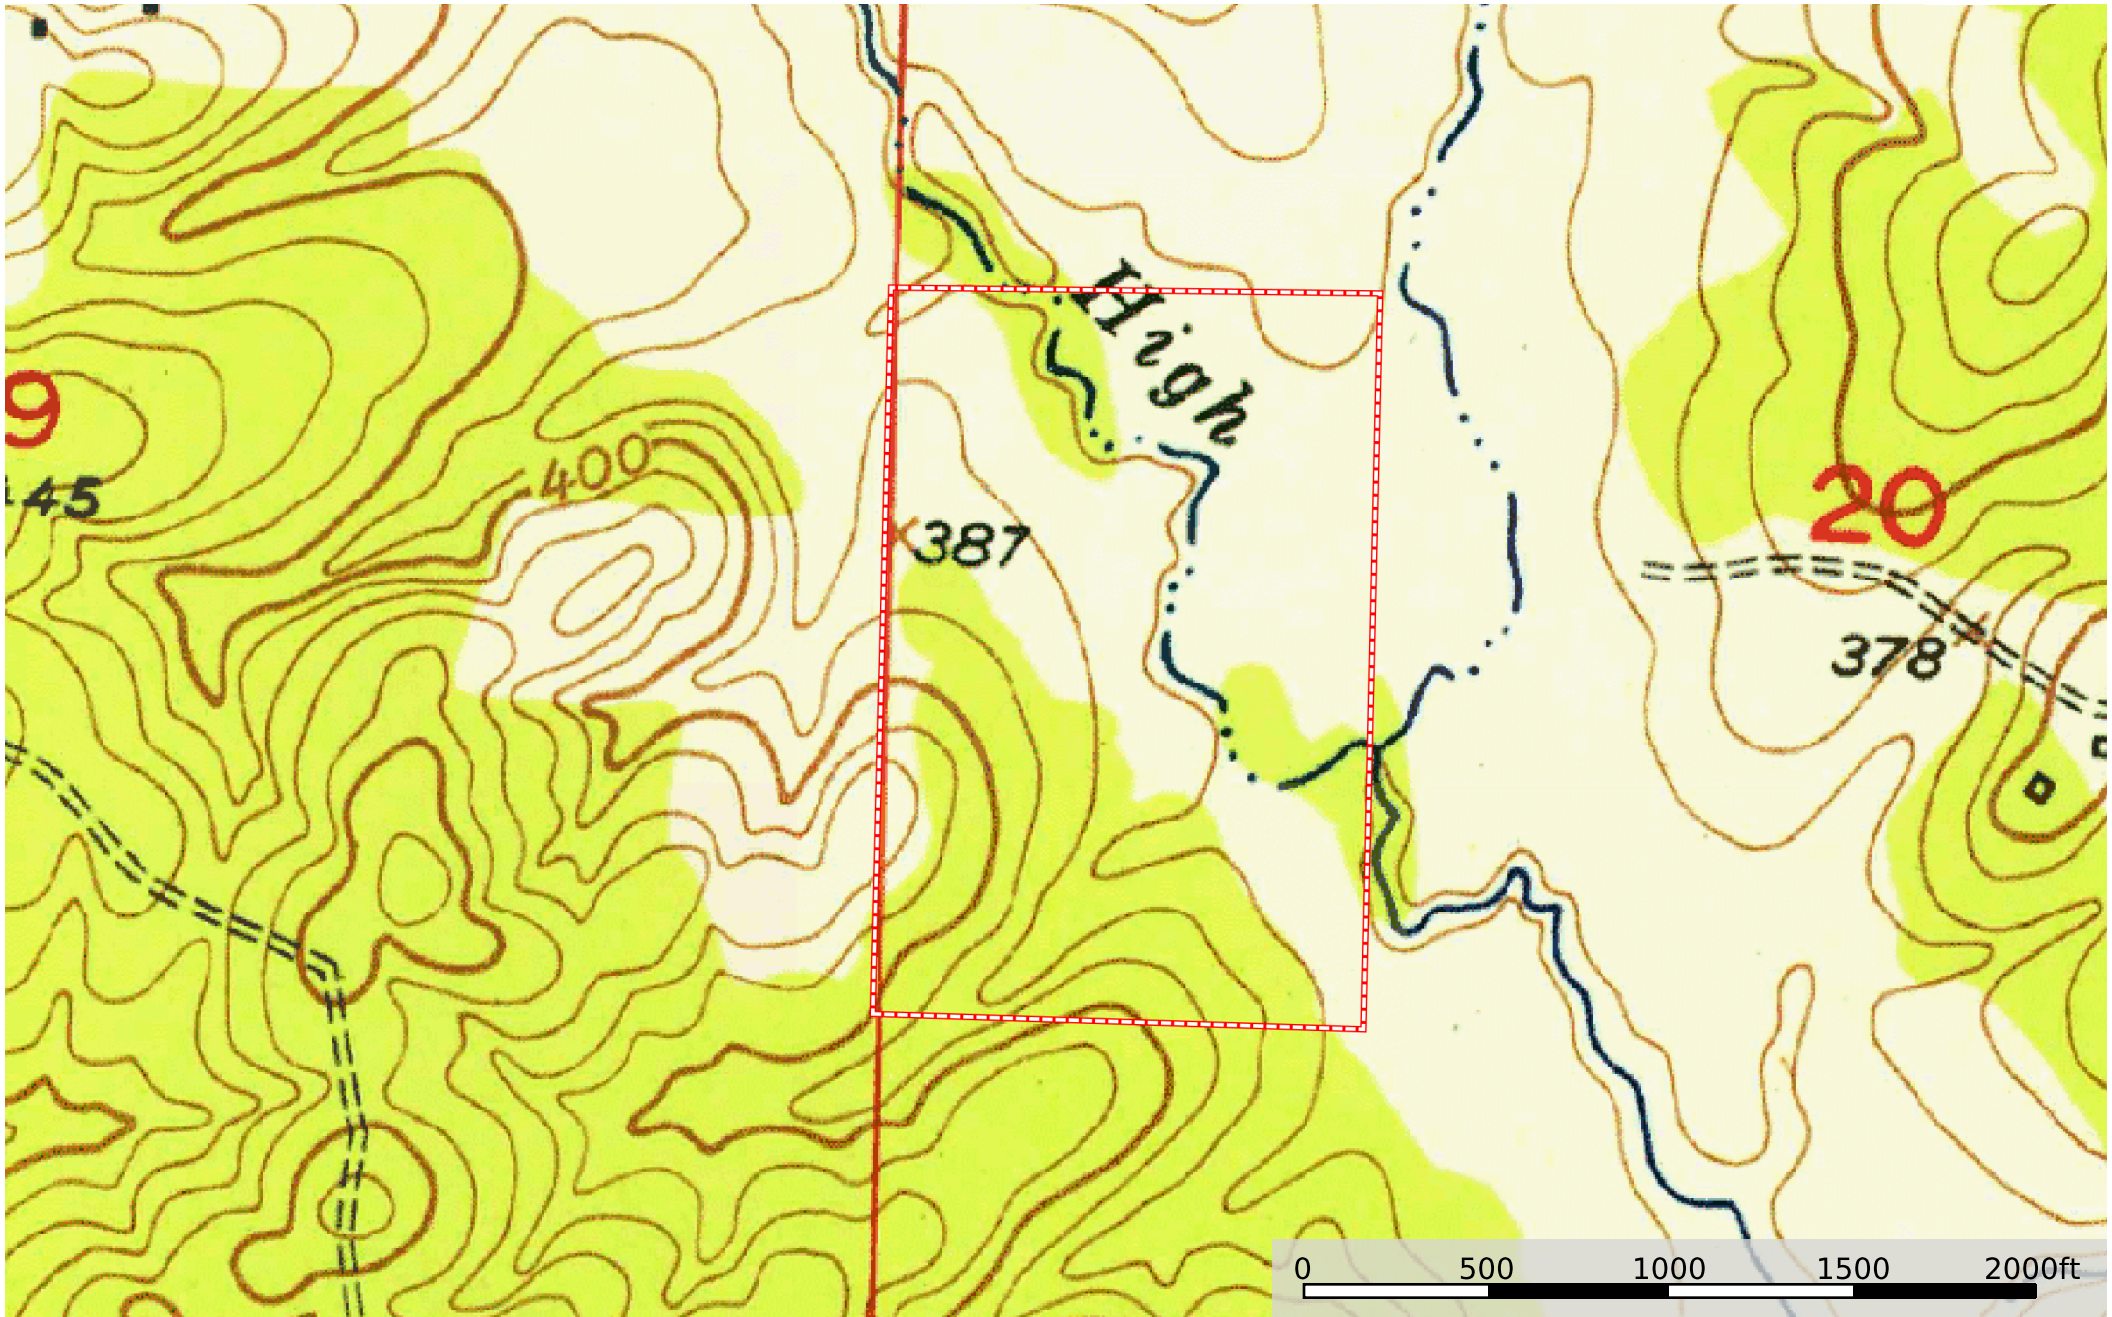

Washington Sportsman 60  
Hempstead County, Arkansas, 60 AC +/-

 Boundary