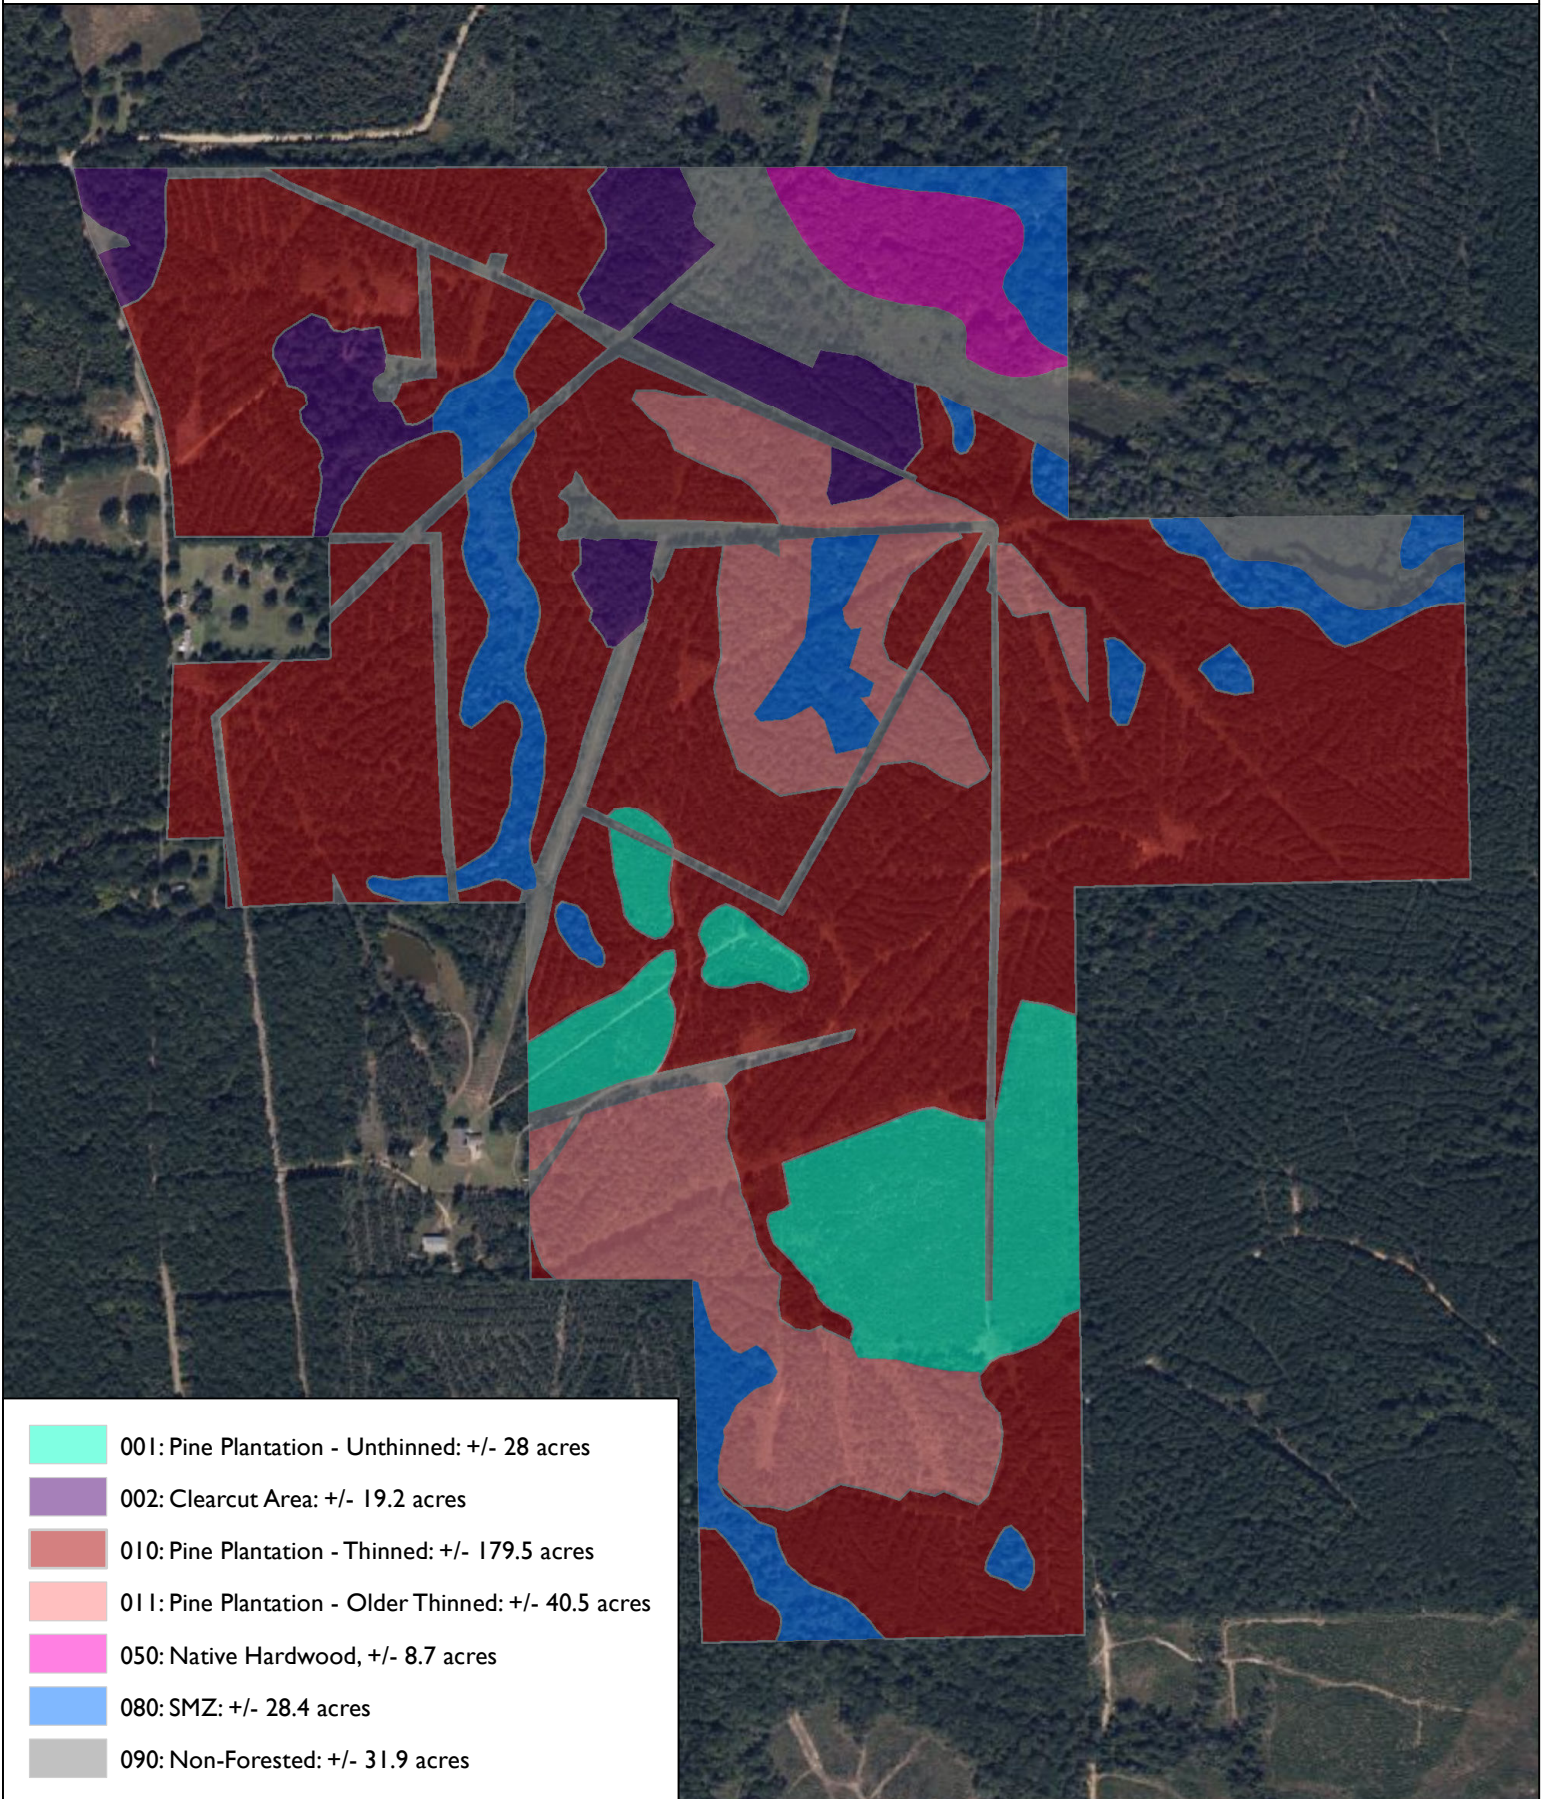

Byron D Black Tract - Stands Map Red River Parish, Louisiana

- 001: Pine Plantation - Unthinned: +/- 28 acres
- 002: Clearcut Area: +/- 19.2 acres
- 010: Pine Plantation - Thinned: +/- 179.5 acres
- 011: Pine Plantation - Older Thinned: +/- 40.5 acres
- 050: Native Hardwood, +/- 8.7 acres
- 080: SMZ: +/- 28.4 acres
- 090: Non-Forested: +/- 31.9 acres

3/21/2024

Imagery: 2023

1 Inch = 687 Feet