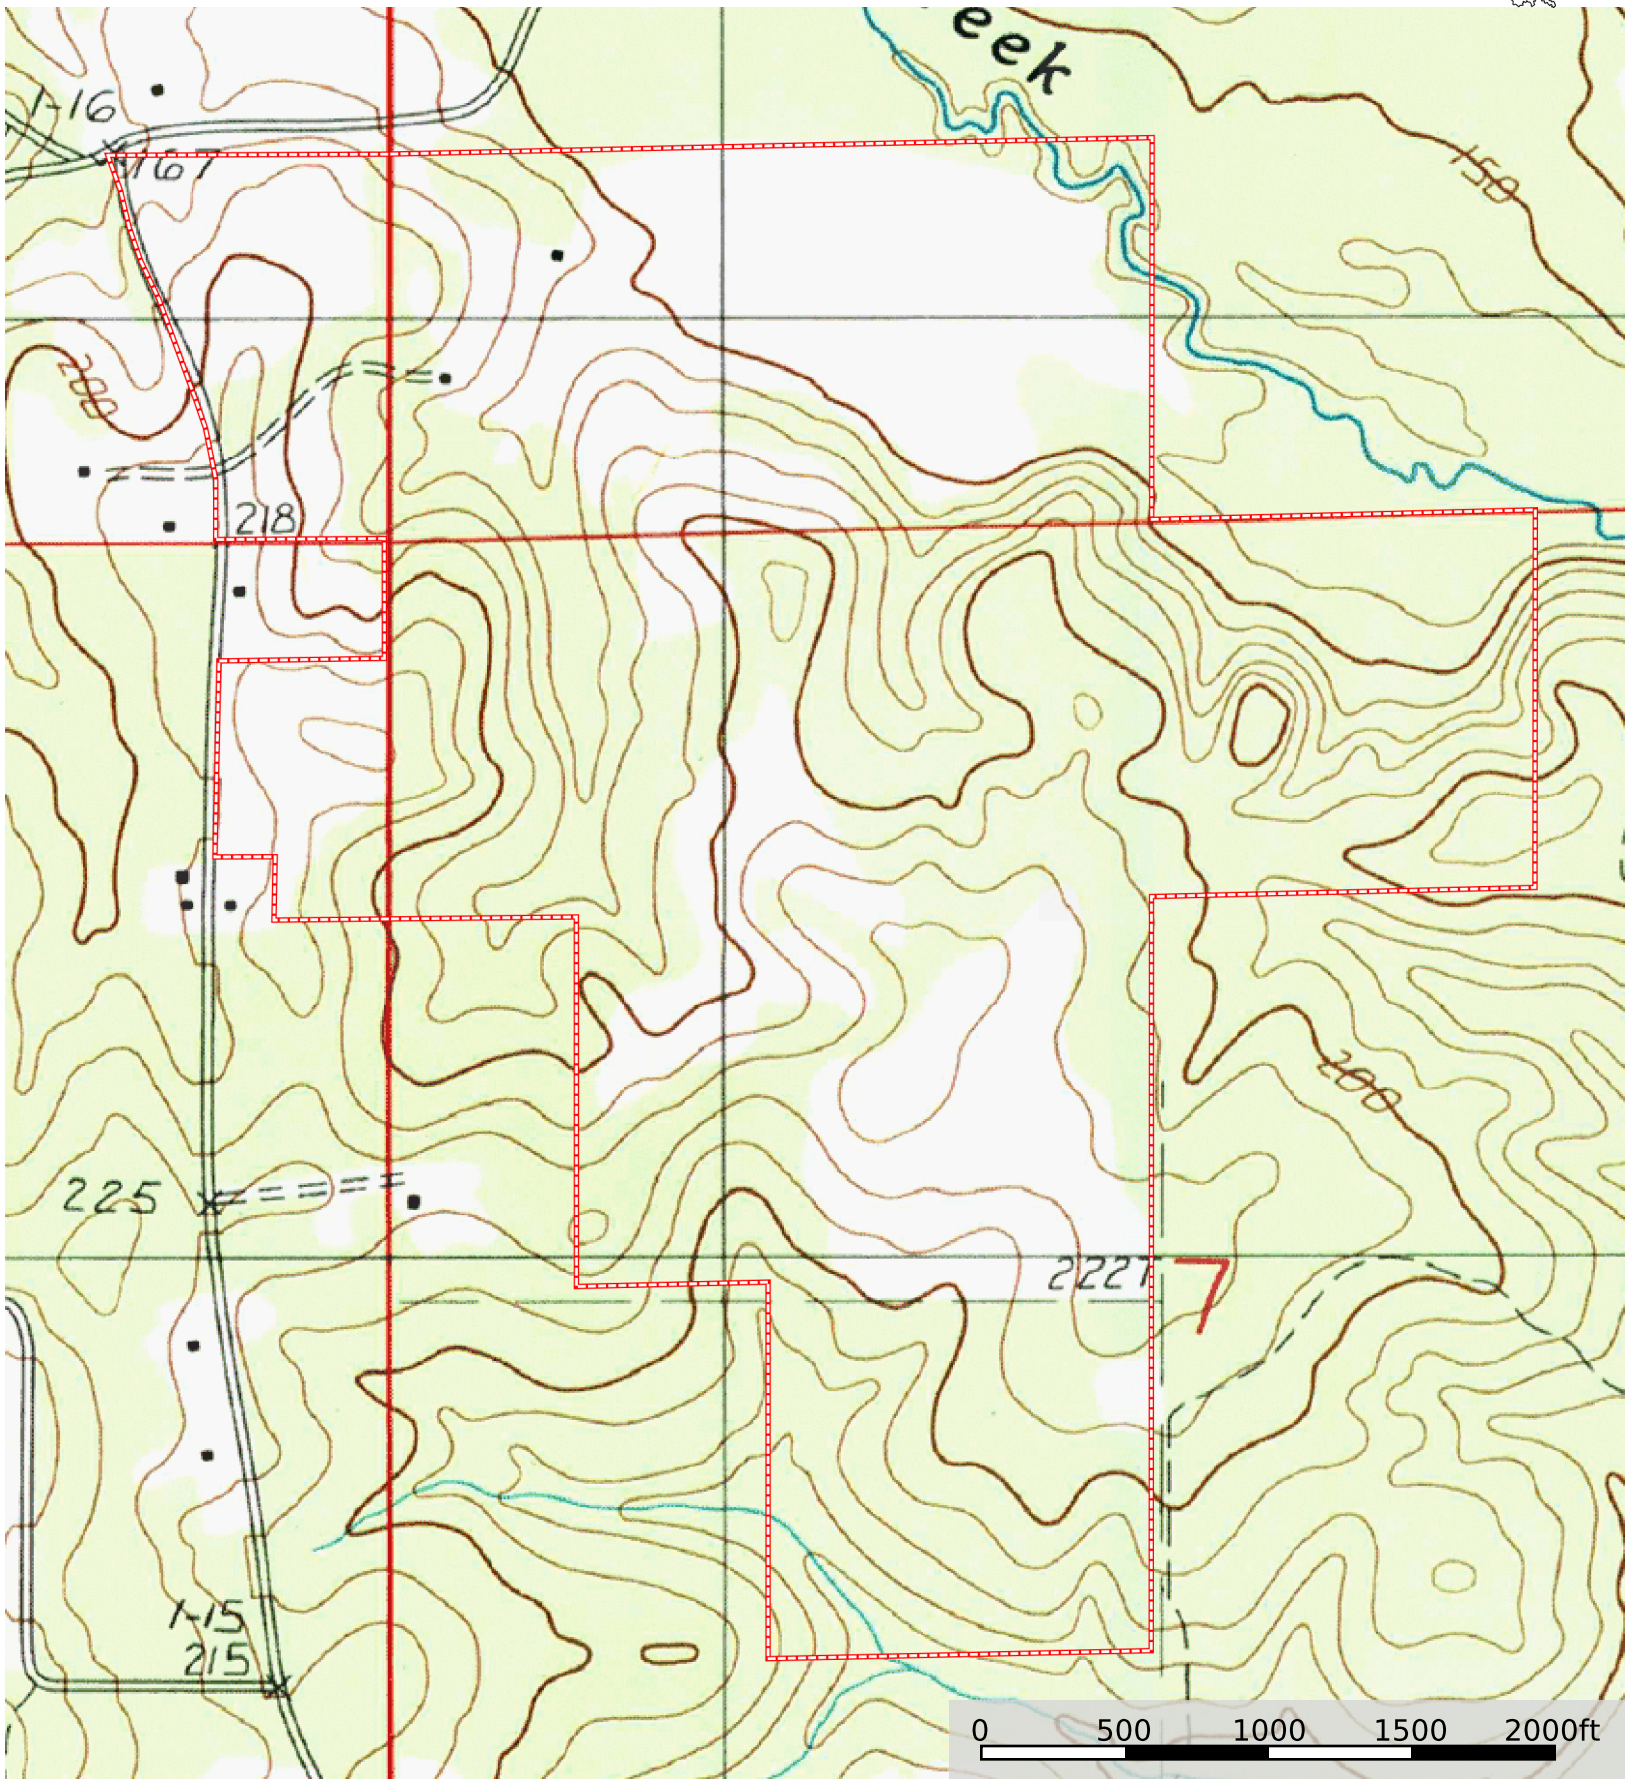

# Black Farms - Red River

Red River Parish, Louisiana, 331.21 AC +/-

 Boundary