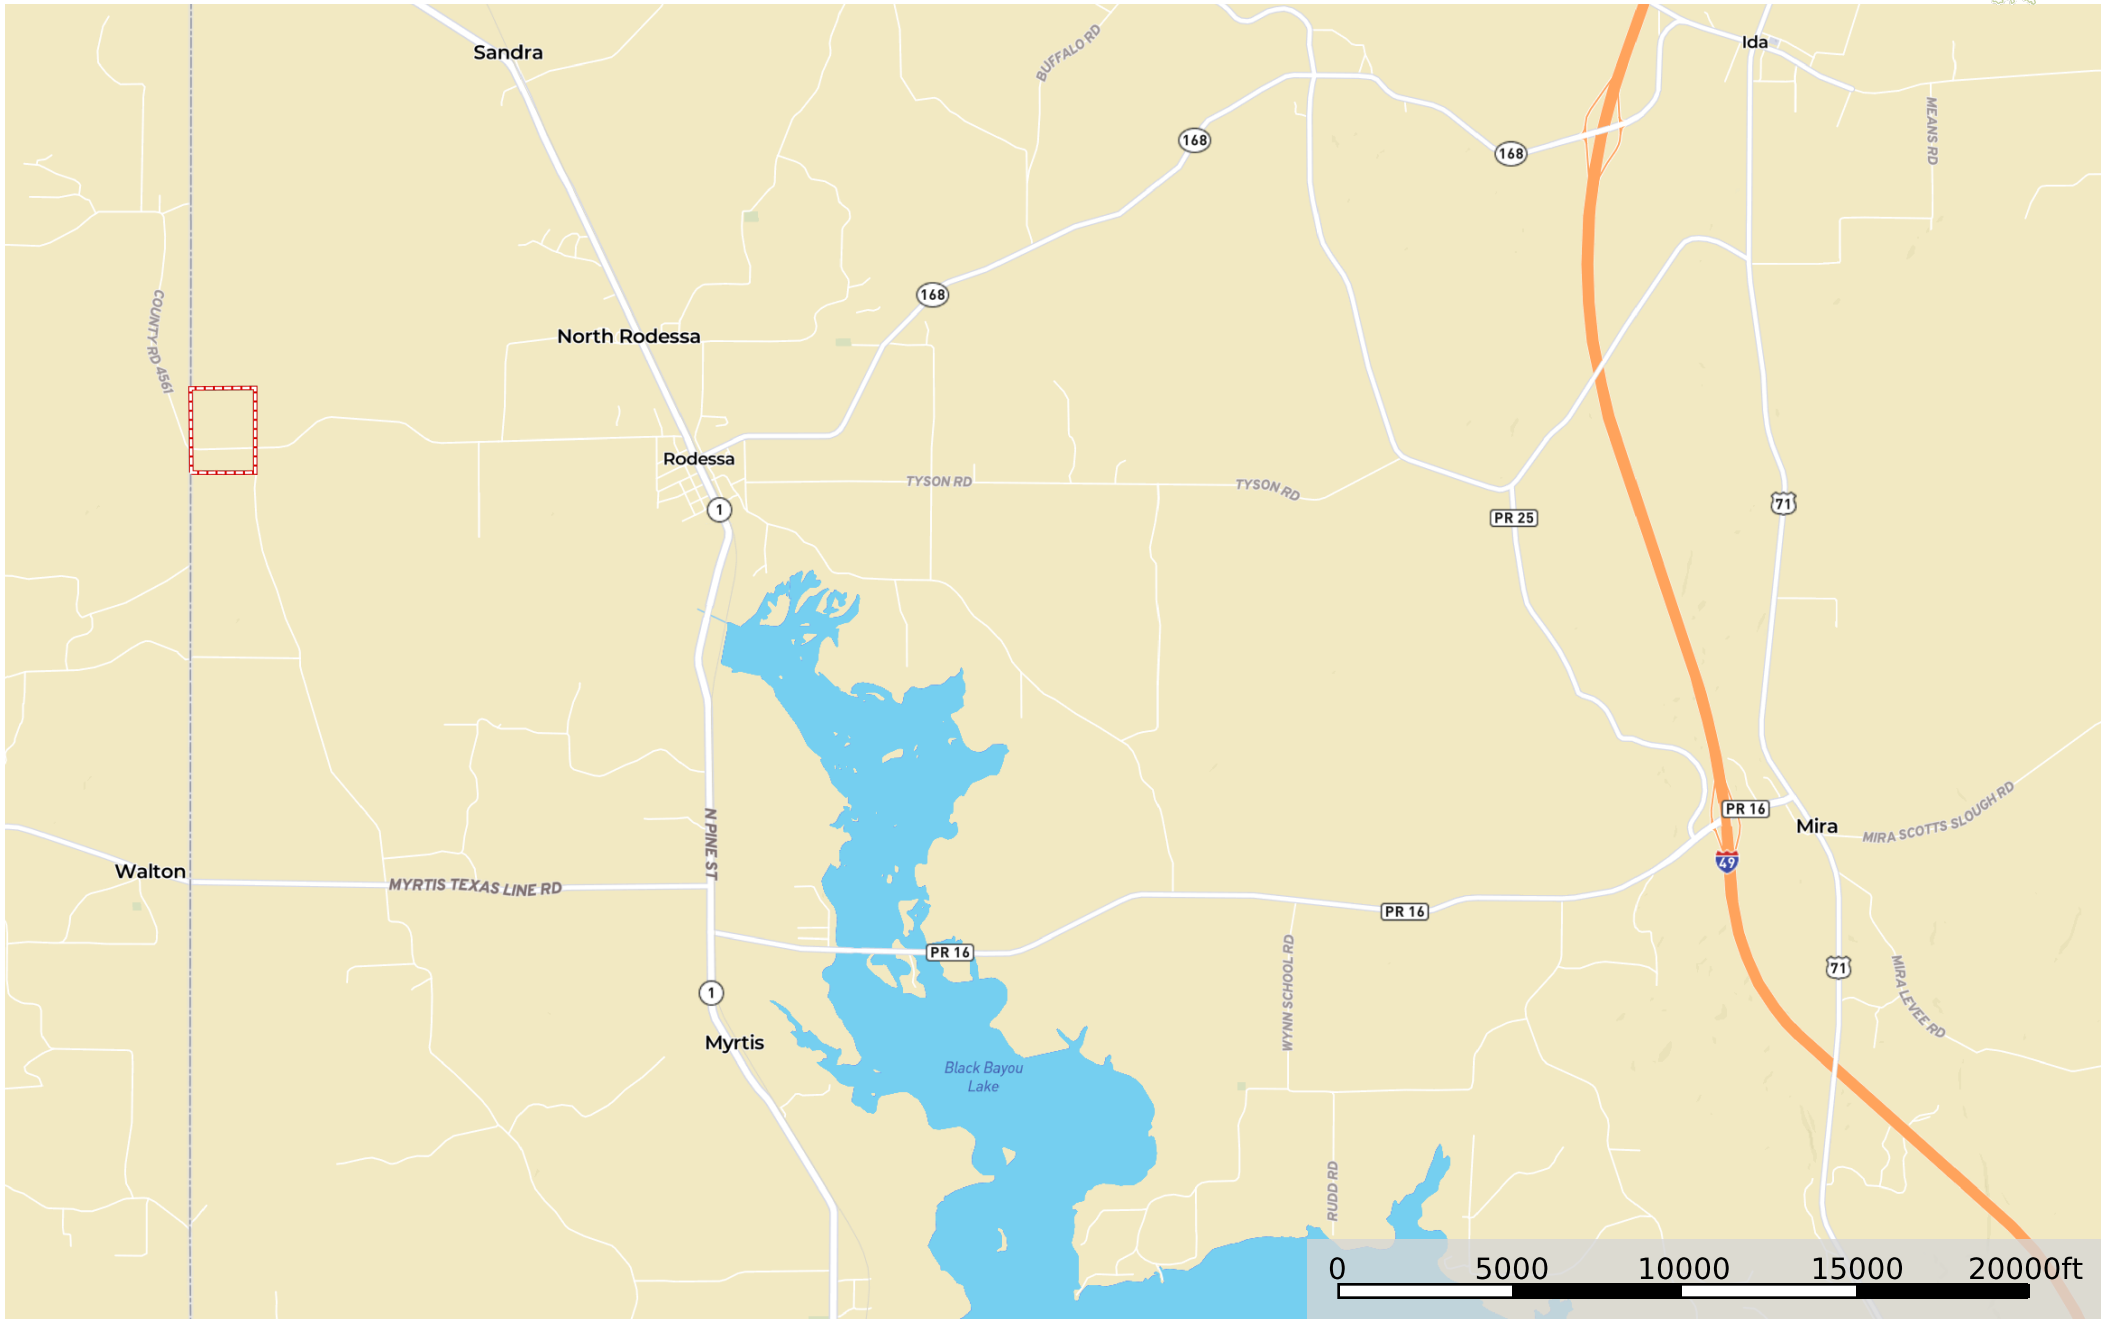

State Line Tract

Caddo Parish, Louisiana, 109.6 AC +/-

Boundary