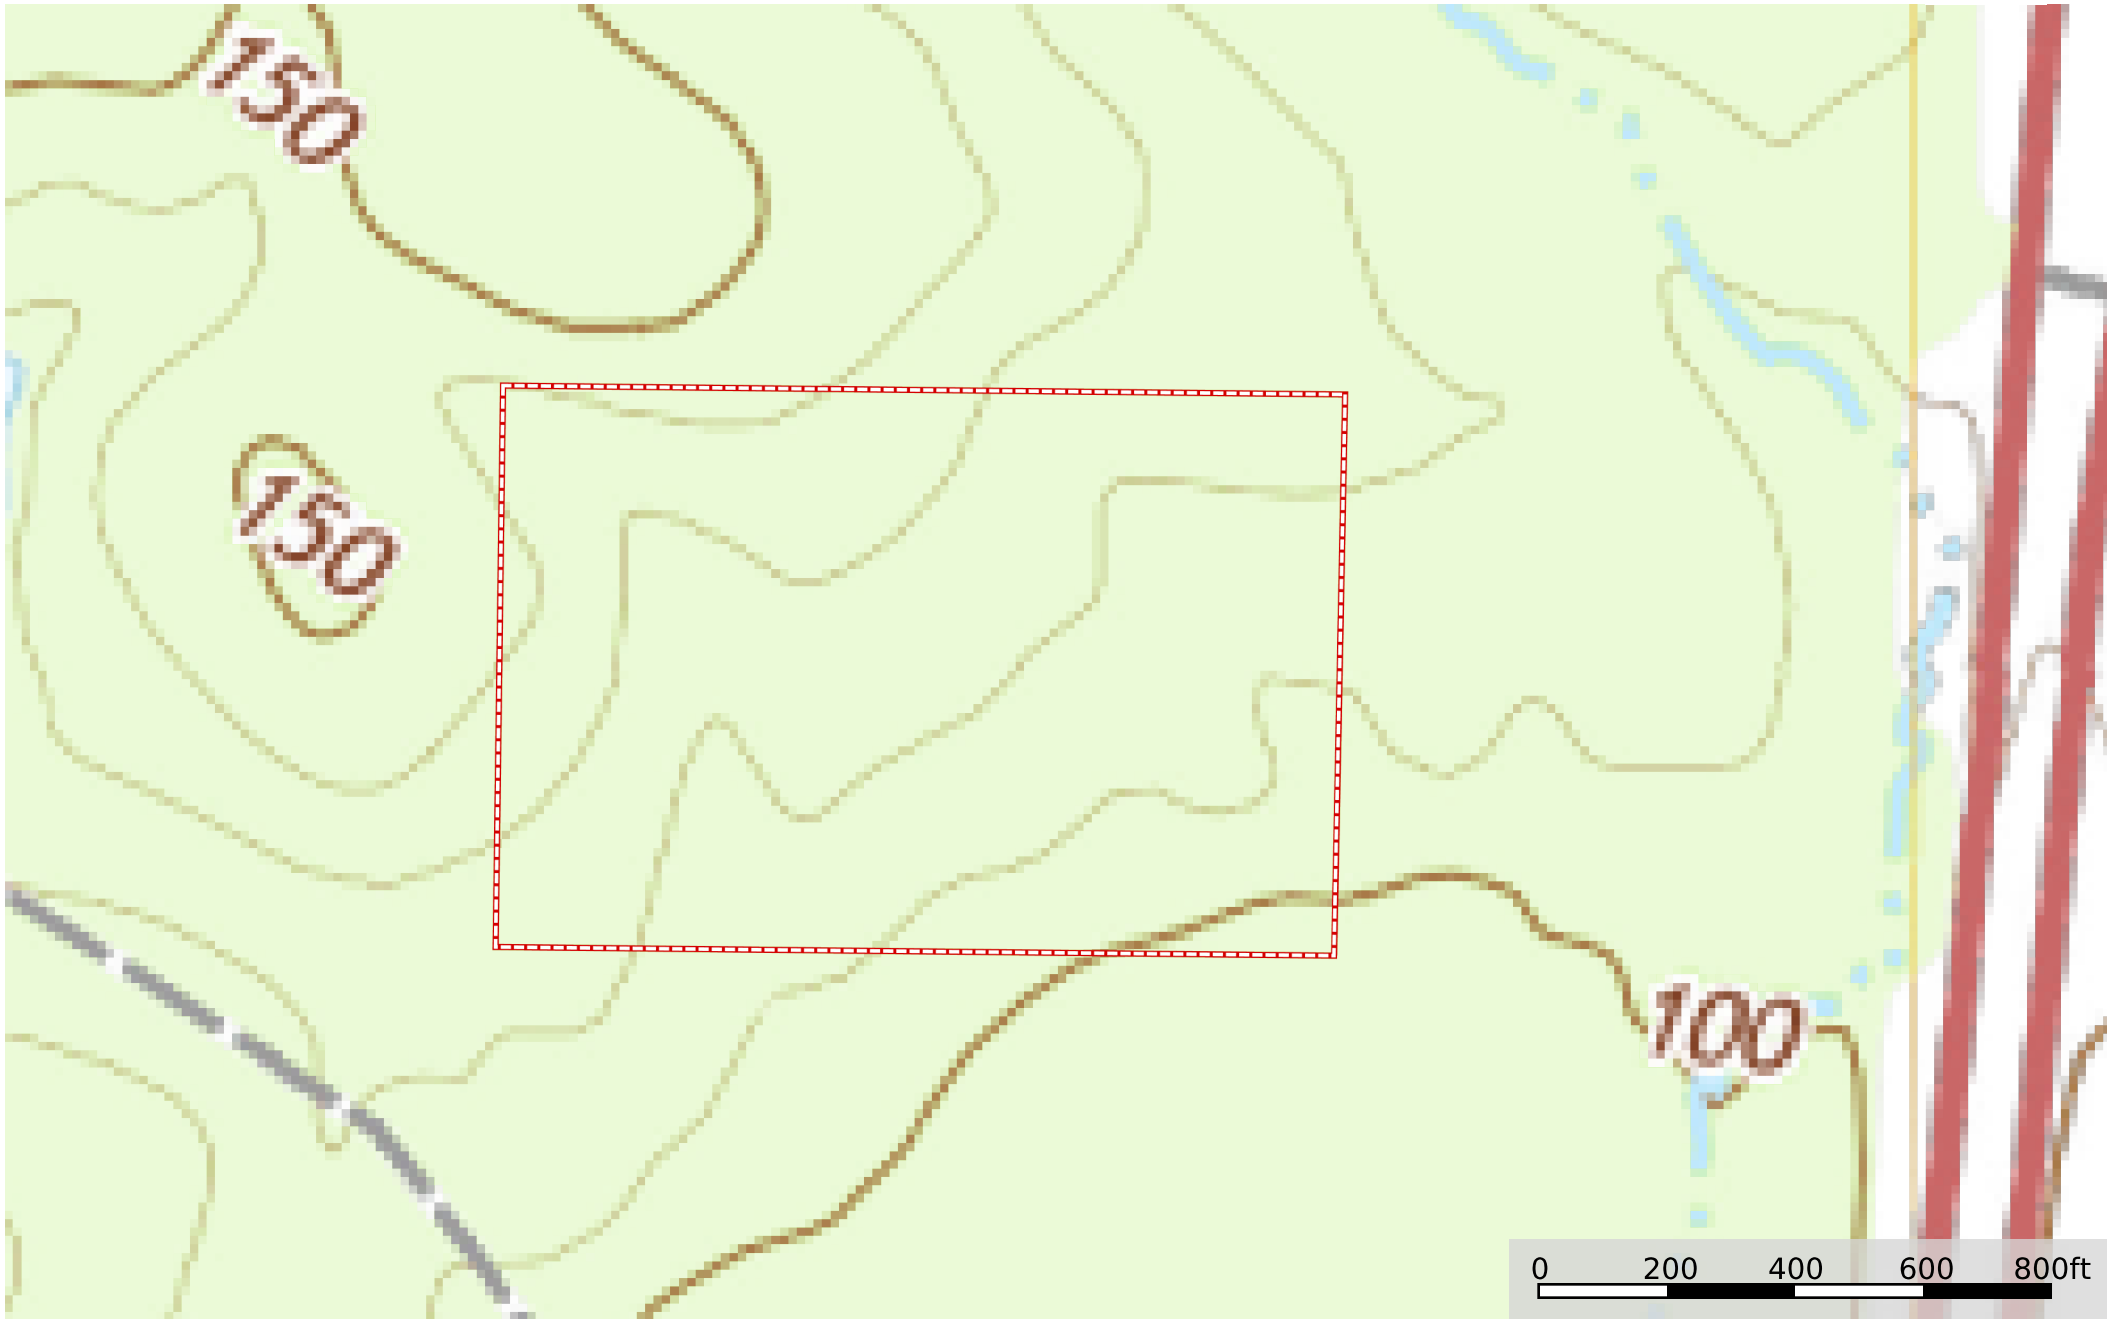

**Blackie Camp Tract**  
Union Parish, Louisiana, 27 AC +/-

 Boundary